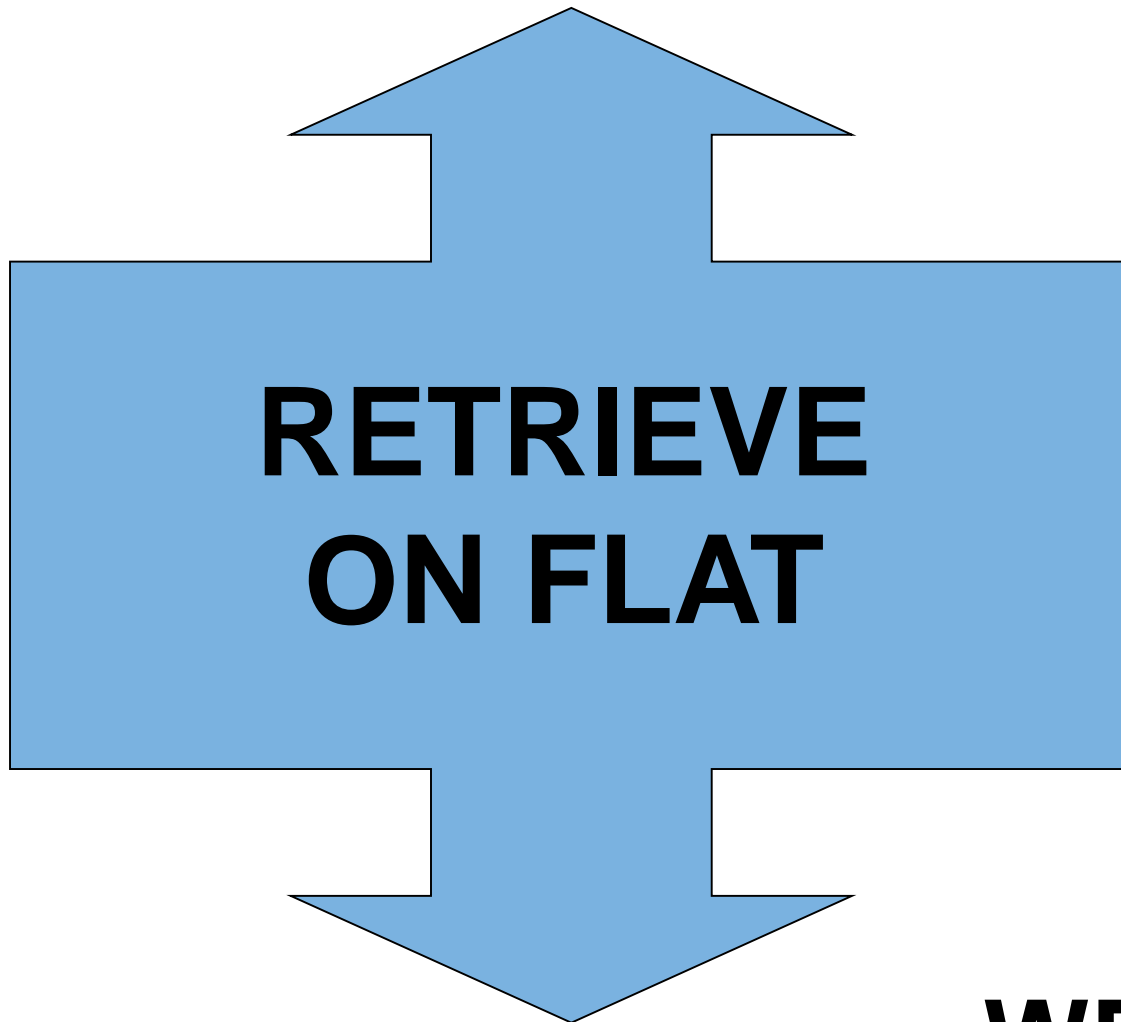

TURN & FACE DOG

RECALL-DOWN

RECALL-SIT-RECALL

WE1

TURN & FACE DOG

RECALL-DOWN- SIT

RECALL-STAND-RECALL

WX1

TURN & FACE DOG RECALL-DOWN-RECALL

WR1

WR-E-X-2

BARREL

RACE

WR-E-X-3

A large blue graphic is centered on the page. It features a central blue square with the words "DIRECTED" and "JUMPING" stacked vertically in bold, black, sans-serif capital letters. Two large blue arrows extend horizontally from the sides of the square, pointing outwards to the left and right.