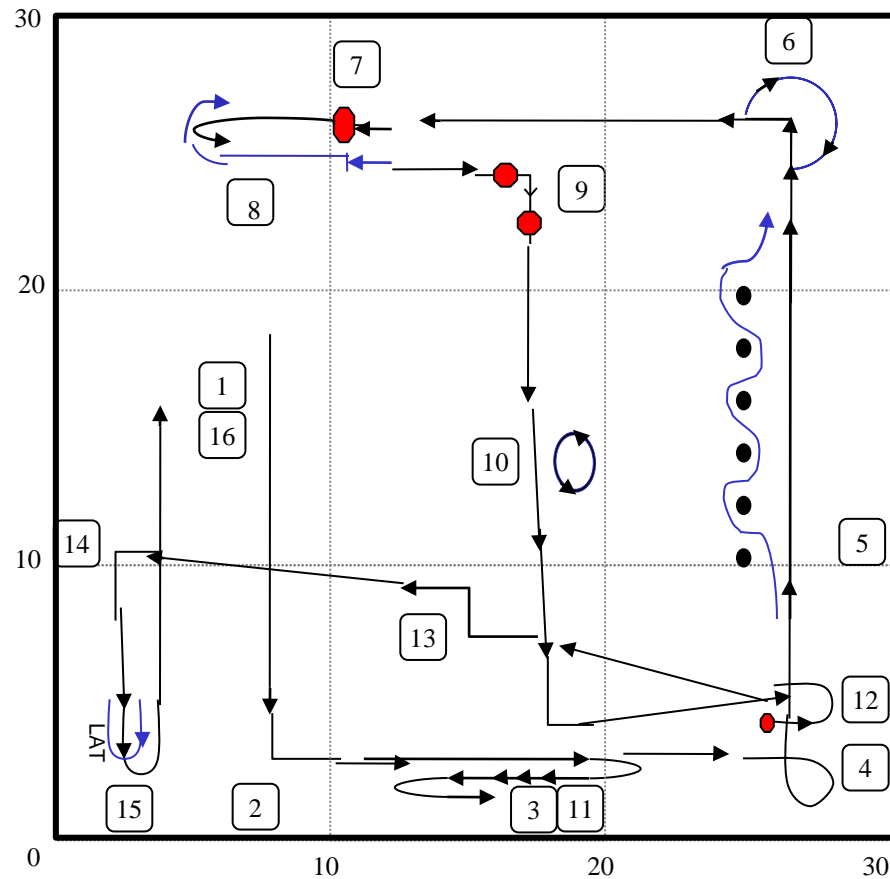

Excellent 1

CARO Fall Virtual Trial
T23-011 / Oct 2-15, 2023
30' x 30' / Indoor / Outdoor
Max Course Time: 3
Brace Course Time: 4

- 1. Start**
2. Left Turn (111)
3. Backup 3 Steps (305)
4. 270 Right (114)
5. Weave Poles (314)
6. Left Turn - Dog Circles Right (206)
7. **Halt** - Stand - Leave (306)
8. Sit Dog - Call to Heel - Forward (309)
9. **Halt** - Turn Right - 1 Step - Halt (109)
10. Dog Circles Left (202)
11. Left Turn (111)
12. **Halt** - From Sit - 180 Left (211)
13. Moving Sidestep Right (204)
14. Left Turn (111)
15. Left About Turn (207)
16. **Finish**

Camera must be placed
along this side of the ring

Pro Tip: This Excellent course is “nested” with the Excellent 2 course! That means both rounds have a similar layout and the obstacle is in the same location. We hope this helps makes set up easier if you are doing both rounds. 😊

Designed by Judge Maria Adams