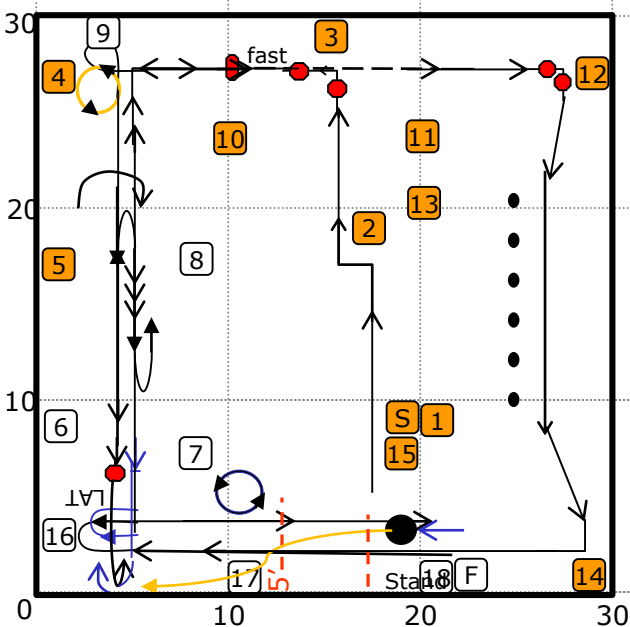

Versatility Excellent 2

CARO Fall VT 2023 - T23-011

October 2nd-15th, 2023

30 x 30/ Indoor / Outdoor

Max Course Time: 3 Minutes

Brace Course Time: 4 Minutes

- 1. Start** - Dog on Right
- 2. Moving Sidestep Left** (507) (R)
- 3. Halt** - Turn Left - 1 Step - Halt (418) (R)
- 4. 270 Right** (423) (R)
- 5. Cross Behind** (405)
- 6. Halt** - Stand - Leave (306) (L)
- 7. Sit Dog** - Call to Heel - Forward (309) (L)
- 8. Backup 3 Steps** (305) (L)
- 9. Spin Left - Right Turn - Cross Behind** (407)
- 10. Halt** - Fast Forward from Sit (503) (R)
- 11. Normal Pace** (429) (R)
- 12. Halt** - 90 Degree Pivot Right - Halt (416) (R)
- 13. Weave Poles** (442) (R)
- 14. Right Turn** (419) (R)
- 15. Moving Sit - Cross Behind** (500)
- 16. Left About Turn** (207) (L)
- 17. Dog Circles Left** (202) (L)
- 18. Finish** (L)