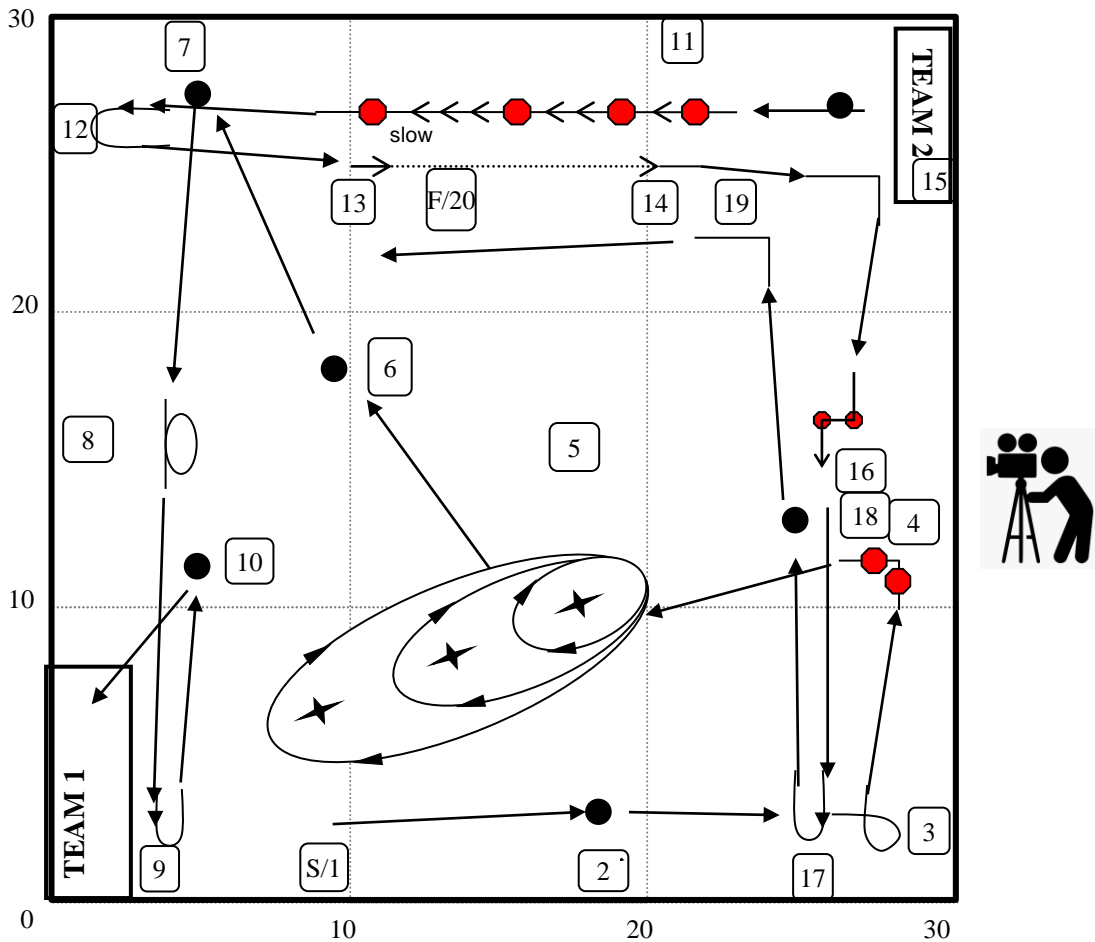

NOVICE TEAM 1
 CARO Fall Virtual Trial
 T23-011 / October 2-15, 2023
 30' x 30' / indoor/outdoor
 Max Course Time: 4 mins

TEAM 1

1. **Start**
2. Call Front – Forward Left (124)
3. 270 Right (114)
4. **Halt** – 90 Degree Pivot Left – Halt (108)
5. Spiral Right (126)
6. Call Front – Finish Right (121)
7. Call Front – Return to Heel (125)
8. 360 Left (117)
9. 180 Left (113)
10. **Halt** – Down – Walk Around (104)

TEAM 2

11. **Halt** – 1,2,3 Steps Forward (105)
12. 180 Left (113)
13. Slow Pace (118)
14. Normal Pace (120)
15. Right Turn (110)
16. **Halt** – Sidestep Right – Halt (106)
17. 180 Right (112)
18. **Halt** – Stand (100)
19. Left Turn (111)
20. **Finish**

Designed by Judge Emma Bell