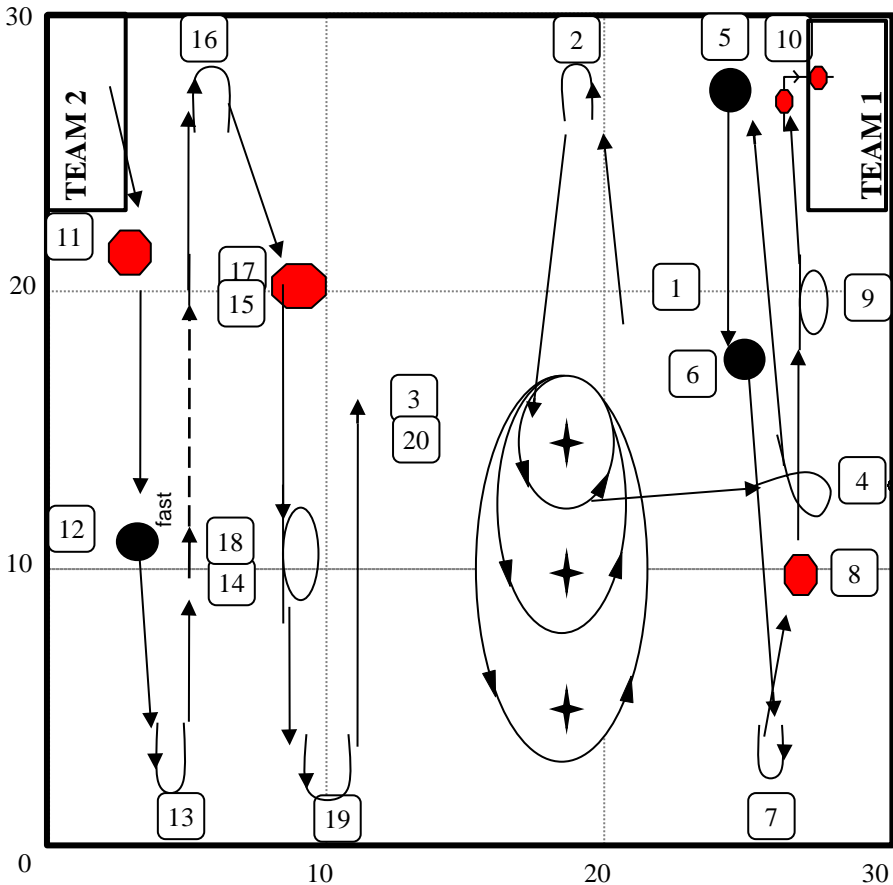

Novice Team 2
 CARO Fall Virtual Trial
 T23-011 / Oct 2-15, 2023
 30' x 30' / Indoor / Outdoor
 Max Course Time: 4

TEAM 1

1. Start
2. 180 Left (113)
3. Spiral Left (127)
4. 270 Right (114)
5. Call Front – Return to Heel (125)
6. Call Front – Forward Right (123)
7. 180 Right (112)
8. Halt – Stand (100)
9. 360 Right (116)
10. Halt – Turn Right – 1 Step – Halt (109)

TEAM 2

11. Halt – Down (101)
12. Call Front – Forward Left (124)
13. 180 Left (113)
14. Fast Pace (119)
15. Normal Pace (120)
16. 180 Right (112)
17. Halt – Walk Around (103)
18. 360 Left (117)
19. 180 Left (113)
20. Finish

Camera must be placed along this side of the ring