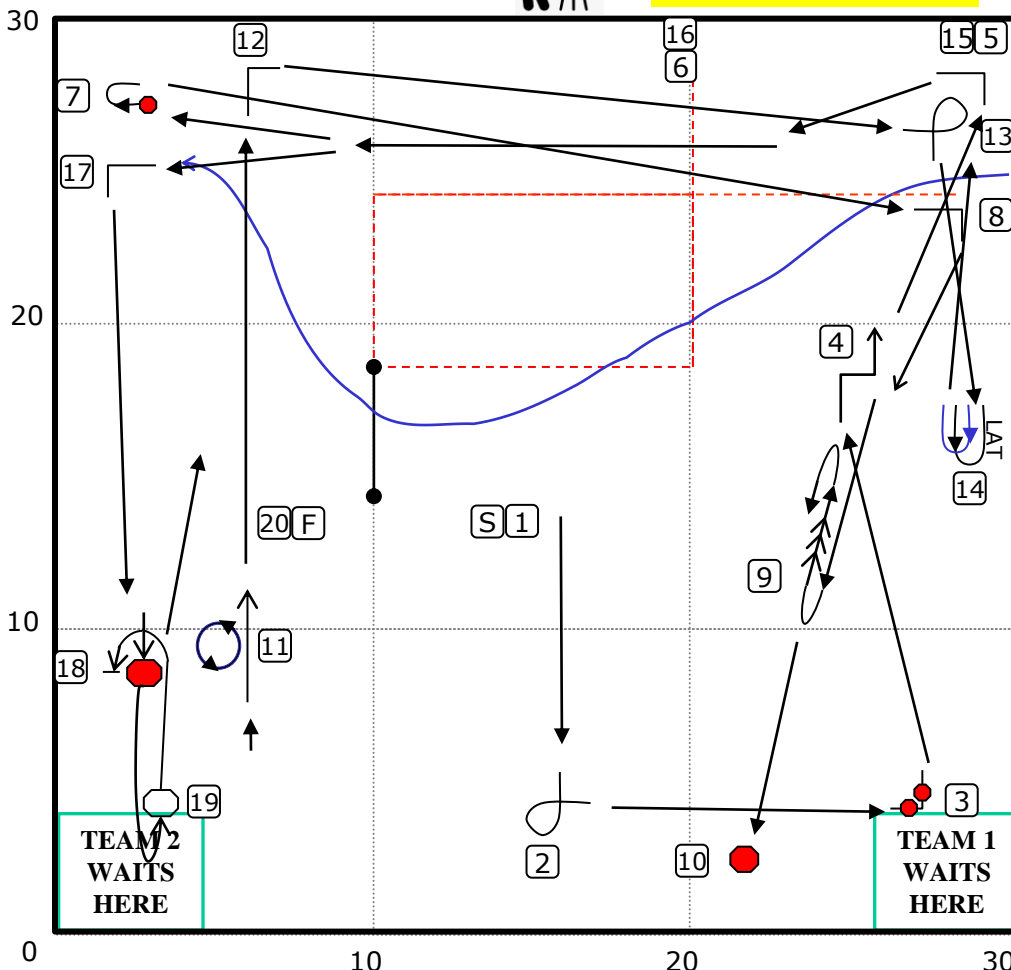

EXCELLENT TEAM 2

CARO Fall Virtual Trial

T23-011/ Oct 2 – 15, 2023

30' x 30' Indoor/Outdoor

Max Course Time: 3 MINUTES

TEAM 1

1. **Start**
2. 270 Right (114)
3. **Halt**-90 Degree Pivot Left-Halt (108)
4. **Moving Sidestep Right** (204)
5. Left Turn (111)
6. **Jump** (311)
7. **Halt** – From Sit – 180 Right (210)
8. Right Turn (110)
9. **Backup 3 Steps** (305)
10. **Halt** – Stand – Down (300)

TEAM 2

11. **Dog Circles Left** (202)
12. Right Turn (110)
13. 270 Left (115)
14. **Left About Turn** (207)
15. Left Turn (111)
16. **Jump** (311)
17. Left Turn (111)
18. **Halt** – Stand – Leave (306)
19. **Down Dog – Call to Heel – Forward** (310)
20. **Finish**

Place camera on this side

Designed by Judge: TANYA L. STROM