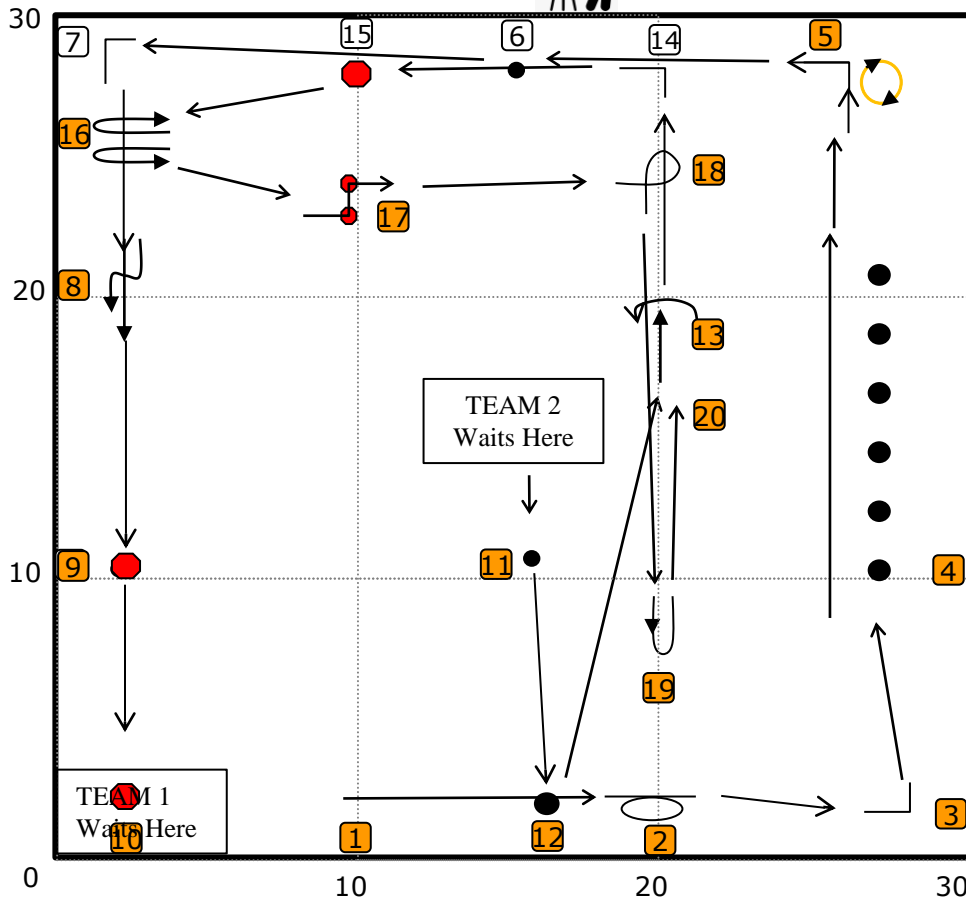

VERSATILITY TEAM 1

CARO Fall Virtual Trial
 T23-011/ Oct 2 – 15, 2023
 30' x 30' Indoor/Outdoor
 Max Course Time: 3 MINUTES

TEAM 1

1. Start – **DOG ON RIGHT**
2. 360 Right (425) R
3. Left Turn (420) R
4. Weave Poles (442) R
5. Spin Right – Left Turn – Cross Behind (408)
- Change to LEFT**
6. Call Front – Forward Right (123) L
7. Left Turn (111) L
8. Weave Through Legs (406) **Change to RIGHT**
9. **Halt** – Down – Walk Around (413) R
10. **Halt** – Down – Sit (411) R

TEAM 2

11. Call Front – Forward Left (433)
- DOG ON RIGHT**
12. Call Front – Return to Heel (434) R
13. Cross in Front (404) **Change to LEFT**
14. Left Turn (111) L
15. **Halt** – Stand (100) L
16. Turn Away (401) **Change to RIGHT**
17. **Halt** – Sidestep Left – Halt (415) R
18. 270 Left (424) R
19. 180 Left (422) R
20. Finish – **Dog on Right**

Camera must be placed along this side of the ring

Easily
 DISTRACTED BY
 Dogs

Designed by Judge: TANYA L. STROM