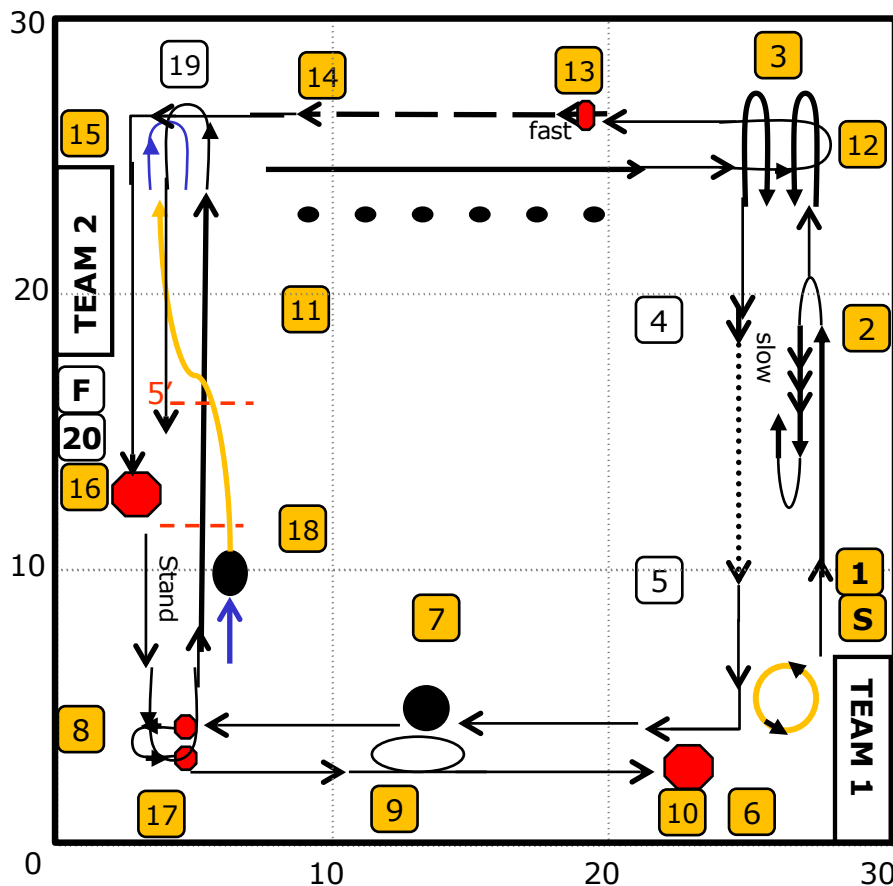

# VERSATILITY EXCELLENT TEAM 1

CARO Fall Virtual Trial

T23-011 / Oct 2-15, 2023 / 30'x30' Indoor/Outdoor

Max Course Time: 3 minutes

## TEAM 1

1. **Start – R**
2. Backup 3 Steps (529) R
3. Turn In (400)
4. Slow Pace (118) L
5. Normal Pace (120) L
6. Spin Left – Right Turn – Cross Behind (407)
7. Moving Down Walk Around (506) R
8. **Halt** – 180 Degree Pivot Left – Halt (512) R
9. 360 Left (426) R
10. **Halt** – Down (410) R

## TEAM 2

11. Weave Poles (442) R
12. 180 Left (422) R
13. **Halt** – Fast Forward from Sit (503) R
14. Normal Pace (429) R
15. Left Turn (420) R
16. **Halt** – Stand – Sit (524) R
17. 180 Left (422) R
18. Moving Stand – Cross Behind (501) – Dog on Left
19. Left About Turn (207) L
20. **Finish L**

Camera must be placed along this side of the ring

Designed by Judge: Julia Schwark