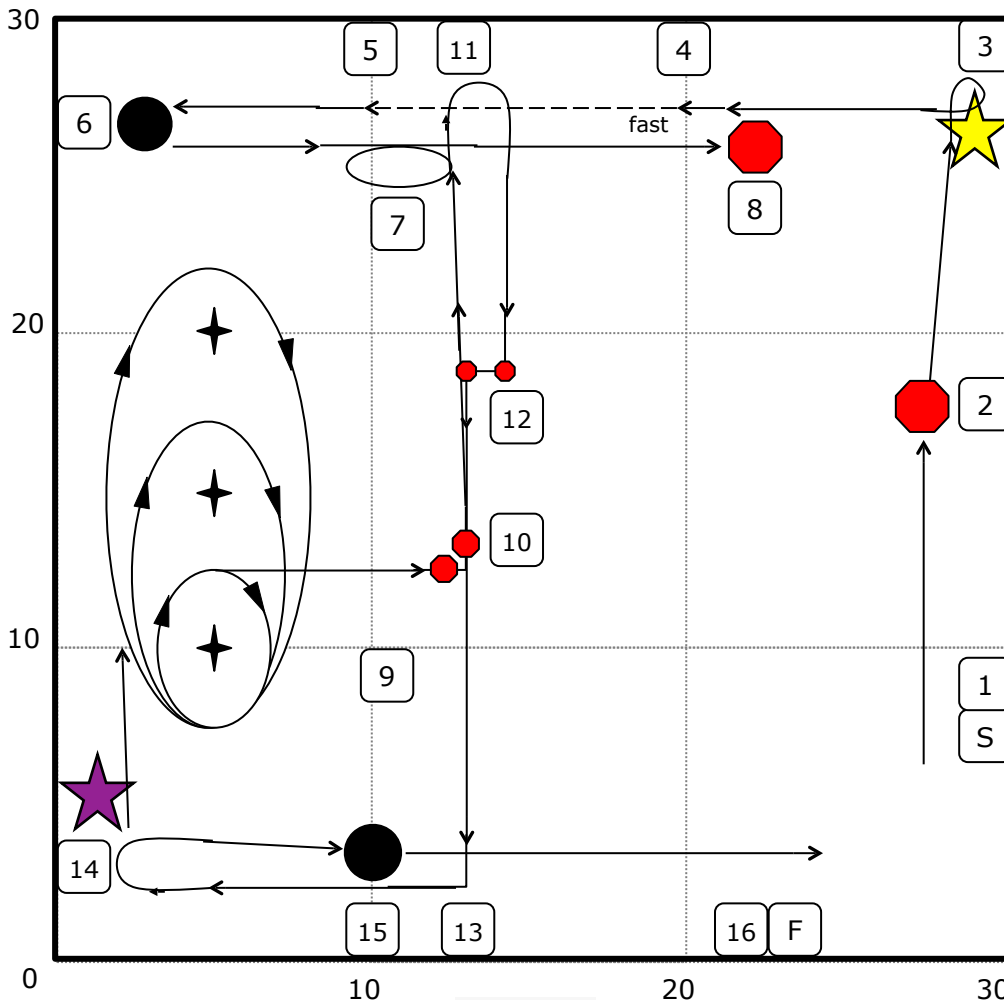

NOVICE TEAM ROUND 1

CARO Fall Virtual Trial, 2024

T24-002 Oct 1 – 14, 2024

30' x 30'

Max Course Time: 4 min

TEAM 1

1. Start

-  2. **Halt** - Stand (100)
- 3. 270 Right (114)
- 4. Fast Pace (119)
- 5. Normal Pace (120)
-  6. Call Front - Return to Heel (125)
- 7. 360 Right (116)
-  8. **Halt** - Walk Around (103)

TEAM 2

9. Spiral Right (126)

-  10. **Halt** - 90 Degree Pivot Left - Halt (108)
- 11. 180 Right (112)
-  12. **Halt** - Sidestep Right - Halt (106)
- 13. Right Turn (110)
- 14. 180 Right (112)
- 15. Call Front - Forward Left (124)
- 16. **Finish**

 Team 1 waiting area

 Team 2 waiting area

PRO TIP: This Novice Team 1 course is “nested” with the Novice Team 2 course! That means both rounds have a similar layout and the cones are in the same location!

Camera must be placed along this side of the ring

Designed by Judge: Maria Adams