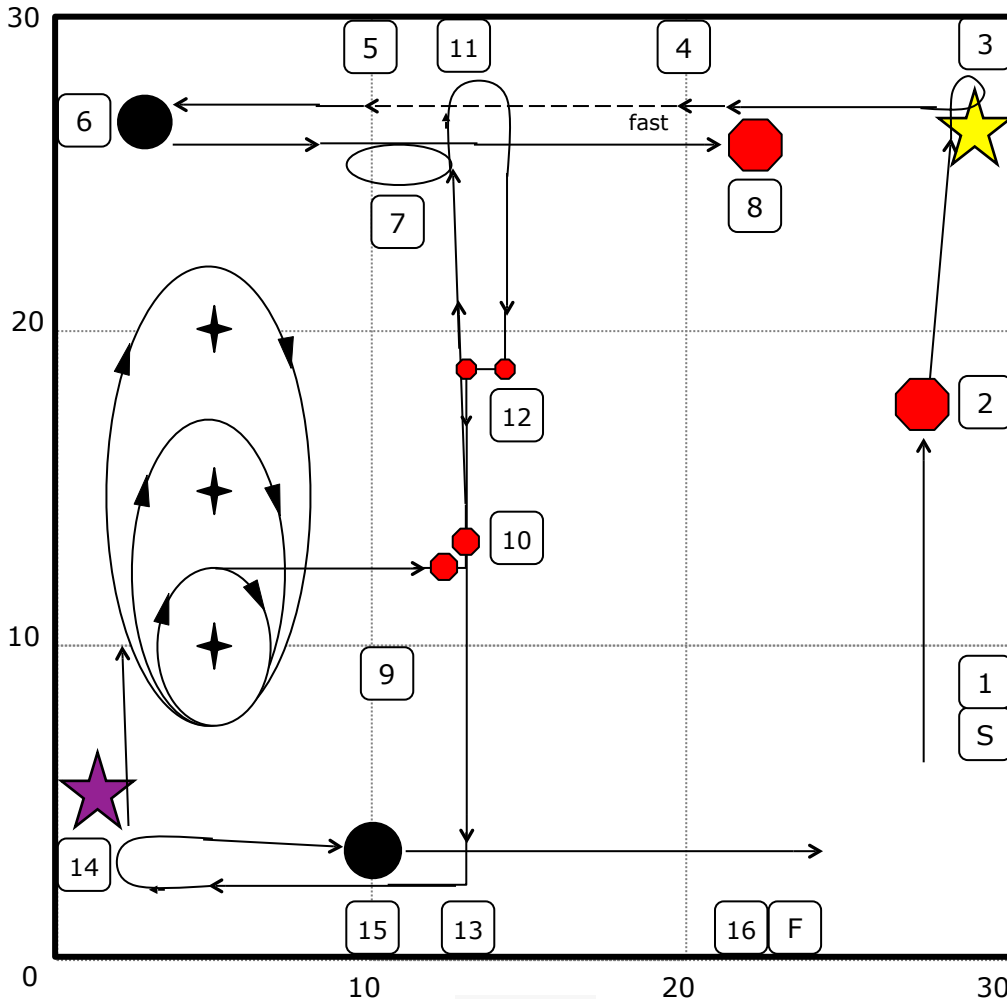

## TEAM 1

### 1. Start

-  2. **Halt** - Stand (100)
- 3. 270 Right (114)
- 4. Fast Pace (119)
- 5. Normal Pace (120)
-  6. Call Front - Return to Heel (125)
- 7. 360 Right (116)
-  8. **Halt** - Walk Around (103)

-  Team 1 waiting area
-  Team 2 waiting area

***PRO TIP:*** This Novice Team 1 course is “nested” with the Novice Team 2 course! That means both rounds have a similar layout and the cones are in the same location!

Camera must be placed along this side of the ring

Designed by Judge: Maria Adams