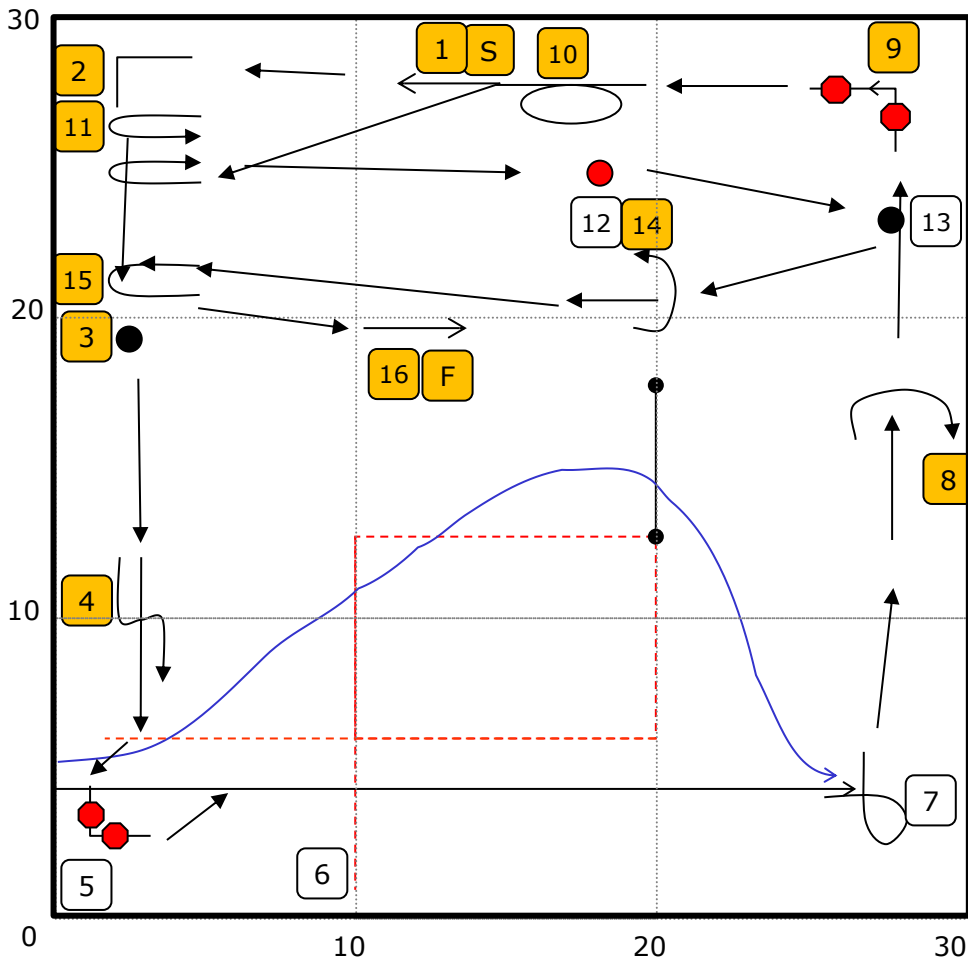

**VERSATILITY/ ROUND 1**  
**CARO Fall Virtual Trial, 2024**  
**T24-002/ Oct 1 – 14, 2024**  
**30' x 30' Indoor/Outdoor**  
**Max Course Time: 3 min**  
**Brace Course Time: 4 min**

1. **Start – Dog on Right**
2. (R) Left Turn (420)
3. (R) Call Front – Forward Right (432)
4. Weave Through Legs (406)
5. (L) **Halt** – 90 Degree Pivot Left – Halt (108)
6. (L) **Jump** (311)
7. (L) 270 Right (114)
8. Cross in Front (404)
9. (R) **Halt** – Turn Left – 1 Step – Halt (418)
10. (R) 360 Left (426)
11. Turn In (400)
12. (L) **Halt** – Walk Around (103)
13. (L) Call Front – Return to Heel (125)
14. Cross Behind (405)
15. (R) 180 Left (422)
16. (R) **Finish – Dog on Right**

Camera must be placed along this side of the ring

***PRO TIP:*** This Versatility 1 course is “partially nested” with the Versatility 2 course! That means both rounds have a similar layout and the obstacle is in approximately the same location!

Designed by Judge: Jeanne Shaw