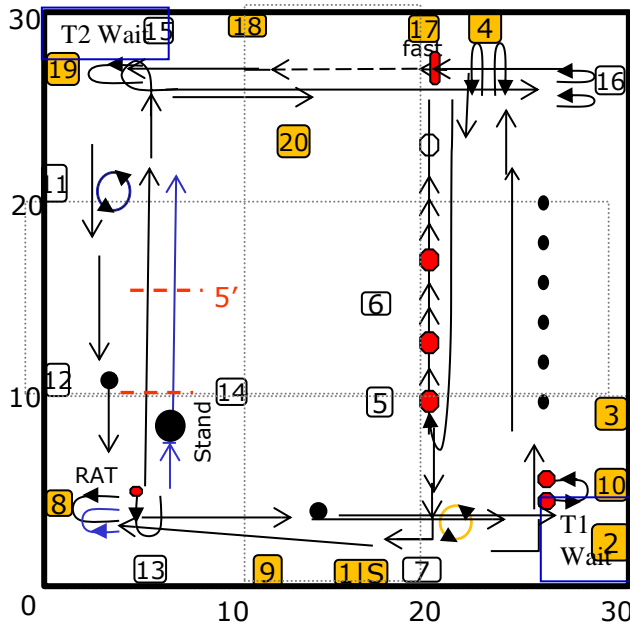

VersExcTeam Rd2

CARO Fall Virtual Trial
Indoor/Outdoor
T24-002/ Oct 1-14, 2024
30' x 30'
Max Course Time: 3 Min

TEAM 1

1. Start – Dog on Right
2. Left Turn (420)R
3. Weave Poles (442)R
4. Turn Away (401)
5. Call Front – 1,2,3 Steps Backward (215)L
6. Forward Left (219)L
7. Spin Left – Right Turn – Cross Behind (407)
8. Right About Turn (510)R
9. Moving Stand Walk Around (525)R
10. Halt – 180 Degree Pivot Left – Halt (512)R

TEAM 2

11. Dog Circles Left (202)L
12. Halt – Stand – Down (300)L
13. Halt – From Sit – 180 Left (211)L
14. Moving Stand Call to Heel (303)L
15. 270 Left (115)L
16. Side by Side Left (403)
17. Halt – Fast Forward from Sit (503)R
18. Normal Pace (429)R
19. 180 Left (422)R
20. Finish – Dog on Right