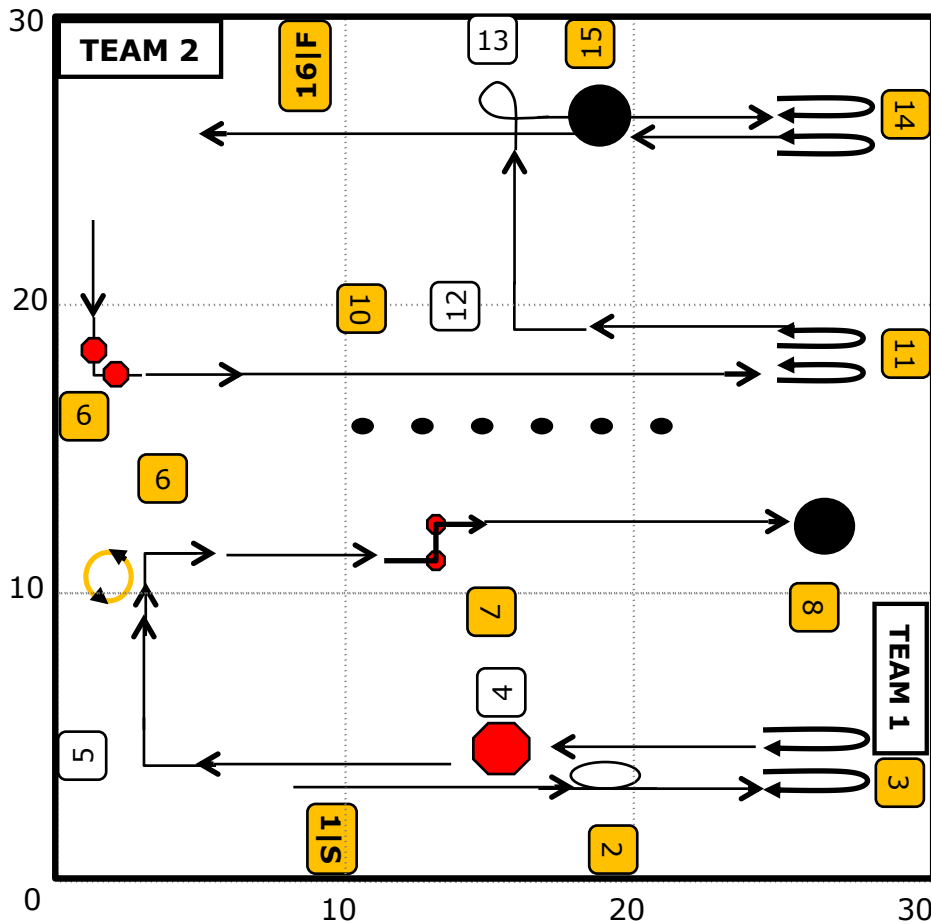

Versatility Team 2

CARO Virtual Fall Trial
T24-002 / October 1- 14, 2024
30' x 30' Indoor/Outdoor
Max Course Time: 3 minutes

Camera must be placed
along this side of the ring

TEAM 1

1. Start – Dog on Right
2. 360 Left (426) R
3. Side by Side Right (402)
4. **Halt** – Stand (100) L
5. Right Turn (110) L
6. Spin Left – Right Turn – Cross Behind (407)
7. **Halt** – Sidestep Left – Halt (415) R
8. Call Front – Finish Right (430) R

TEAM 2

9. **Halt** – 90 Degree Pivot Left – Halt (417) R
10. Weave Poles (442) R
11. Side by Side Left (403)
12. Right Turn (110) L
13. 270 Left (115) L
14. Turn In (400)
15. Call Front – Forward Left (433) R
16. Finish – Dog on Right

PRO TIP: This Versatility Team 2 course is “nested” with the Versatility Team 1 course! That means both rounds have a similar layouts and the obstacle is in the same location! (adjustments for some sign placement/numbering will still be required)

Designed by Judge: Julia Schwark