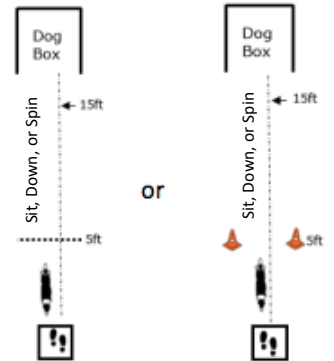

## WORKING ROUND #1

Designing JUDGE: Nicole Wiebe

**W1 (DOR): Drop on Recall**

**W2 (ROF): Retrieve on the Flat**

**W3 (BR): Barrel Racing**

**W4 (DJ): Directed Jumping**

**W5 (DR): Designated Retrieve**

**W6 (BA): Back Away**