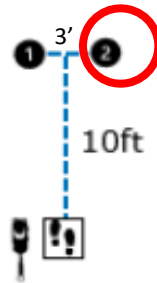

## WORKING ROUND #1

Designing JUDGE: Nicole Wiebe

**W1 (DOR): Drop on Recall**

**W2 (ROF): Retrieve on the Flat**

**W3 (BR): Barrel Racing**

**W4 (DJ): Directed Jumping**

**W5 (DR): Designated Retrieve**

**W6 (BA): Back Away**