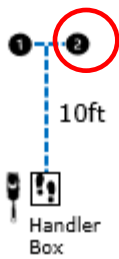

1 exercise: 3 minutes

**ROOKIE**

**ELITE**

**EXPERT**

DIRECTED  
JUMPING

DESIGNATE  
D RETRIEVE

ROUND THE  
CLOCK

Circle all six  
cones in  
numerical  
order