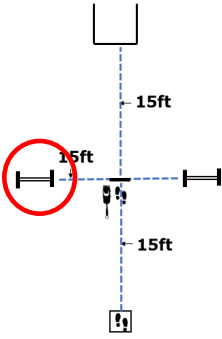

1 exercise: 3 minutes

**ROOKIE**

**ELITE**

**EXPERT**

DIRECTED  
JUMPING

DESIGNATE  
D RETRIEVE

ROUND THE  
CLOCK

Circle all six  
cones in  
numerical  
order