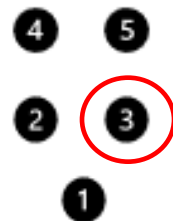

Circle all six
cones in
numerical
order

DISTANCE
SIGNALS

#2
STAND
SIT
DOWN

#2
STAND
DOWN
STAND
SPIN

#2
STAND
SIT
DOWN
STAND
SPIN

SCENT
DISCRIMINATION