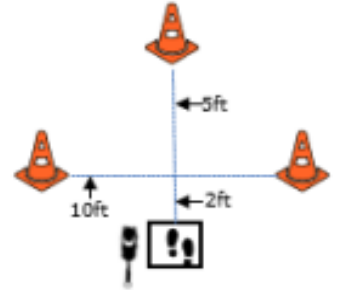

## WORKING ROUND #1

Designing JUDGE: Nicole Wiebe

**W1 (DOR): Drop on Recall**

**W2 (ROF): Retrieve on the Flat**

**W3 (BR): Barrel Racing**

**W4 (DJ): Directed Jumping**

**W5 (DR): Designated Retrieve**

**W6 (BA): Back Away**

**W7 (RTC): Round the Clock**

**W8 (DS): Distance Signals**

**W9 (ROJ): Retrieve over Jump**

**DISTANCE SIGNAL SIGN CHOICE:**

#2  
STAND  
SIT  
DOWN

**W10 (SD): Scent Discrimination**