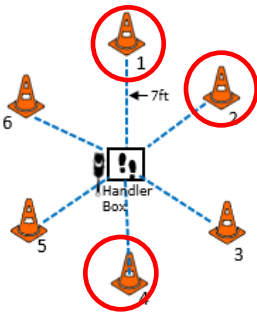

1 exercise: 3 minutes

**ROOKIE**

**ELITE**

**EXPERT**

DIRECTED  
JUMPING

DESIGNATE  
D RETRIEVE

ROUND THE  
CLOCK

Circle all six  
cones in  
numerical  
order