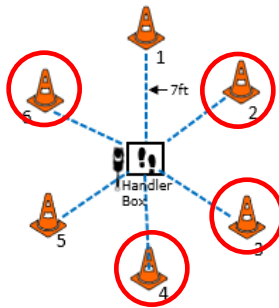

1 exercise: 3 minutes

**ROOKIE**

**ELITE**

**EXPERT**

DIRECTED  
JUMPING

DESIGNATE  
D RETRIEVE

ROUND THE  
CLOCK

Circle all six  
cones in  
numerical  
order