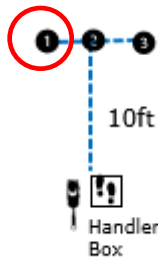

1 exercise: 3 minutes

**ROOKIE**

**ELITE**

**EXPERT**

DIRECTED  
JUMPING

DESIGNATE  
D RETRIEVE

ROUND THE  
CLOCK

Circle all six  
cones in  
numerical  
order