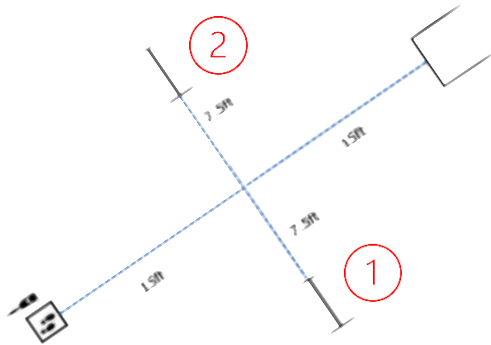

## WORKING ROUND #1

Designing JUDGE: Nicole Wiebe

**W1 (DOR): Drop on Recall**

**W2 (ROF): Retrieve on the Flat**

**W3 (BR): Barrel Racing**

**W4 (DJ): Directed Jumping**

**W5 (DR): Designated Retrieve**

**W6 (BA): Back Away**