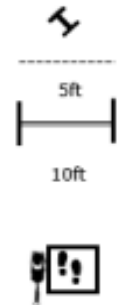

## WORKING ROUND #1

Designing JUDGE: Nicole Wiebe

**W1 (DOR): Drop on Recall**

**W2 (ROF): Retrieve on the Flat**

**W3 (BR): Barrel Racing**

**W4 (DJ): Directed Jumping**

**W5 (DR): Designated Retrieve**

**W6 (BA): Back Away**

**W7 (RTC): Round the Clock**

**W8 (DS): Distance Signals**

**W9 (ROJ): Retrieve over Jump**

**DISTANCE SIGNAL SIGN CHOICE:**

#2  
STAND  
SIT  
DOWN

**W10 (SD): Scent Discrimination**