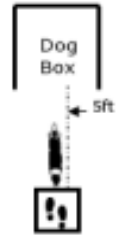

## WORKING ROUND #1

Designing JUDGE: Nicole Wiebe

**W1 (DOR): Drop on Recall**

**W2 (ROF): Retrieve on the Flat**

**W3 (BR): Barrel Racing**

**W4 (DJ): Directed Jumping**

**W5 (DR): Designated Retrieve**

**W6 (BA): Back Away**

**W7 (RTC): Round the Clock**

**W8 (DS): Distance Signals**

**W9 (ROJ): Retrieve over Jump**

**DISTANCE SIGNAL SIGN CHOICE:**

#2  
STAND  
SIT  
DOWN

**W10 (SD): Scent Discrimination**