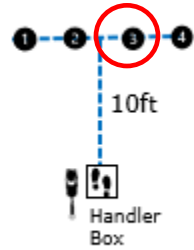

1 exercise: 3 minutes

**ROOKIE**

**ELITE**

**EXPERT**

DIRECTED  
JUMPING

DESIGNATE  
D RETRIEVE

ROUND THE  
CLOCK

Circle all six  
cones in  
numerical  
order