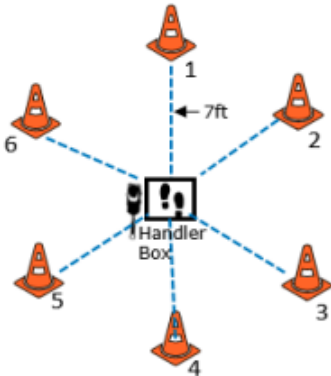

## WORKING ROUND #1

Designing JUDGE: Nicole Wiebe

**W1 (DOR): Drop on Recall**

**W2 (ROF): Retrieve on the Flat**

**W3 (BR): Barrel Racing**

**W4 (DJ): Directed Jumping**

**W5 (DR): Designated Retrieve**

**W6 (BA): Back Away**

**W7 (RTC): Round the Clock**

CIRCLE ALL CONES CLOCKWISE STARTING WITH 1 THROUGH TO 6

**W8 (DS): Distance Signals**

**W9 (ROJ): Retrieve over Jump**

**DISTANCE SIGNAL SIGN CHOICE:**

#2  
STAND  
SIT  
DOWN  
STAND  
SPIN