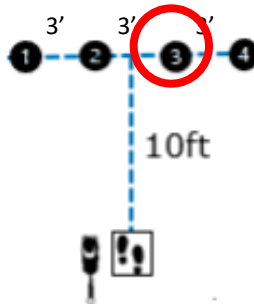

## WORKING ROUND #1

Designing JUDGE: Nicole Wiebe

**W1 (DOR): Drop on Recall**

**W2 (ROF): Retrieve on the Flat**

**W3 (BR): Barrel Racing**

**W4 (DJ): Directed Jumping**

**W5 (DR): Designated Retrieve**

**W6 (BA): Back Away**