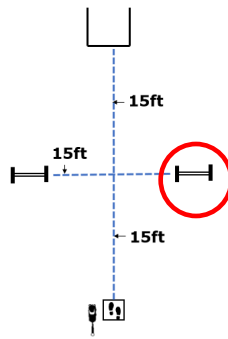

1 exercise: 3 minutes

**ROOKIE**

**ELITE**

**EXPERT**

DIRECTED  
JUMPING

DESIGNATE  
D RETRIEVE

ROUND THE  
CLOCK

Circle all six  
cones in  
numerical  
order