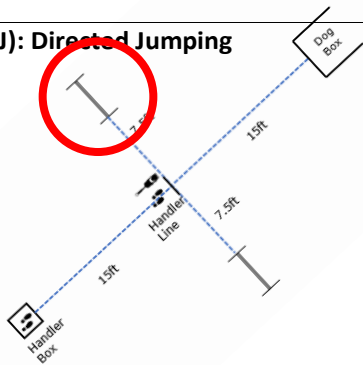

## WORKING ROUND #1

Designing JUDGE: Nicole Wiebe

**W1 (DOR): Drop on Recall**

**W2 (ROF): Retrieve on the Flat**

**W3 (BR): Barrel Racing**

**W4 (DJ): Directed Jumping**

**W5 (DR): Designated Retrieve**

**W6 (BA): Back Away**

**W7 (RTC): Round the Clock**

**W8 (DS): Distance Signals**

**W9 (ROJ): Retrieve over Jump**

**DISTANCE SIGNAL SIGN CHOICE:**

#2  
STAND  
SIT  
DOWN

**W10 (SD): Scent Discrimination**