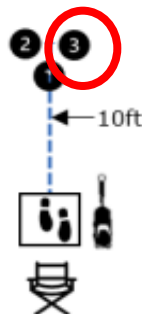

## WORKING ROUND #1

Designing JUDGE: Nicole Wiebe

**W1 (DOR): Drop on Recall**

**W2 (ROF): Retrieve on the Flat**

**W3 (BR): Barrel Racing**

**W4 (DJ): Directed Jumping**

**W5 (DR): Designated Retrieve**

**W6 (BA): Back Away**

**W7 (RTC): Round the Clock**

**W8 (DS): Distance Signals**

**W9 (ROJ): Retrieve over Jump**

**DISTANCE SIGNAL SIGN CHOICE:**

#2  
STAND  
SIT  
DOWN

**W10 (SD): Scent Discrimination**