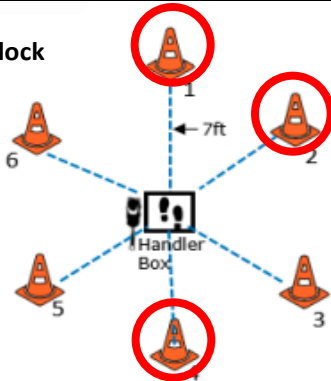

## WORKING ROUND #1

Designing JUDGE: Nicole Wiebe

**W1 (DOR): Drop on Recall**

**W2 (ROF): Retrieve on the Flat**

**W3 (BR): Barrel Racing**

**W4 (DJ): Directed Jumping**

**W5 (DR): Designated Retrieve**

**W6 (BA): Back Away**

**W7 (RTC): Round the Clock**

**W8 (DS): Distance Signals**

**W9 (ROJ): Retrieve over Jump**

**DISTANCE SIGNAL SIGN CHOICE:**

#2  
STAND  
SIT  
DOWN

**W10 (SD): Scent Discrimination**