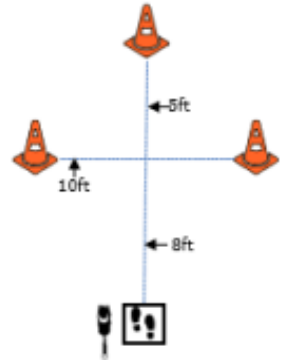

## WORKING ROUND #1

Designing JUDGE: Nicole Wiebe

**W1 (DOR): Drop on Recall**

**W2 (ROF): Retrieve on the Flat**

**W3 (BR): Barrel Racing**

**W4 (DJ): Directed Jumping**

**W5 (DR): Designated Retrieve**

**W6 (BA): Back Away**

**W7 (RTC): Round the Clock**

CIRCLE ALL CONES CLOCKWISE STARTING WITH 1 THROUGH TO 6

**W8 (DS): Distance Signals**

**W9 (ROJ): Retrieve over Jump**

**DISTANCE SIGNAL SIGN CHOICE:**

#2  
STAND  
SIT  
DOWN  
STAND  
SPIN