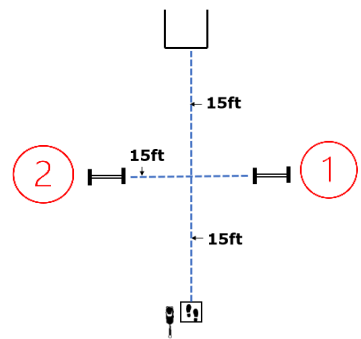

1 exercise: 3 minutes

**ROOKIE**

**ELITE**

**EXPERT**

DIRECTED  
JUMPING

DESIGNATE  
D RETRIEVE

ROUND THE  
CLOCK

Circle all six  
cones in  
numerical  
order