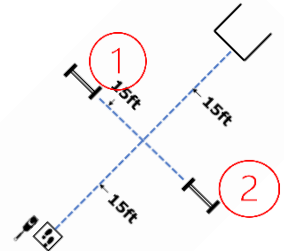

WORKING ROUND #3
CARO Fall Virtual Trial
 T24-002 / Date: Oct 1-14, 2024
 Designing Judge: Debby DaCosta
 30' x 30'

Max Course Time

3 exercises: 5 minutes

2 exercises: 4 minutes

1 exercise: 3 minutes

ROOKIE

ELITE

EXPERT

DIRECTED
JUMPING

DESIGNATE
D RETRIEVE

ROUND THE
CLOCK

Circle all six
cones in
numerical
order

DISTANCE
SIGNALS

#2
STAND
SIT
DOWN

W3 (BR): Barrel Racing

W4 (DJ): Directed Jumping

W5 (DR): Designated Retrieve

W6 (BA): Back Away

W7 (RTC): Round the Clock

W8 (DS): Distance Signals

W9 (ROJ): Retrieve over Jump

DISTANCE SIGNAL SIGN CHOICE:

W3 (BR): Barrel Racing

W4 (DJ): Directed Jumping

W5 (DR): Designated Retrieve

W6 (BA): Back Away

W7 (RTC): Round the Clock

CIRCLE ALL CONES CLOCKWISE STARTING WITH 1 THROUGH TO 6

W8 (DS): Distance Signals

W9 (ROJ): Retrieve over Jump