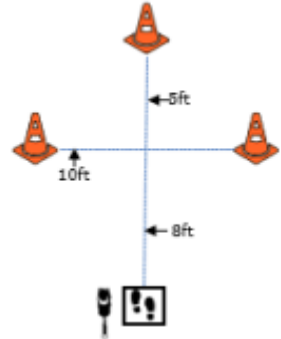

DISTANCE SIGNAL SIGN CHOICE:

#2
STAND
DOWN
STAND
SPIN

W10 (SD): Scent Discrimination

EXPERT LEVEL

WORKING ROUND #3

Designing JUDGE: Debby DaCosta

W1 (DOR): Drop on Recall

W2 (ROF): Retrieve on the Flat

W3 (BR): Barrel Racing

W4 (DJ): Directed Jumping

W5 (DR): Designated Retrieve

W6 (BA): Back Away

W7 (RTC): Round the Clock

CIRCLE ALL CONES CLOCKWISE STARTING WITH 1 THROUGH TO 6

W8 (DS): Distance Signals

W9 (ROJ): Retrieve over Jump