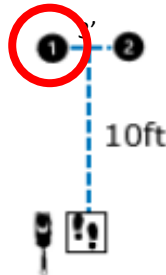

#2
STAND
DOWN
STAND
SPIN

#2
STAND
SIT
DOWN
STAND
SPIN

SCENT
DISCRIMINATION

ROOKIE LEVEL

WORKING ROUND #3

Designing JUDGE: Debby DaCosta

W1 (DOR): Drop on Recall

W2 (ROF): Retrieve on the Flat

W3 (BR): Barrel Racing

W4 (DJ): Directed Jumping

W5 (DR): Designated Retrieve

W6 (BA): Back Away

W7 (RTC): Round the Clock

W8 (DS): Distance Signals

W9 (ROJ): Retrieve over Jump

DISTANCE SIGNAL SIGN CHOICE: