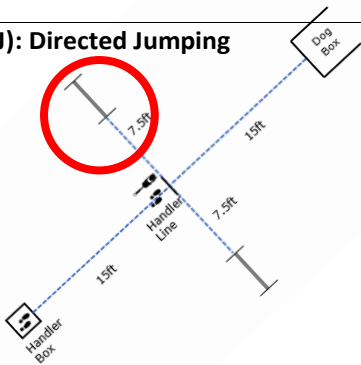

#2
STAND
DOWN
STAND
SPIN

#2
STAND
SIT
DOWN
STAND
SPIN

SCENT
DISCRIMINATION

ROOKIE LEVEL

WORKING ROUND #3

Designing JUDGE: Debby DaCosta

W1 (DOR): Drop on Recall

W2 (ROF): Retrieve on the Flat

W3 (BR): Barrel Racing

W4 (DJ): Directed Jumping

W5 (DR): Designated Retrieve

W6 (BA): Back Away

W7 (RTC): Round the Clock

W8 (DS): Distance Signals

W9 (ROJ): Retrieve over Jump

DISTANCE SIGNAL SIGN CHOICE: