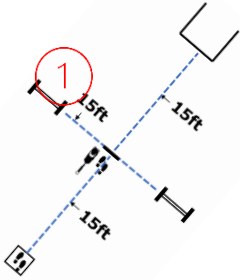

WORKING ROUND #3
CARO Fall Virtual Trial
 T24-002 / Date: Oct 1-14, 2024
 Designing Judge: Debby DaCosta
 30' x 30'

Max Course Time

3 exercises: 5 minutes

2 exercises: 4 minutes

1 exercise: 3 minutes

ROOKIE

ELITE

EXPERT

DIRECTED
JUMPING

DESIGNATE
D RETRIEVE

ROUND THE
CLOCK

Circle all six
cones in
numerical
order

DISTANCE
SIGNALS

#2
STAND
SIT
DOWN

#2
STAND
DOWN
STAND
SPIN

#2
STAND
SIT
DOWN
STAND
SPIN

SCENT
DISCRIMINATION

ROOKIE LEVEL

WORKING ROUND #3

Designing JUDGE: Debby DaCosta

W1 (DOR): Drop on Recall

W2 (ROF): Retrieve on the Flat

W3 (BR): Barrel Racing

W4 (DJ): Directed Jumping

W5 (DR): Designated Retrieve

W6 (BA): Back Away

W7 (RTC): Round the Clock

W8 (DS): Distance Signals

W9 (ROJ): Retrieve over Jump

DISTANCE SIGNAL SIGN CHOICE: