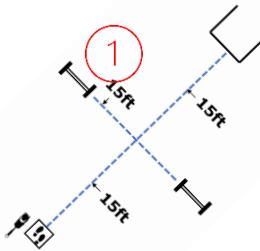

WORKING ROUND #3
CARO Fall Virtual Trial
 T24-002 / Date: Oct 1-14, 2024
 Designing Judge: Debby DaCosta
 30' x 30'

Max Course Time

3 exercises: 5 minutes

2 exercises: 4 minutes

1 exercise: 3 minutes

ROOKIE

ELITE

EXPERT

DIRECTED
JUMPING

DESIGNATE
D RETRIEVE

ROUND THE
CLOCK

Circle all six
cones in
numerical
order

DISTANCE
SIGNALS

#2
STAND
SIT
DOWN

W3 (BR): Barrel Racing

W4 (DJ): Directed Jumping

W5 (DR): Designated Retrieve

W6 (BA): Back Away

W7 (RTC): Round the Clock

W8 (DS): Distance Signals

W9 (ROJ): Retrieve over Jump

DISTANCE SIGNAL SIGN CHOICE:

W3 (BR): Barrel Racing

W4 (DJ): Directed Jumping

W5 (DR): Designated Retrieve

W6 (BA): Back Away

W7 (RTC): Round the Clock

CIRCLE ALL CONES CLOCKWISE STARTING WITH 1 THROUGH TO 6

W8 (DS): Distance Signals

W9 (ROJ): Retrieve over Jump