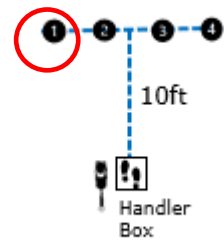

ELITE

EXPERT

DIRECTED
JUMPING

DESIGNATE
D RETRIEVE

ROUND THE
CLOCK

Circle all six
cones in
numerical
order

DISTANCE
SIGNALS

#2
STAND
SIT
DOWN