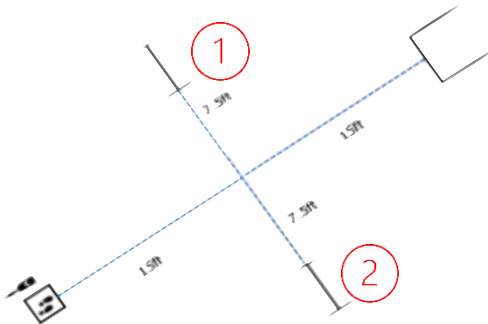

DISTANCE SIGNAL SIGN CHOICE:

#2
STAND
DOWN
STAND
SPIN

W10 (SD): Scent Discrimination

EXPERT LEVEL

WORKING ROUND #3

Designing JUDGE: Debby DaCosta

W1 (DOR): Drop on Recall

W2 (ROF): Retrieve on the Flat

W3 (BR): Barrel Racing

W4 (DJ): Directed Jumping

W5 (DR): Designated Retrieve

W6 (BA): Back Away

W7 (RTC): Round the Clock

CIRCLE ALL CONES CLOCKWISE STARTING WITH 1 THROUGH TO 6

W8 (DS): Distance Signals

W9 (ROJ): Retrieve over Jump