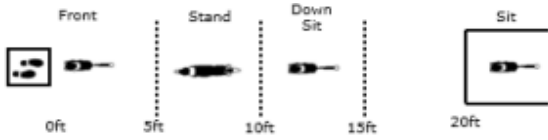

DISTANCE SIGNAL SIGN CHOICE:

#2
STAND
DOWN
STAND
SPIN

W10 (SD): Scent Discrimination

EXPERT LEVEL

WORKING ROUND #3

Designing JUDGE: Debby DaCosta

W1 (DOR): Drop on Recall

W2 (ROF): Retrieve on the Flat

W3 (BR): Barrel Racing

W4 (DJ): Directed Jumping

W5 (DR): Designated Retrieve

W6 (BA): Back Away

W7 (RTC): Round the Clock

CIRCLE ALL CONES CLOCKWISE STARTING WITH 1 THROUGH TO 6

W8 (DS): Distance Signals

W9 (ROJ): Retrieve over Jump