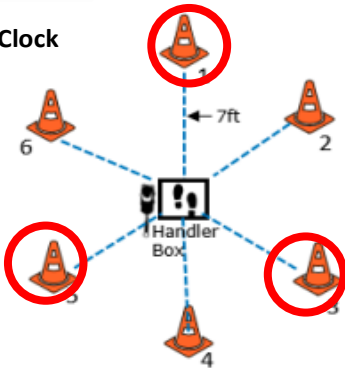

W3 (BR): Barrel Racing

W4 (DJ): Directed Jumping

W5 (DR): Designated Retrieve

W6 (BA): Back Away

W7 (RTC): Round the Clock

W8 (DS): Distance Signals

W9 (ROJ): Retrieve over Jump

DISTANCE SIGNAL SIGN CHOICE:

#2
STAND
SIT
DOWN

W10 (SD): Scent Discrimination

ELITE LEVEL

WORKING ROUND #?
Designing JUDGE:

<p>W1 (DOR): Drop on Recall</p>	<p>W2 (ROF): Retrieve on the Flat</p>	<p>W3 (BR): Barrel Racing</p>
<p>W4 (DJ): Directed Jumping</p>	<p>W5 (DR): Designated Retrieve</p>	<p>W6 (BA): Back Away</p>
<p>W7 (RTC): Round the Clock</p>	<p>W8 (DS): Distance Signals</p>	<p>W9 (ROJ): Retrieve over Jump</p>