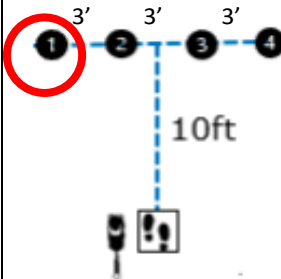

DISTANCE SIGNAL SIGN CHOICE:

#2
STAND
DOWN
STAND
SPIN

W10 (SD): Scent Discrimination

EXPERT LEVEL

WORKING ROUND #3

Designing JUDGE: Debby DaCosta

W1 (DOR): Drop on Recall

W2 (ROF): Retrieve on the Flat

W3 (BR): Barrel Racing

W4 (DJ): Directed Jumping

W5 (DR): Designated Retrieve

W6 (BA): Back Away

W7 (RTC): Round the Clock

CIRCLE ALL CONES CLOCKWISE STARTING WITH 1 THROUGH TO 6

W8 (DS): Distance Signals

W9 (ROJ): Retrieve over Jump