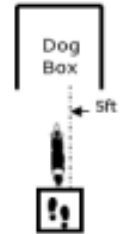

#2
STAND
DOWN
STAND
SPIN

#2
STAND
SIT
DOWN
STAND
SPIN

SCENT
DISCRIMINATION

ROOKIE LEVEL

WORKING ROUND #3

Designing JUDGE: Debby DaCosta

W1 (DOR): Drop on Recall

W2 (ROF): Retrieve on the Flat

W3 (BR): Barrel Racing

W4 (DJ): Directed Jumping

W5 (DR): Designated Retrieve

W6 (BA): Back Away

W7 (RTC): Round the Clock

W8 (DS): Distance Signals

W9 (ROJ): Retrieve over Jump

DISTANCE SIGNAL SIGN CHOICE:

#2
STAND
SIT
DOWN

W10 (SD): Scent Discrimination

ELITE LEVEL

WORKING ROUND #?
Designing JUDGE:

<p>W1 (DOR): Drop on Recall</p>	<p>W2 (ROF): Retrieve on the Flat</p>	<p>W3 (BR): Barrel Racing</p>
<p>W4 (DJ): Directed Jumping</p>	<p>W5 (DR): Designated Retrieve</p>	<p>W6 (BA): Back Away</p>
<p>W7 (RTC): Round the Clock</p>	<p>W8 (DS): Distance Signals</p>	<p>W9 (ROJ): Retrieve over Jump</p>