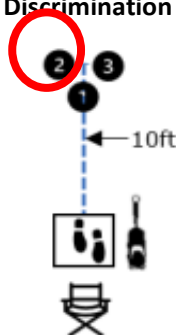

#2
STAND
DOWN
STAND
SPIN

#2
STAND
SIT
DOWN
STAND
SPIN

SCENT
DISCRIMINATION

ROOKIE LEVEL

WORKING ROUND #3

Designing JUDGE: Debby DaCosta

W1 (DOR): Drop on Recall

W2 (ROF): Retrieve on the Flat

W3 (BR): Barrel Racing

W4 (DJ): Directed Jumping

W5 (DR): Designated Retrieve

W6 (BA): Back Away

W7 (RTC): Round the Clock

W8 (DS): Distance Signals

W9 (ROJ): Retrieve over Jump

DISTANCE SIGNAL SIGN CHOICE:

#2
STAND
SIT
DOWN

W10 (SD): Scent Discrimination

ELITE LEVEL

WORKING ROUND #?
Designing JUDGE:

<p>W1 (DOR): Drop on Recall</p>	<p>W2 (ROF): Retrieve on the Flat</p>	<p>W3 (BR): Barrel Racing</p>
<p>W4 (DJ): Directed Jumping</p>	<p>W5 (DR): Designated Retrieve</p>	<p>W6 (BA): Back Away</p>
<p>W7 (RTC): Round the Clock</p>	<p>W8 (DS): Distance Signals</p>	<p>W9 (ROJ): Retrieve over Jump</p>