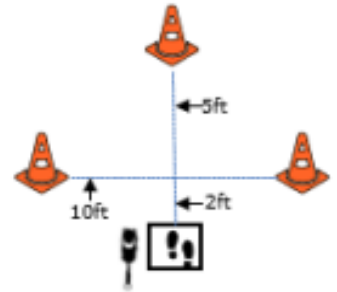

#2
STAND
DOWN
STAND
SPIN

#2
STAND
SIT
DOWN
STAND
SPIN

SCENT
DISCRIMINATION

ROOKIE LEVEL

WORKING ROUND #3

Designing JUDGE: Debby DaCosta

W1 (DOR): Drop on Recall

W2 (ROF): Retrieve on the Flat

W3 (BR): Barrel Racing

W4 (DJ): Directed Jumping

W5 (DR): Designated Retrieve

W6 (BA): Back Away

W7 (RTC): Round the Clock

W8 (DS): Distance Signals

W9 (ROJ): Retrieve over Jump

DISTANCE SIGNAL SIGN CHOICE: