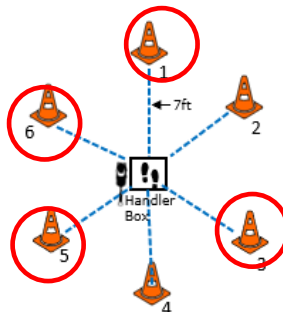

ELITE

EXPERT

DIRECTED
JUMPING

DESIGNATE
D RETRIEVE

ROUND THE
CLOCK

Circle all six
cones in
numerical
order

DISTANCE
SIGNALS

#2
STAND
SIT
DOWN

W3 (BR): Barrel Racing

W4 (DJ): Directed Jumping

W5 (DR): Designated Retrieve

W6 (BA): Back Away

W7 (RTC): Round the Clock

W8 (DS): Distance Signals

W9 (ROJ): Retrieve over Jump

DISTANCE SIGNAL SIGN CHOICE: