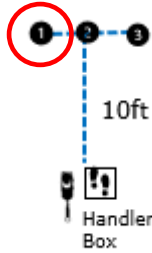

ELITE

EXPERT

DIRECTED
JUMPING

DESIGNATE
D RETRIEVE

ROUND THE
CLOCK

Circle all six
cones in
numerical
order

DISTANCE
SIGNALS

#2
STAND
SIT
DOWN