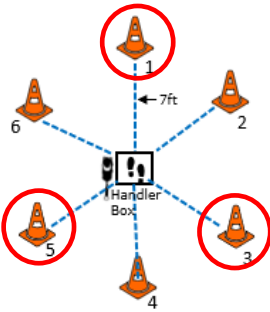

ELITE

EXPERT

DIRECTED
JUMPING

DESIGNATE
D RETRIEVE

ROUND THE
CLOCK

Circle all six
cones in
numerical
order

DISTANCE
SIGNALS

#2
STAND
SIT
DOWN

W3 (BR): Barrel Racing

W4 (DJ): Directed Jumping

W5 (DR): Designated Retrieve

W6 (BA): Back Away

W7 (RTC): Round the Clock

W8 (DS): Distance Signals

W9 (ROJ): Retrieve over Jump

DISTANCE SIGNAL SIGN CHOICE: