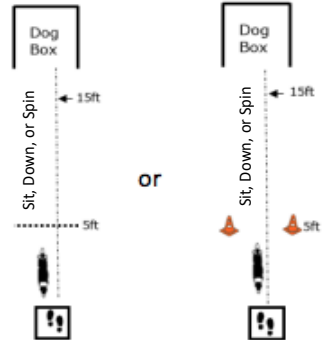

W3 (BR): Barrel Racing

W4 (DJ): Directed Jumping

W5 (DR): Designated Retrieve

W6 (BA): Back Away

W7 (RTC): Round the Clock

CIRCLE ALL CONES CLOCKWISE STARTING WITH 1 THROUGH TO 6

W8 (DS): Distance Signals

W9 (ROJ): Retrieve over Jump