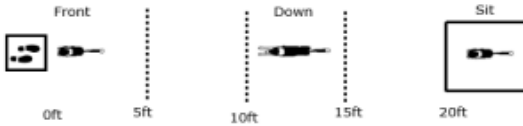

#2
STAND
DOWN
STAND
SPIN

#2
STAND
SIT
DOWN
STAND
SPIN

SCENT
DISCRIMINATION

ROOKIE LEVEL

WORKING ROUND #3

Designing JUDGE: Debby DaCosta

W1 (DOR): Drop on Recall

W2 (ROF): Retrieve on the Flat

W3 (BR): Barrel Racing

W4 (DJ): Directed Jumping

W5 (DR): Designated Retrieve

W6 (BA): Back Away

W7 (RTC): Round the Clock

W8 (DS): Distance Signals

W9 (ROJ): Retrieve over Jump

DISTANCE SIGNAL SIGN CHOICE: