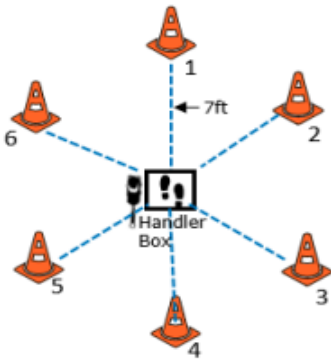

W3 (BR): Barrel Racing

W4 (DJ): Directed Jumping

W5 (DR): Designated Retrieve

W6 (BA): Back Away

W7 (RTC): Round the Clock

CIRCLE ALL CONES CLOCKWISE STARTING WITH 1 THROUGH TO 6

W8 (DS): Distance Signals

W9 (ROJ): Retrieve over Jump

DISTANCE SIGNAL SIGN CHOICE:

#2
STAND
SIT
DOWN
STAND
SPIN

W10 (SD): Scent Discrimination