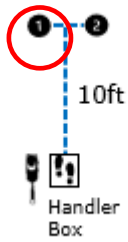

ELITE

EXPERT

DIRECTED
JUMPING

DESIGNATE
D RETRIEVE

ROUND THE
CLOCK

Circle all six
cones in
numerical
order

DISTANCE
SIGNALS

#2
STAND
SIT
DOWN