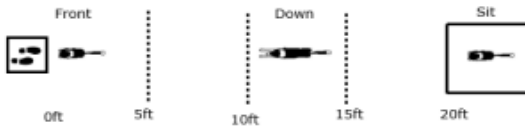

ROOKIE LEVEL

WORKING ROUND # 1

JUDGE: Emma Bell

W1 (DOR): Drop on Recall