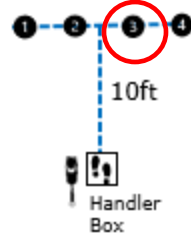

DIRECTED
JUMPING

DESIGNATE
D RETRIEVE

ROUND THE
CLOCK

Circle all six
cones in
numerical
order

DISTANCE
SIGNALS

#1
STAND
DOWN
SIT

#4
DOWN
SIT
STAND
SPIN

#2
STAND
SIT
DOWN
STAND
SPIN