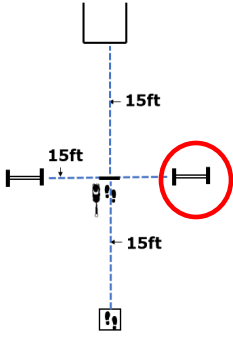

WORKING ROUND #1
CARO Virtual Trial
 T023-011 / October 2-15, 2023
 30' x 30'

Max Course Time

3 exercises: 5 minutes

2 exercises: 4 minutes

1 exercise: 3 minutes

ROOKIE

ELITE

EXPERT

DIRECTED
JUMPING

DESIGNATE
D RETRIEVE

ROUND THE
CLOCK

Circle all six
cones in
numerical
order

DISTANCE
SIGNALS

#1
STAND
DOWN
SIT

#4
DOWN
SIT
STAND
SPIN

#2
STAND
SIT
DOWN
STAND
SPIN

W4 (DJ): Directed Jumping

W5 (DR): Designated Retrieve

W6 (BA): Back Away

W7 (RTC): Round the Clock

W8 (DS): Distance Signals

W9 (ROJ): Retrieve over Jump

DISTANCE SIGNAL SIGN CHOICE:

#1
STAND
DOWN
SIT