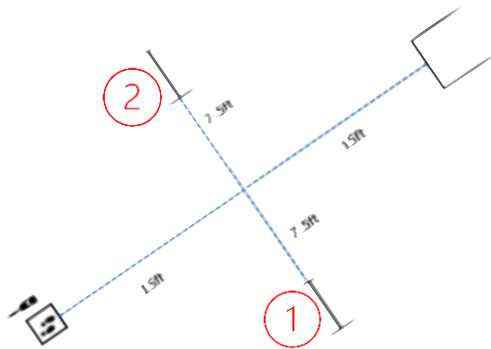

DISTANCE SIGNAL SIGN CHOICE:

#4
DOWN
SIT
STAND
SPIN

W10 (SD): Scent Discrimination

EXPERT LEVEL

WORKING ROUND # 1

JUDGE: Emma Bell

W1 (DOR): Drop on Recall

W2 (ROF): Retrieve on the Flat

W3 (BR): Barrel Racing

W4 (DJ): Directed Jumping

W5 (DR): Designated Retrieve

W6 (BA): Back Away

W7 (RTC): Round the Clock

W8 (DS): Distance Signals

W9 (ROJ): Retrieve over Jump

DISTANCE SIGNAL SIGN CHOICE: