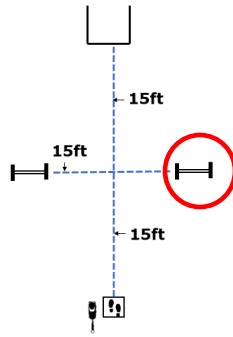

DIRECTED
JUMPING

DESIGNATE
D RETRIEVE

ROUND THE
CLOCK

Circle all six
cones in
numerical
order

DISTANCE
SIGNALS

#1
STAND
DOWN
SIT

#4
DOWN
SIT
STAND
SPIN

#2
STAND
SIT
DOWN
STAND
SPIN

W4 (DJ): Directed Jumping

W5 (DR): Designated Retrieve

W6 (BA): Back Away

W7 (RTC): Round the Clock

W8 (DS): Distance Signals

W9 (ROJ): Retrieve over Jump

DISTANCE SIGNAL SIGN CHOICE:

#1
STAND
DOWN
SIT