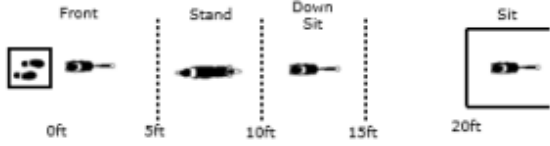

DISTANCE SIGNAL SIGN CHOICE:

#4
DOWN
SIT
STAND
SPIN

W10 (SD): Scent Discrimination

EXPERT LEVEL

WORKING ROUND # 1

JUDGE: Emma Bell

W1 (DOR): Drop on Recall

W2 (ROF): Retrieve on the Flat