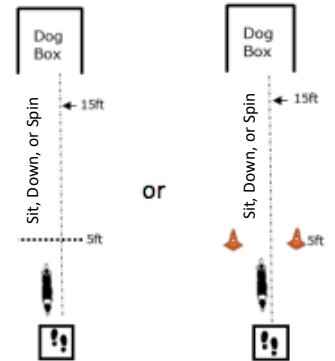

W3 (BR): Barrel Racing

W4 (DJ): Directed Jumping

W5 (DR): Designated Retrieve

W6 (BA): Back Away

W7 (RTC): Round the Clock

W8 (DS): Distance Signals

W9 (ROJ): Retrieve over Jump

DISTANCE SIGNAL SIGN CHOICE: