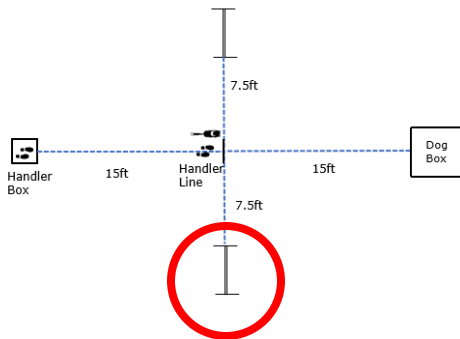

W4 (DJ): Directed Jumping

W5 (DR): Designated Retrieve

W6 (BA): Back Away

W7 (RTC): Round the Clock

W8 (DS): Distance Signals

W9 (ROJ): Retrieve over Jump

DISTANCE SIGNAL SIGN CHOICE:

#1
STAND
DOWN
SIT