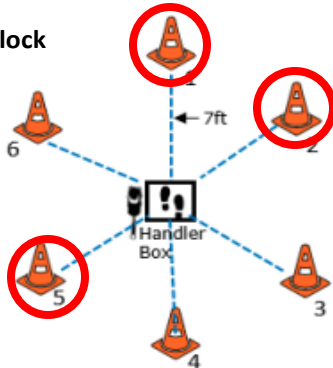

W4 (DJ): Directed Jumping

W5 (DR): Designated Retrieve

W6 (BA): Back Away

W7 (RTC): Round the Clock

W8 (DS): Distance Signals

W9 (ROJ): Retrieve over Jump

DISTANCE SIGNAL SIGN CHOICE:

#1
STAND
DOWN
SIT

W10 (SD): Scent Discrimination

ELITE LEVEL

WORKING ROUND # 1

JUDGE: Emma Bell

<p>W1 (DOR): Drop on Recall</p>	<p>W2 (ROF): Retrieve on the Flat</p>	<p>W3 (BR): Barrel Racing</p>
<p>W4 (DJ): Directed Jumping</p>	<p>W5 (DR): Designated Retrieve</p>	<p>W6 (BA): Back Away</p>
<p>W7 (RTC): Round the Clock</p>	<p>W8 (DS): Distance Signals</p>	<p>W9 (ROJ): Retrieve over Jump</p>