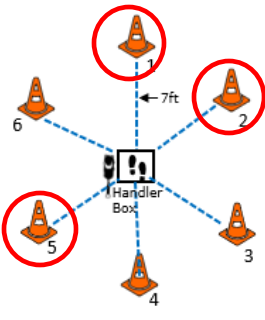

DIRECTED
JUMPING

DESIGNATE
D RETRIEVE

ROUND THE
CLOCK

Circle all six
cones in
numerical
order

DISTANCE
SIGNALS

#1
STAND
DOWN
SIT

#4
DOWN
SIT
STAND
SPIN

#2
STAND
SIT
DOWN
STAND
SPIN