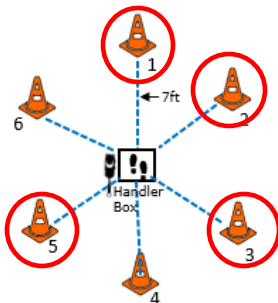

DIRECTED
JUMPING

DESIGNATE
D RETRIEVE

ROUND THE
CLOCK

Circle all six
cones in
numerical
order

DISTANCE
SIGNALS

#1
STAND
DOWN
SIT

#4
DOWN
SIT
STAND
SPIN

#2
STAND
SIT
DOWN
STAND
SPIN