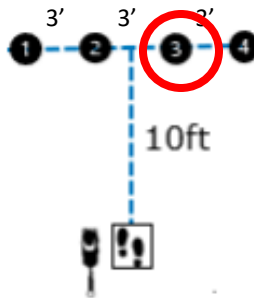

W3 (BR): Barrel Racing

W4 (DJ): Directed Jumping

W5 (DR): Designated Retrieve

W6 (BA): Back Away

W7 (RTC): Round the Clock

W8 (DS): Distance Signals

W9 (ROJ): Retrieve over Jump

DISTANCE SIGNAL SIGN CHOICE: