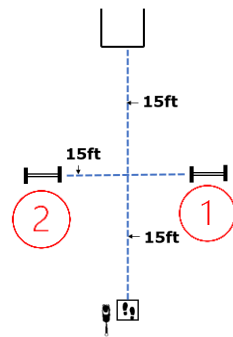

WORKING ROUND #1
CARO Virtual Trial
 T023-011 / October 2-15, 2023
 30' x 30'

Max Course Time

3 exercises: 5 minutes

2 exercises: 4 minutes

1 exercise: 3 minutes

ROOKIE

ELITE

EXPERT

DIRECTED
JUMPING

DESIGNATE
D RETRIEVE

ROUND THE
CLOCK

Circle all six
cones in
numerical
order

DISTANCE
SIGNALS

#1
STAND
DOWN
SIT

#4
DOWN
SIT
STAND
SPIN

#2
STAND
SIT
DOWN
STAND
SPIN

W4 (DJ): Directed Jumping

W5 (DR): Designated Retrieve

W6 (BA): Back Away

W7 (RTC): Round the Clock

W8 (DS): Distance Signals

W9 (ROJ): Retrieve over Jump

DISTANCE SIGNAL SIGN CHOICE:

#1
STAND
DOWN
SIT