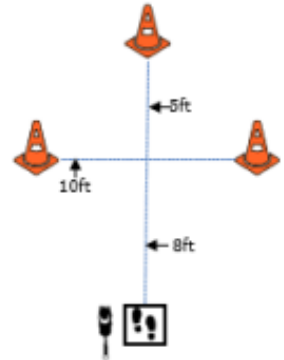

DISTANCE SIGNAL SIGN CHOICE:

#4
DOWN
SIT
STAND
SPIN

W10 (SD): Scent Discrimination

EXPERT LEVEL

WORKING ROUND # 1

JUDGE: Emma Bell

W1 (DOR): Drop on Recall

W2 (ROF): Retrieve on the Flat

W3 (BR): Barrel Racing

W4 (DJ): Directed Jumping

W5 (DR): Designated Retrieve

W6 (BA): Back Away

W7 (RTC): Round the Clock

W8 (DS): Distance Signals

W9 (ROJ): Retrieve over Jump

DISTANCE SIGNAL SIGN CHOICE: