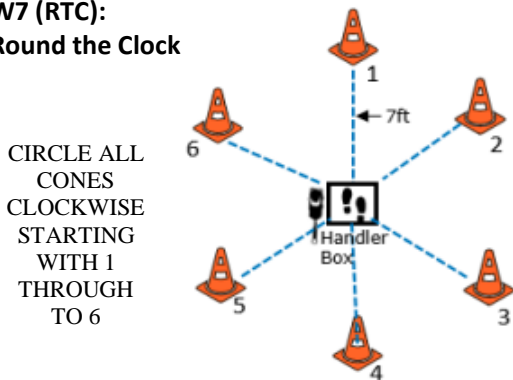

W3 (BR): Barrel Racing

W4 (DJ): Directed Jumping

W5 (DR): Designated Retrieve

W6 (BA): Back Away

W7 (RTC): Round the Clock

W8 (DS): Distance Signals

W9 (ROJ): Retrieve over Jump

DISTANCE SIGNAL SIGN CHOICE: