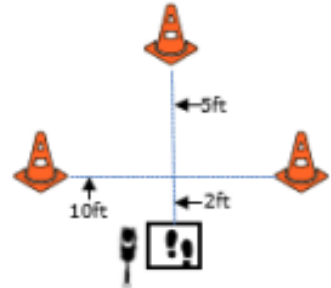

W4 (DJ): Directed Jumping

W5 (DR): Designated Retrieve

W6 (BA): Back Away

W7 (RTC): Round the Clock

W8 (DS): Distance Signals

W9 (ROJ): Retrieve over Jump

DISTANCE SIGNAL SIGN CHOICE:

#1
STAND
DOWN
SIT