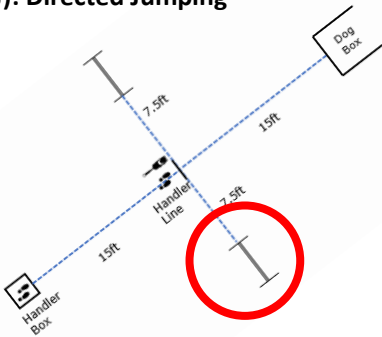

W5 (DR): Designated Retrieve

W6 (BA): Back Away

W7 (RTC): Round the Clock

W8 (DS): Distance Signals

W9 (ROJ): Retrieve over Jump

DISTANCE SIGNAL SIGN CHOICE:

#1
STAND
DOWN
SIT

W10 (SD): Scent Discrimination