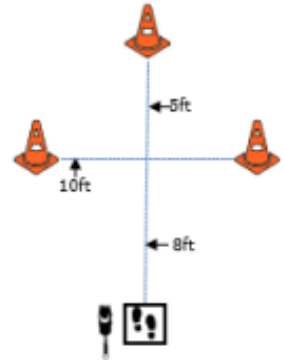

W3 (BR): Barrel Racing

W4 (DJ): Directed Jumping

W5 (DR): Designated Retrieve

W6 (BA): Back Away

W7 (RTC): Round the Clock

CIRCLE ALL CONES CLOCKWISE STARTING WITH 1 THROUGH TO 6

W8 (DS): Distance Signals

W9 (ROJ): Retrieve over Jump