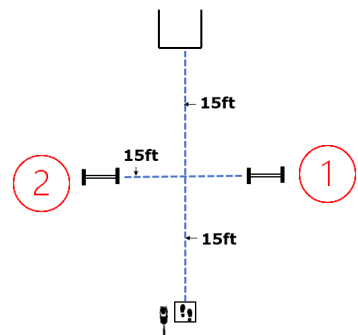

DIRECTED
JUMPING

DESIGNATE
D RETRIEVE

ROUND THE
CLOCK

Circle all six
cones in
numerical
order

DISTANCE
SIGNALS

#1
STAND
DOWN
SIT

#3
DOWN
STAND
SIT
STAND

#2
STAND
SIT
DOWN
STAND
SPIN