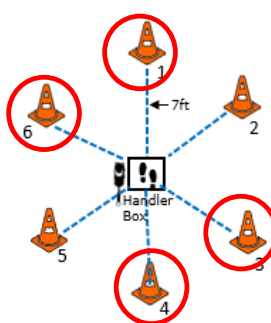

DIRECTED
JUMPING

DESIGNATE
D RETRIEVE

ROUND THE
CLOCK

Circle all six
cones in
numerical
order

DISTANCE
SIGNALS

#1
STAND
DOWN
SIT

#3
DOWN
STAND
SIT
STAND

#2
STAND
SIT
DOWN
STAND
SPIN