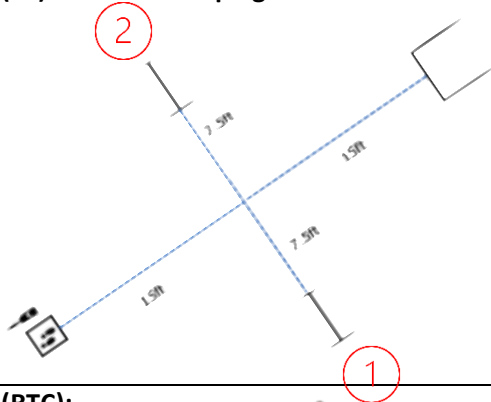

W3 (BR): Barrel Racing

W4 (DJ): Directed Jumping

W5 (DR): Designated Retrieve

W6 (BA): Back Away

W7 (RTC): Round the Clock

CIRCLE ALL CONES CLOCKWISE STARTING WITH 1 THROUGH TO 6

W8 (DS): Distance Signals

W9 (ROJ): Retrieve over Jump