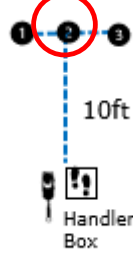

DIRECTED
JUMPING

DESIGNATE
D RETRIEVE

ROUND THE
CLOCK

Circle all six
cones in
numerical
order

DISTANCE
SIGNALS

#1
STAND
DOWN
SIT

#3
DOWN
STAND
SIT
STAND

#2
STAND
SIT
DOWN
STAND
SPIN