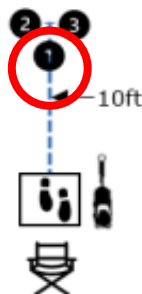

W5 (DR): Designated Retrieve

W6 (BA): Back Away

W7 (RTC): Round the Clock

W8 (DS): Distance Signals

W9 (ROJ): Retrieve over Jump

DISTANCE SIGNAL SIGN CHOICE:

#1
STAND
DOWN
SIT

W10 (SD): Scent Discrimination

ELITE LEVEL

WORKING ROUND #2

JUDGE: Nicole Wiebe

<p>W1 (DOR): Drop on Recall</p>	<p>W2 (ROF): Retrieve on the Flat</p>	<p>W3 (BR): Barrel Racing</p>
<p>W4 (DJ): Directed Jumping</p>	<p>W5 (DR): Designated Retrieve</p>	<p>W6 (BA): Back Away</p>
<p>W7 (RTC): Round the Clock</p>	<p>W8 (DS): Distance Signals</p>	<p>W9 (ROJ): Retrieve over Jump</p>