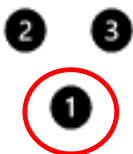

Circle all six
cones in
numerical
order

DISTANCE
SIGNALS

#1
STAND
DOWN
SIT

#3
DOWN
STAND
SIT
STAND

#2
STAND
SIT
DOWN
STAND
SPIN

SCENT
DISCRIMINATION