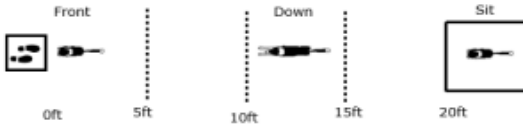

SCENT
DISCRIMINATION

ROOKIE LEVEL

WORKING ROUND #2

JUDGE: Nicole Wiebe

W1 (DOR): Drop on Recall

W2 (ROF): Retrieve on the Flat

W3 (BR): Barrel Racing

W4 (DJ): Directed Jumping