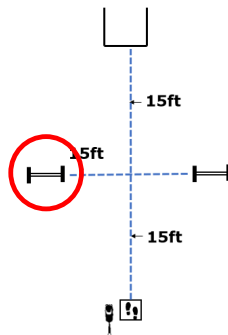

WORKING ROUND #2
CARO Virtual Trial
 T023-011 / October 2-15, 2023
 30' x 30'

Max Course Time

3 exercises: 5 minutes

2 exercises: 4 minutes

1 exercise: 3 minutes

ROOKIE

ELITE

EXPERT

DIRECTED
JUMPING

DESIGNATE
D RETRIEVE

ROUND THE
CLOCK

Circle all six
cones in
numerical
order

DISTANCE
SIGNALS

#1
STAND
DOWN
SIT

#3
DOWN
STAND
SIT
STAND

#2
STAND
SIT
DOWN
STAND
SPIN