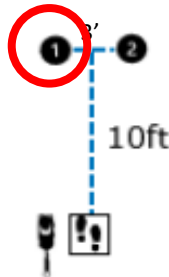

W5 (DR): Designated Retrieve

W6 (BA): Back Away

W7 (RTC): Round the Clock

W8 (DS): Distance Signals

W9 (ROJ): Retrieve over Jump

DISTANCE SIGNAL SIGN CHOICE:

#1
STAND
DOWN
SIT

W10 (SD): Scent Discrimination