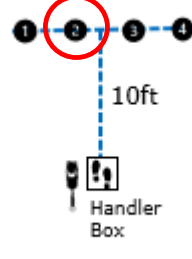

DIRECTED
JUMPING

DESIGNATE
D RETRIEVE

ROUND THE
CLOCK

Circle all six
cones in
numerical
order

DISTANCE
SIGNALS

#1
STAND
DOWN
SIT

#3
DOWN
STAND
SIT
STAND

#2
STAND
SIT
DOWN
STAND
SPIN