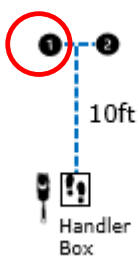

DIRECTED
JUMPING

DESIGNATE
D RETRIEVE

ROUND THE
CLOCK

Circle all six
cones in
numerical
order

DISTANCE
SIGNALS

#1
STAND
DOWN
SIT

#3
DOWN
STAND
SIT
STAND

#2
STAND
SIT
DOWN
STAND
SPIN