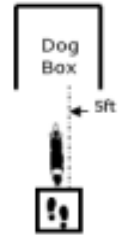

SCENT
DISCRIMINATION

ROOKIE LEVEL

WORKING ROUND #2

JUDGE: Nicole Wiebe

W1 (DOR): Drop on Recall

W2 (ROF): Retrieve on the Flat

W3 (BR): Barrel Racing

W4 (DJ): Directed Jumping

W5 (DR): Designated Retrieve

W6 (BA): Back Away

W7 (RTC): Round the Clock

W8 (DS): Distance Signals

W9 (ROJ): Retrieve over Jump

DISTANCE SIGNAL SIGN CHOICE:

#1
STAND
DOWN
SIT

W10 (SD): Scent Discrimination