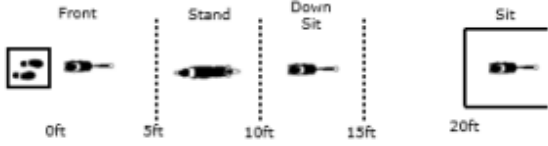

ELITE LEVEL

WORKING ROUND #2

JUDGE: Nicole Wiebe

<p>W1 (DOR): Drop on Recall</p>	<p>W2 (ROF): Retrieve on the Flat</p>	<p>W3 (BR): Barrel Racing</p>
<p>W4 (DJ): Directed Jumping</p>	<p>W5 (DR): Designated Retrieve</p>	<p>W6 (BA): Back Away</p>
<p>W7 (RTC): Round the Clock</p>	<p>W8 (DS): Distance Signals</p>	<p>W9 (ROJ): Retrieve over Jump</p>

DISTANCE SIGNAL SIGN CHOICE:

#3
DOWN
STAND
SIT
STAND

W10 (SD): Scent Discrimination

EXPERT LEVEL

WORKING ROUND #2

JUDGE: Nicole Wiebe

W1 (DOR): Drop on Recall

W2 (ROF): Retrieve on the Flat

W3 (BR): Barrel Racing

W4 (DJ): Directed Jumping

W5 (DR): Designated Retrieve

W6 (BA): Back Away

W7 (RTC): Round the Clock

CIRCLE ALL CONES CLOCKWISE STARTING WITH 1 THROUGH TO 6

W8 (DS): Distance Signals

W9 (ROJ): Retrieve over Jump