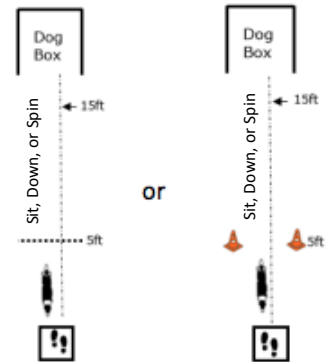

W3 (BR): Barrel Racing

W4 (DJ): Directed Jumping

W5 (DR): Designated Retrieve

W6 (BA): Back Away

W7 (RTC): Round the Clock

CIRCLE ALL CONES CLOCKWISE STARTING WITH 1 THROUGH TO 6

W8 (DS): Distance Signals

W9 (ROJ): Retrieve over Jump