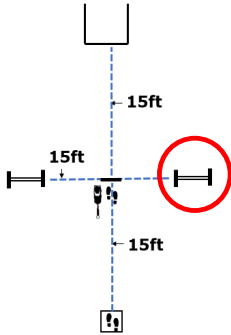

WORKING ROUND #2
CARO Virtual Trial
 T023-011 / October 2-15, 2023
 30' x 30'

Max Course Time

3 exercises: 5 minutes

2 exercises: 4 minutes

1 exercise: 3 minutes

ROOKIE

ELITE

EXPERT

DIRECTED
JUMPING

DESIGNATE
D RETRIEVE

ROUND THE
CLOCK

Circle all six
cones in
numerical
order

DISTANCE
SIGNALS

#1
STAND
DOWN
SIT

#3
DOWN
STAND
SIT
STAND

#2
STAND
SIT
DOWN
STAND
SPIN