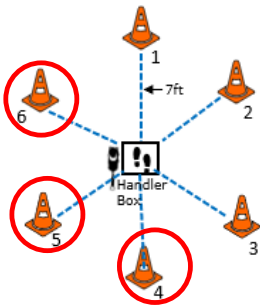

DIRECTED
JUMPING

DESIGNATE
D RETRIEVE

ROUND THE
CLOCK

Circle all six
cones in
numerical
order

DISTANCE
SIGNALS

#1
STAND
DOWN
SIT

#3
DOWN
STAND
SIT
STAND

#2
STAND
SIT
DOWN
STAND
SPIN