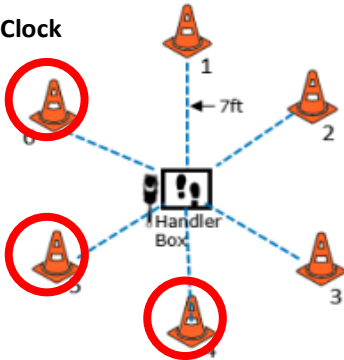

DIRECTED
JUMPING

DESIGNATE
D RETRIEVE

ROUND THE
CLOCK

Circle all six
cones in
numerical
order

DISTANCE
SIGNALS

#1
STAND
DOWN
SIT

#3
DOWN
STAND
SIT
STAND

#2
STAND
SIT
DOWN
STAND
SPIN

SCENT
DISCRIMINATION

ROOKIE LEVEL

WORKING ROUND #2

JUDGE: Nicole Wiebe

W1 (DOR): Drop on Recall

W2 (ROF): Retrieve on the Flat

W3 (BR): Barrel Racing

W4 (DJ): Directed Jumping

W5 (DR): Designated Retrieve

W6 (BA): Back Away

W7 (RTC): Round the Clock

W8 (DS): Distance Signals

W9 (ROJ): Retrieve over Jump

DISTANCE SIGNAL SIGN CHOICE:

#1
STAND
DOWN
SIT

W10 (SD): Scent Discrimination