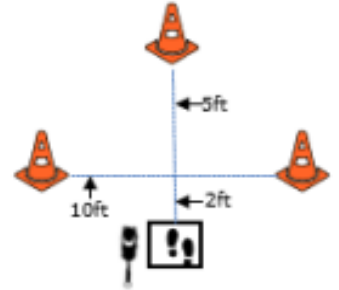

SCENT
DISCRIMINATION

ROOKIE LEVEL

WORKING ROUND #2

JUDGE: Nicole Wiebe

W1 (DOR): Drop on Recall

W2 (ROF): Retrieve on the Flat

W3 (BR): Barrel Racing

W4 (DJ): Directed Jumping