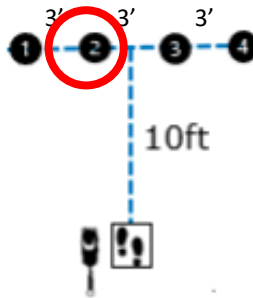

W3 (BR): Barrel Racing

W4 (DJ): Directed Jumping

W5 (DR): Designated Retrieve

W6 (BA): Back Away

W7 (RTC): Round the Clock

CIRCLE ALL CONES CLOCKWISE STARTING WITH 1 THROUGH TO 6

W8 (DS): Distance Signals

W9 (ROJ): Retrieve over Jump