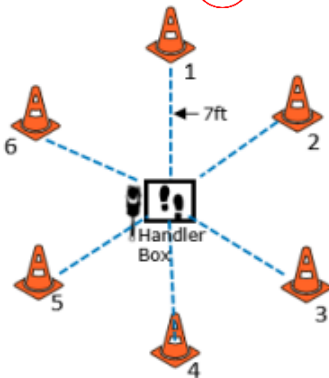

W3 (BR): Barrel Racing

W4 (DJ): Directed Jumping

W5 (DR): Designated Retrieve

W6 (BA): Back Away

W7 (RTC): Round the Clock

CIRCLE ALL CONES CLOCKWISE STARTING WITH 1 THROUGH TO 6

W8 (DS): Distance Signals

W9 (ROJ): Retrieve over Jump

DISTANCE SIGNAL SIGN CHOICE:

#2
STAND
SIT
DOWN
STAND
SPIN

W10 (SD): Scent Discrimination