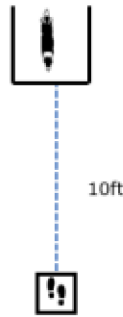

#2  
STAND  
SIT  
DOWN

#3  
DOWN  
STAND  
SIT  
STAND

#3  
DOWN  
SIT  
DOWN  
STAND  
SPIN

SCENT  
DISCRIMINATION

JUDGE:

## WORKING ROUND #3

Designing JUDGE: Patricia Hunt

**W1 (DOR): Drop on Recall**

**W2 (ROF): Retrieve on the Flat**

**W3 (BR): Barrel Racing**

**W4 (DJ): Directed Jumping**

**W5 (DR): Designated Retrieve**

**W6 (BA): Back Away**

**W7 (RTC): Round the Clock**

**W8 (DS): Distance Signals**

**W9 (ROJ): Retrieve over Jump**

**DISTANCE SIGNAL SIGN CHOICE:**

**W10 (SD): Scent Discrimination**