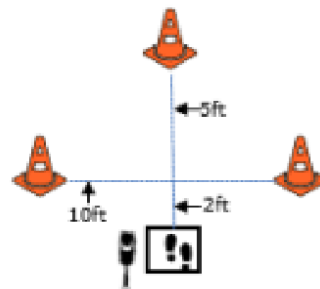

## WORKING ROUND #3

Designing JUDGE: Patricia Hunt

**W1 (DOR): Drop on Recall**

**W2 (ROF): Retrieve on the Flat**

**W3 (BR): Barrel Racing**

**W4 (DJ): Directed Jumping**

**W5 (DR): Designated Retrieve**

**W6 (BA): Back Away**