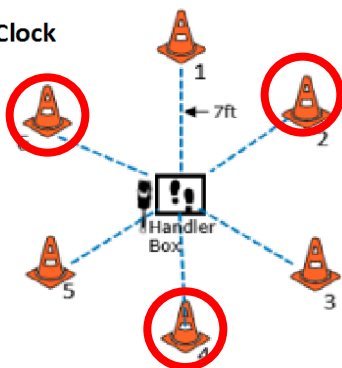

## WORKING ROUND #3

Designing JUDGE: Patricia Hunt

**W1 (DOR): Drop on Recall**

**W2 (ROF): Retrieve on the Flat**

**W3 (BR): Barrel Racing**

**W4 (DJ): Directed Jumping**

**W5 (DR): Designated Retrieve**

**W6 (BA): Back Away**

**W7 (RTC): Round the Clock**

**W8 (DS): Distance Signals**

**W9 (ROJ): Retrieve over Jump**

**DISTANCE SIGNAL SIGN CHOICE:**

#2  
STAND  
SIT  
DOWN

**W10 (SD): Scent Discrimination**