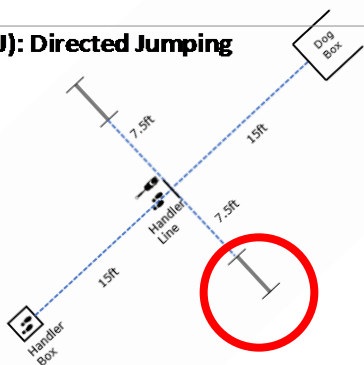

## WORKING ROUND #3

Designing JUDGE: Patricia Hunt

**W1 (DOR): Drop on Recall**

**W2 (ROF): Retrieve on the Flat**

**W3 (BR): Barrel Racing**

**W4 (DJ): Directed Jumping**

**W5 (DR): Designated Retrieve**

**W6 (BA): Back Away**

**W7 (RTC): Round the Clock**

**W8 (DS): Distance Signals**

**W9 (ROJ): Retrieve over Jump**

**DISTANCE SIGNAL SIGN CHOICE:**

#2  
STAND  
SIT  
DOWN

**W10 (SD): Scent Discrimination**