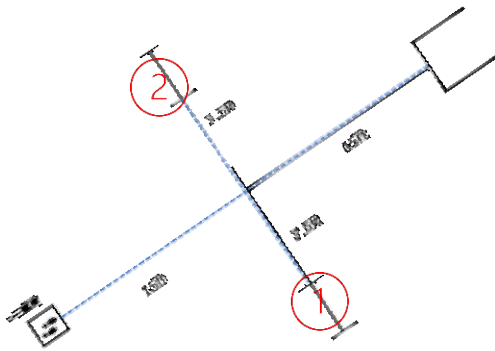

## WORKING ROUND #3

Designing JUDGE: Patricia Hunt

**W1 (DOR): Drop on Recall**

**W2 (ROF): Retrieve on the Flat**

**W3 (BR): Barrel Racing**

**W4 (DJ): Directed Jumping**

**W5 (DR): Designated Retrieve**

**W6 (BA): Back Away**