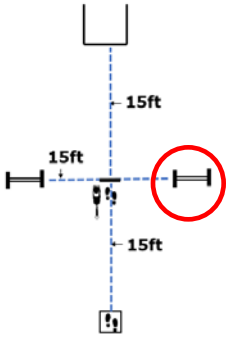

**ROOKIE**

**ELITE**

**EXPERT**

DIRECTED  
JUMPING

DESIGNATE  
D RETRIEVE

ROUND THE  
CLOCK

Circle all six  
cones in  
numerical  
order

DISTANCE  
SIGNALS