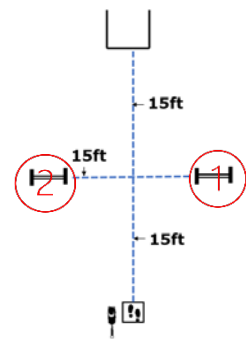

**WORKING ROUND #3**  
**CARO Fall Virtual Trial**  
 T023-011 / October 2-15, 2023  
 Designing Judge: Patricia Hunt  
 30' x 30'

Max Course Time

3 exercises: 5 minutes

2 exercises: 4 minutes

1 exercise: 3 minutes

**ROOKIE**

**ELITE**

**EXPERT**

DIRECTED  
JUMPING

DESIGNATE  
D RETRIEVE

ROUND THE  
CLOCK

Circle all six  
cones in  
numerical  
order

DISTANCE  
SIGNALS