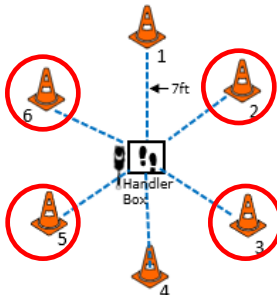

**ROOKIE**

**ELITE**

**EXPERT**

DIRECTED  
JUMPING

DESIGNATE  
D RETRIEVE

ROUND THE  
CLOCK

Circle all six  
cones in  
numerical  
order

DISTANCE  
SIGNALS