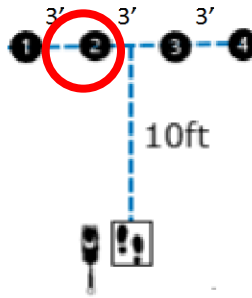

## WORKING ROUND #3

Designing JUDGE: Patricia Hunt

**W1 (DOR): Drop on Recall**

**W2 (ROF): Retrieve on the Flat**

**W3 (BR): Barrel Racing**

**W4 (DJ): Directed Jumping**

**W5 (DR): Designated Retrieve**

**W6 (BA): Back Away**