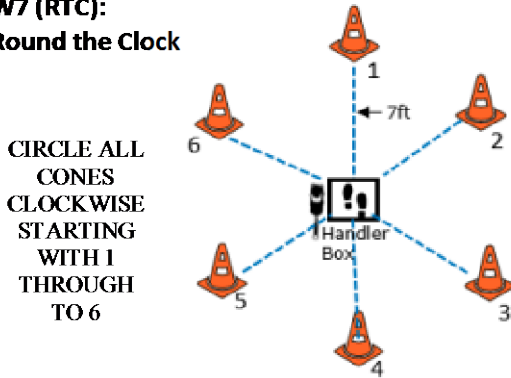

## WORKING ROUND #3

Designing JUDGE: Patricia Hunt

**W1 (DOR): Drop on Recall**

**W2 (ROF): Retrieve on the Flat**

**W3 (BR): Barrel Racing**

**W4 (DJ): Directed Jumping**

**W5 (DR): Designated Retrieve**

**W6 (BA): Back Away**

**W7 (RTC): Round the Clock**

**W8 (DS): Distance Signals**

**W9 (ROJ): Retrieve over Jump**

**DISTANCE SIGNAL SIGN CHOICE:**

**W10 (SD): Scent Discrimination**