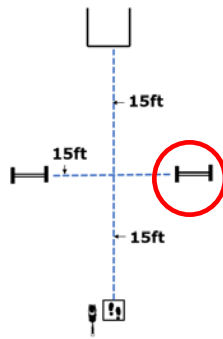

**ROOKIE**

**ELITE**

**EXPERT**

DIRECTED  
JUMPING

DESIGNATE  
D RETRIEVE

ROUND THE  
CLOCK

Circle all six  
cones in  
numerical  
order

DISTANCE  
SIGNALS