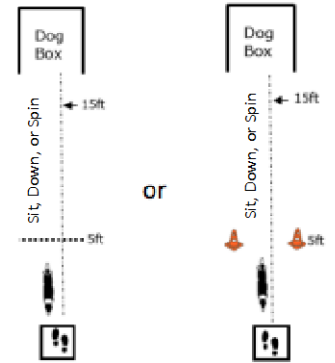

## WORKING ROUND #3

Designing JUDGE: Patricia Hunt

**W1 (DOR): Drop on Recall**

**W2 (ROF): Retrieve on the Flat**

**W3 (BR): Barrel Racing**

**W4 (DJ): Directed Jumping**

**W5 (DR): Designated Retrieve**

**W6 (BA): Back Away**

**W7 (RTC): Round the Clock**

**W8 (DS): Distance Signals**

**W9 (ROJ): Retrieve over Jump**

**DISTANCE SIGNAL SIGN CHOICE:**

**W10 (SD): Scent Discrimination**