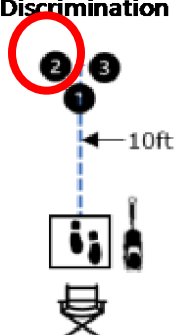

## WORKING ROUND #3

Designing JUDGE: Patricia Hunt

**W1 (DOR): Drop on Recall**

**W2 (ROF): Retrieve on the Flat**

**W3 (BR): Barrel Racing**

**W4 (DJ): Directed Jumping**

**W5 (DR): Designated Retrieve**

**W6 (BA): Back Away**

**W7 (RTC): Round the Clock**

**W8 (DS): Distance Signals**

**W9 (ROJ): Retrieve over Jump**

**DISTANCE SIGNAL SIGN CHOICE:**

#2  
STAND  
SIT  
DOWN

**W10 (SD): Scent Discrimination**