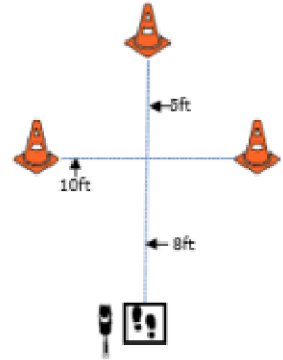

## WORKING ROUND #3

Designing JUDGE: Patricia Hunt

**W1 (DOR): Drop on Recall**

**W2 (ROF): Retrieve on the Flat**

**W3 (BR): Barrel Racing**

**W4 (DJ): Directed Jumping**

**W5 (DR): Designated Retrieve**

**W6 (BA): Back Away**