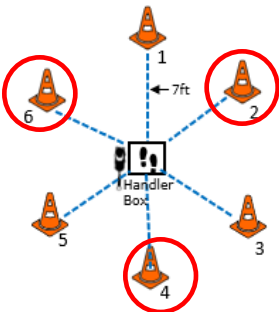

**ROOKIE**

**ELITE**

**EXPERT**

DIRECTED  
JUMPING

DESIGNATE  
D RETRIEVE

ROUND THE  
CLOCK

Circle all six  
cones in  
numerical  
order

DISTANCE  
SIGNALS