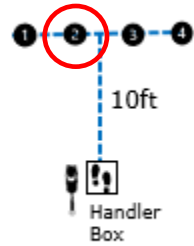

**ROOKIE**

**ELITE**

**EXPERT**

DIRECTED  
JUMPING

DESIGNATE  
D RETRIEVE

ROUND THE  
CLOCK

Circle all six  
cones in  
numerical  
order

DISTANCE  
SIGNALS