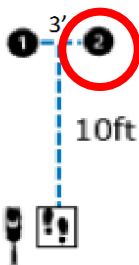

## WORKING ROUND #3

Designing JUDGE: Patricia Hunt

**W1 (DOR): Drop on Recall**

**W2 (ROF): Retrieve on the Flat**

**W3 (BR): Barrel Racing**

**W4 (DJ): Directed Jumping**

**W5 (DR): Designated Retrieve**

**W6 (BA): Back Away**