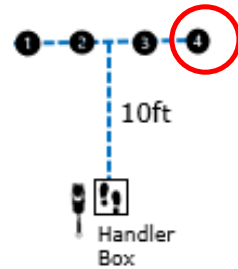

DIRECTED JUMPING

ROOKIE

ELITE

EXPERT

DESIGNATED RETRIEVE

ROUND THE CLOCK

Circle all six cones in numerical order

DISTANCE SIGNALS