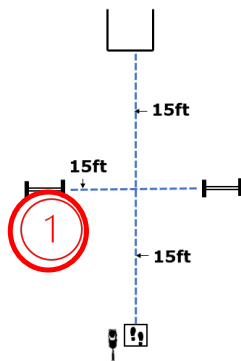

WORKING ROUND #4

CARO Virtual Trial

T023-011 / October 2-15, 2023

30' x 30'

Max Course Time

3 exercises: 5 minutes

2 exercises: 4 minutes

1 exercise: 3 minutes

DIRECTED JUMPING

ROOKIE

ELITE

EXPERT

DESIGNATED RETRIEVE

ROUND THE CLOCK

Circle all six cones in numerical order

DISTANCE SIGNALS

#2
STAND
SIT
DOWN

#3
DOWN
STAND
SIT
STAND

#1
STAND
DOWN
STAND
SIT
SPIN

SCENT DISCRIMINATION

JUDGE: Sarah Knight