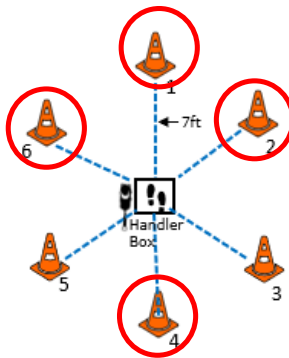

DIRECTED JUMPING

ROOKIE

ELITE

EXPERT

DESIGNATED RETRIEVE

ROUND THE CLOCK

Circle all six cones in numerical order

DISTANCE SIGNALS