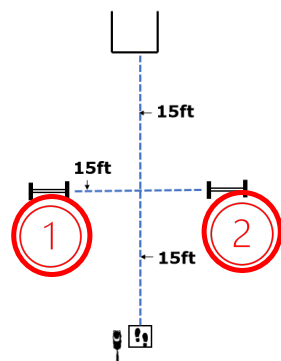

DIRECTED JUMPING

ROOKIE

ELITE

EXPERT

DESIGNATED RETRIEVE

ROUND THE CLOCK

Circle all six cones in numerical order

DISTANCE SIGNALS