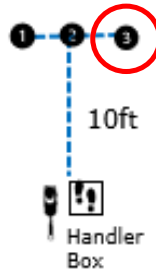

DIRECTED JUMPING

ROOKIE

ELITE

EXPERT

DESIGNATED RETRIEVE

ROUND THE CLOCK

Circle all six cones in numerical order

DISTANCE SIGNALS