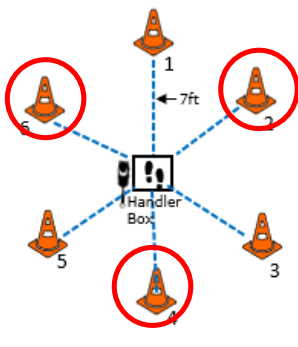

DIRECTED JUMPING

ROOKIE

ELITE

EXPERT

DESIGNATED RETRIEVE

ROUND THE CLOCK

Circle all six cones in numerical order

DISTANCE SIGNALS