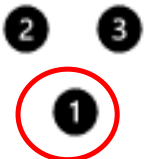

Circle all six cones in numerical order

DISTANCE SIGNALS

#2
STAND
SIT
DOWN

#3
DOWN
STAND
SIT
STAND

#1
STAND
DOWN
STAND
SIT
SPIN

SCENT DISCRIMINATION