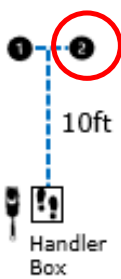

DIRECTED JUMPING

ROOKIE

ELITE

EXPERT

DESIGNATED RETRIEVE

ROUND THE CLOCK

Circle all six cones in numerical order

DISTANCE SIGNALS