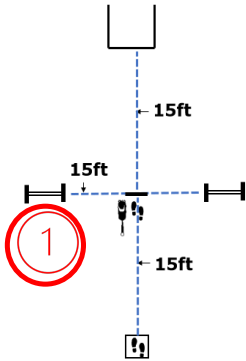

WORKING ROUND #4

CARO Virtual Trial

T023-011 / October 2-15, 2023

30' x 30'

Max Course Time

3 exercises: 5 minutes

2 exercises: 4 minutes

1 exercise: 3 minutes

DIRECTED JUMPING

ROOKIE

ELITE

EXPERT

DESIGNATED RETRIEVE

ROUND THE CLOCK

Circle all six cones in numerical order

DISTANCE SIGNALS