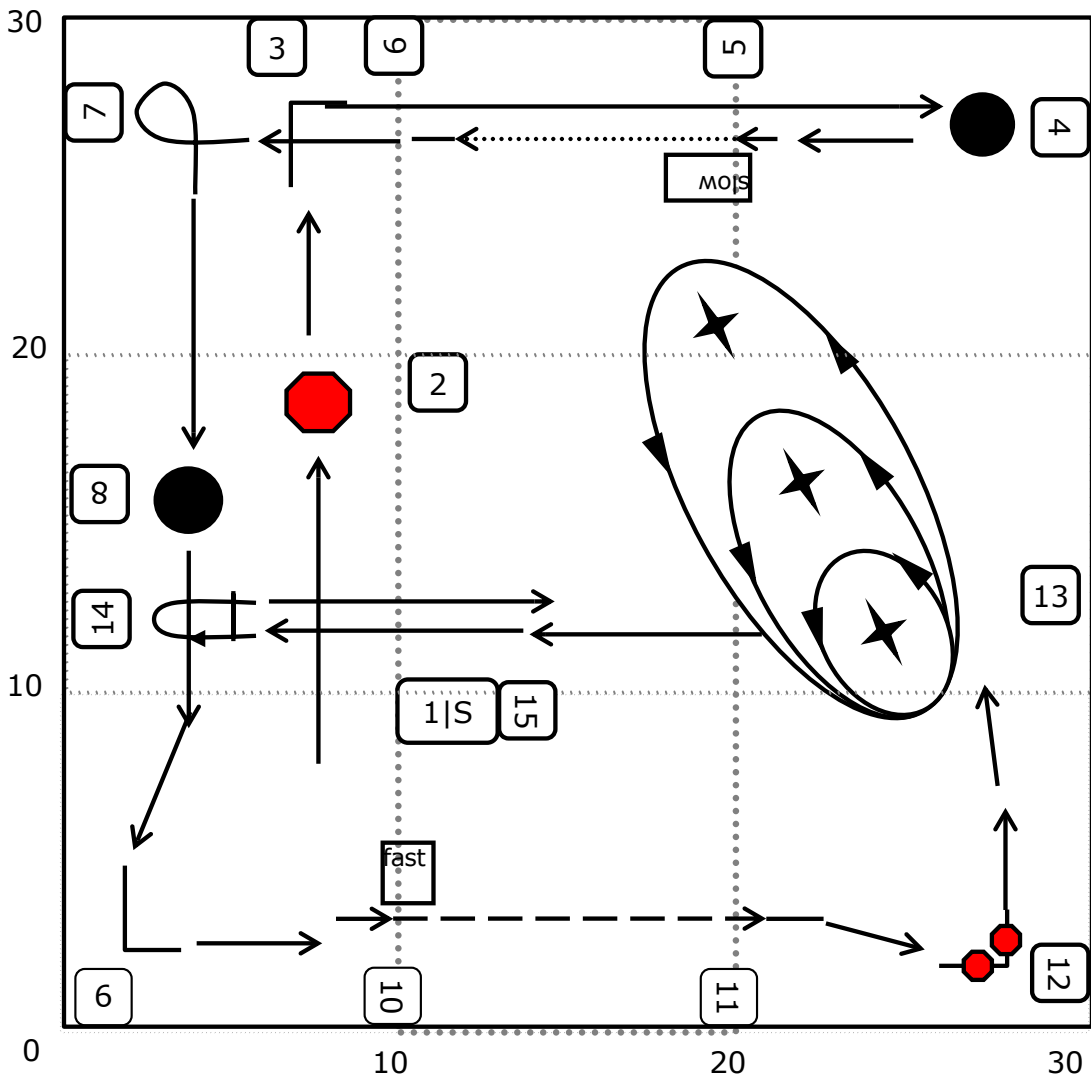

Novice 1
 CARO Virtual Trial
 T23-010 May 14-26th 2023
 30' x 30'
 Max Course Time: 4 minutes Brace Course Time: 5 minutes

1. **Start**
2. **Halt** – Down – Sit (102) 
3. Right Turn (110)
4. Call Front – Return to Heel (125) 
5. Slow Pace (118)
6. Normal Pace (120)
7. 270 Right (114)
8. Call Front – Finish Right (121) 
9. Left Turn (111)
10. Fast Pace (119)
11. Normal Pace (120)
12. **Halt** – 90 Degree Pivot Left – Halt (108) 
13. Spiral Left (127)
14. 180 Right (112)
15. **Finish**

Camera must be placed along this side of the ring

Designed by Sarah Knight
 Course Approved by Debby DaCosta