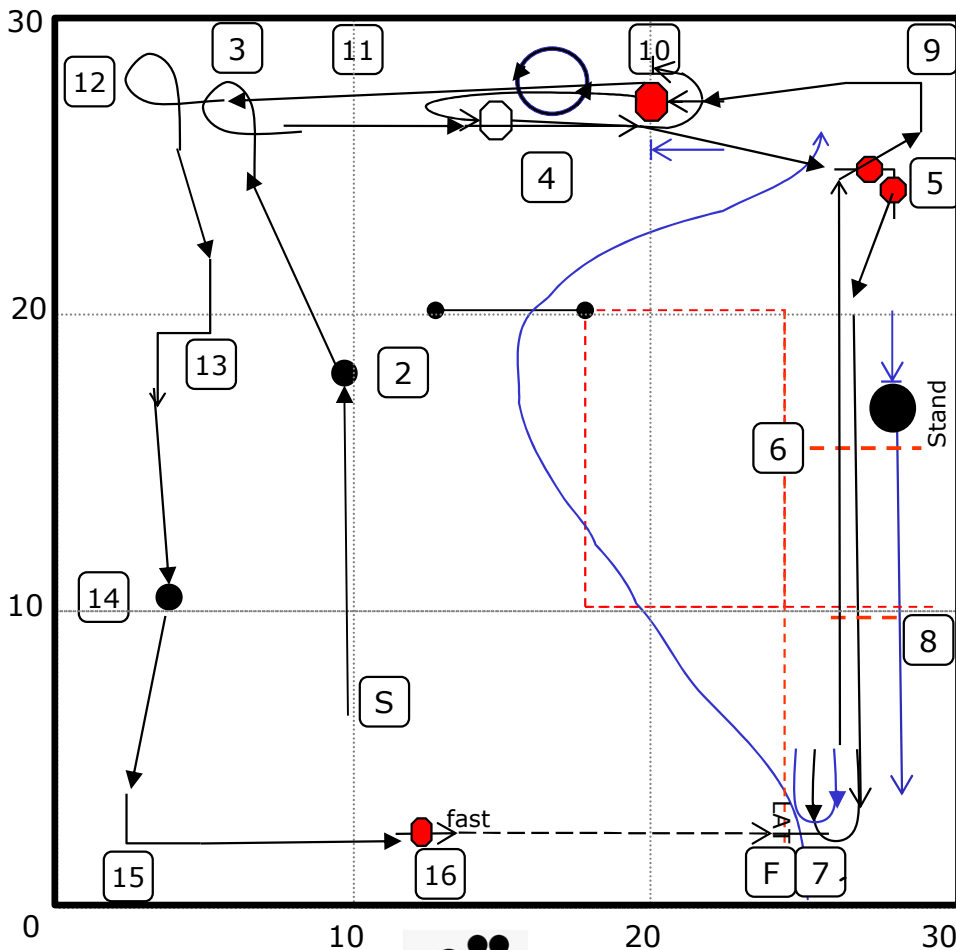

Excellent 1

CARO Virtual Trial
 T23-010 / May 14-26, 2023
 30' x 30'
 Max Course Time: 3 mins
 Brace Course Time: 4 mins

- 1. Start**
- 2. Halt** – Stand – Down (300)
3. 270 Left (115)
4. Dog Circles Left (202)
- 5. Halt** – 90 Degree Pivot Right – Halt (107)
6. Moving Stand Call to Heel (303)
7. Left About Turn (207)
8. Jump (311)
9. Left Turn (111)
- 10. Halt** – Stand – Leave (306)
11. Down Dog – Return to Heel (308)
12. 270 Right (114)
13. Moving Sidestep Right (204)
- 14. Halt** – Stand – Sit (301)
15. Left Turn (111)
- 16. Halt** – Fast Forward from Sit (200)
- 17. Finish**