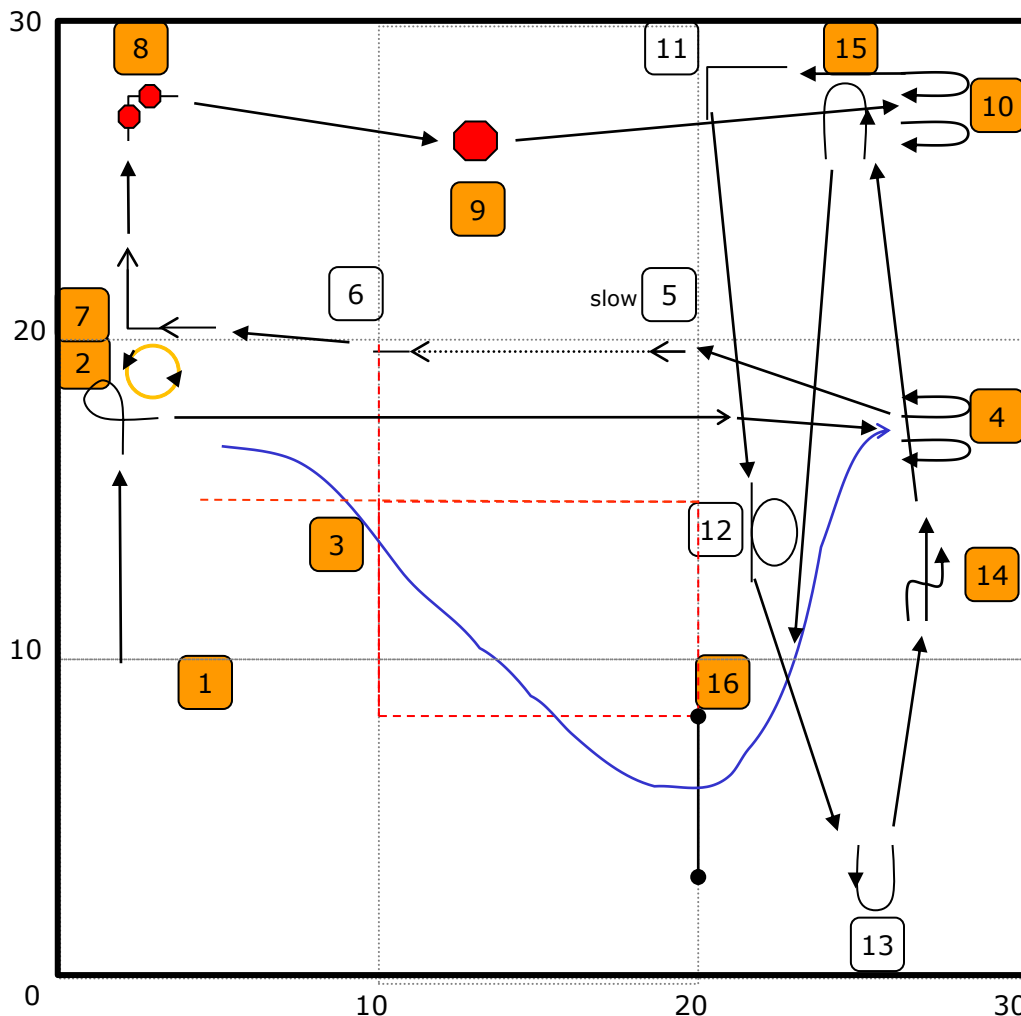

# VERSATILITY/VERSATILITY BRACE 2

CARO Virtual Trial  
Trial T23-010 / May 14-26, 2023  
30' x 30'  
Max Time: 3 minutes  
Brace Time: 4 minutes

1. Start – **Dog on Right**
2. 270 Left (424) **(R)**
3. Jump (439) **(R)**
4. Turn Away (401) **(Change R to L)**
5. Slow Pace (118) **(L)**
6. Normal Pace (120) **(L)**
7. Spin Left-Right Turn-Cross Behind(407)  
**(Change L to R)**
8. **Halt**-90 Degree Pivot Right-Halt (416) **(R)**
9. **Halt** – Stand (409) **(R)**
10. Side by Side Right (402) **(R)**
11. Left Turn (111) **(L)**
12. 360 Left (117) **(L)**
13. 180 Left (113) **(L)**
14. Weave Through Legs (406)  
**(Change Lt to R)**
15. 180 Left (422) **(R)**
16. Finish – **Dog on Right**

Place  
Camera  
on this  
side of  
the ring

Judge: Tanya L. Strom

Good Luck &  
Have Fun