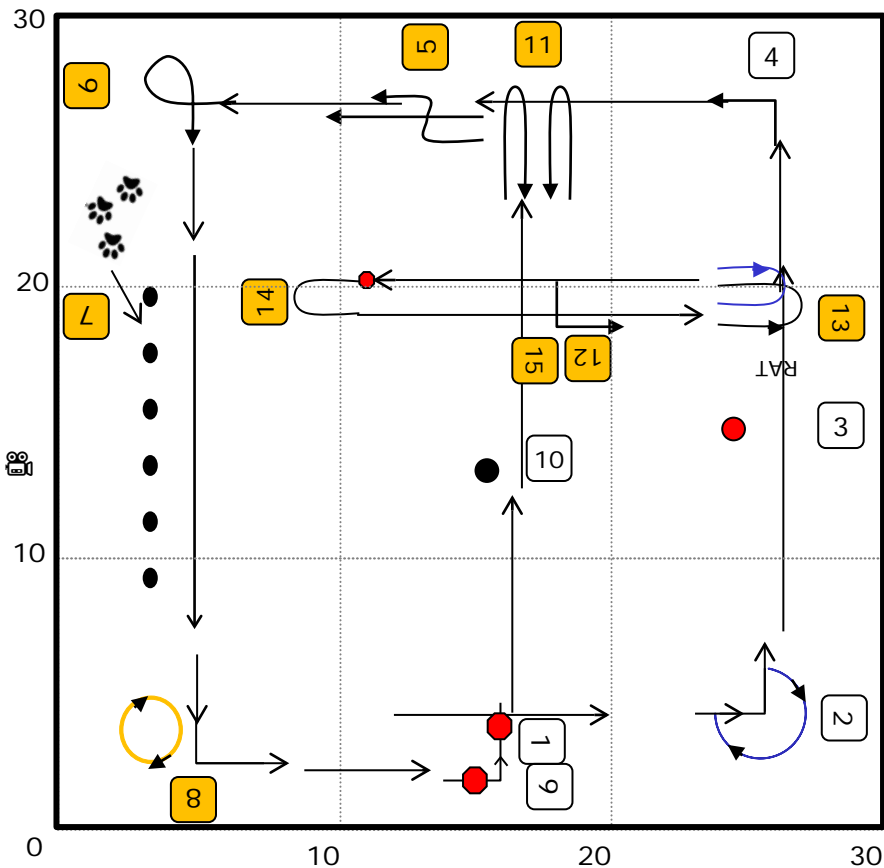

Versatility Excellent/ ROUND 2

CARO Virtual Trial

T23-010/ May 14 – 26, 2023

30' x 30'

Max Course Time: 3 Minutes

Brace Course Time: 4 Minutes

1. **Start (L)**
2. **Left Turn - Dog Circles Right (206) (L)**
3. **Halt – Stand – Down (300) (L)**
4. **Left Turn (111) (L)**
5. **Weave Through Legs (406) (C)**
6. **270 Right (423) (R)**
7. **Weave Poles (442) (R)**
8. **Spin Right – Left Turn – Cross Behind (408) (C)**
9. **Halt – 90 Degree Pivot Left – Halt (108) (L)**
10. **Moving Stand Walk Around (302) (L)**
11. **Turn In (400) (C)**
12. **Left Turn (420) (R)**
13. **Right About Turn (510) (R)**
14. **Halt – From Sit – 180 Left (514) (R)**
15. **Finish**