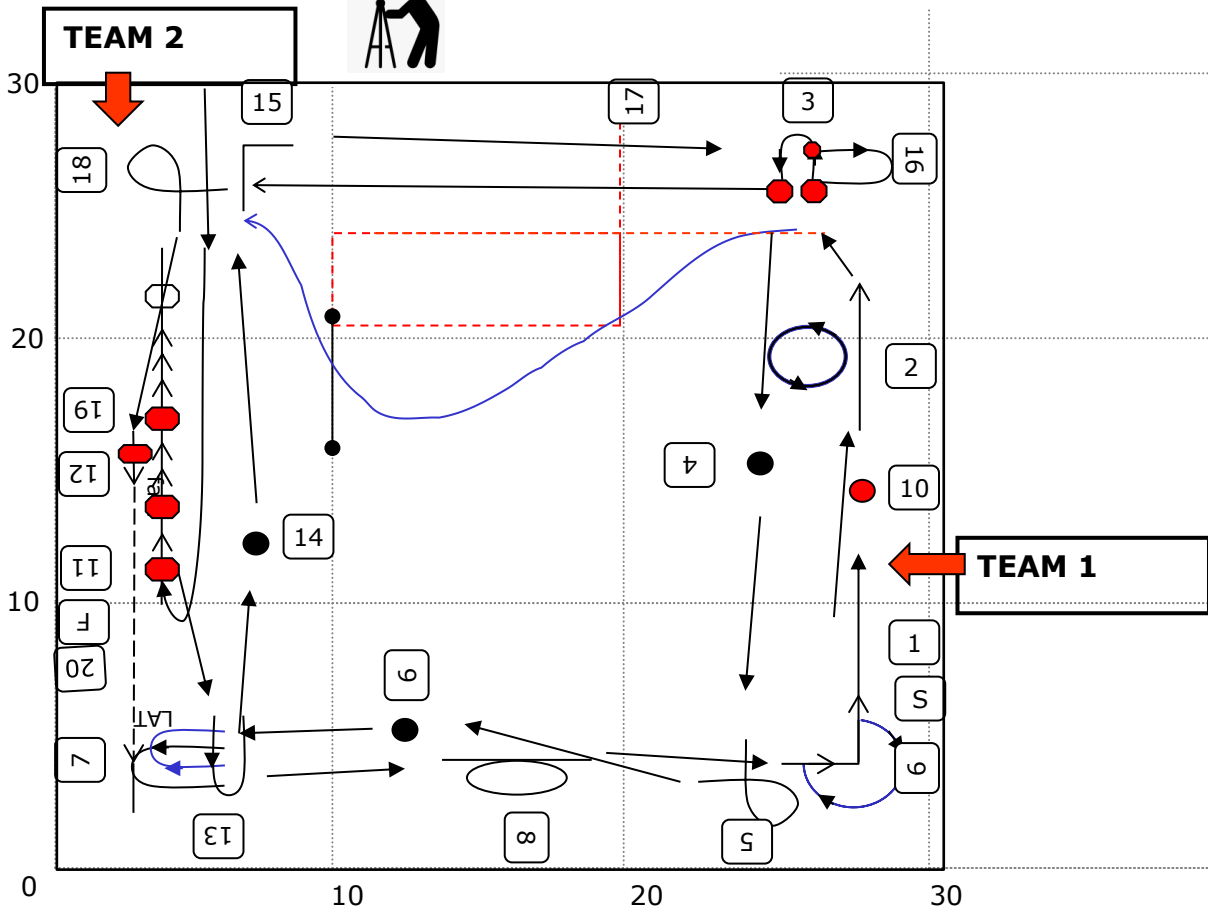

ADVANCED TEAM 1

Virtual Trial / T23-010

Date May 14-26 2023

Course Size 30 x 30 / Indoor / Outdoor

Max Course Time: 3 Minutes

TEAM 1

1. **Start**
2. Dog Circles Left (202)
3. **Halt** - 180 Degree Pivot Left - Halt (209) 
4. Call Front - Forward Left (124)
5. 270 Left (115)
6. Moving Down Walk Around (203) 
7. Left About Turn (207)
8. 360 Right (116)
9. Left Turn - Dog Circles Right (206)
10. **Halt** - Down - Sit (102) 

TEAM 2

11. Call Front - 1,2,3 Steps Backward (215)
12. Forward Right (218)
13. 180 Left (113)
14. Call Front - Forward Right (123)
15. Right Turn (110)
16. **Halt** - From Sit - 180 Right (210)
17. Jump (220)
18. 270 Right (114)
19. **Halt** - Fast Forward from Sit (200)
20. **Finish**

Designed by and Judge: Patricia Tschanen