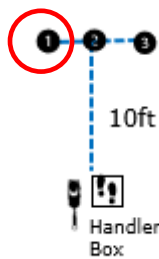

DESIGNATE
D RETRIEVE