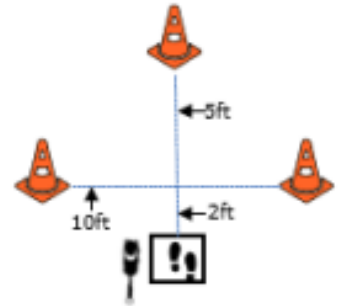

ROOKIE LEVEL

WORKING ROUND #4

JUDGE: Nicole Wiebe

W1 (DOR): Drop on Recall

W2 (ROF): Retrieve on the Flat

W3 (BR): Barrel Racing

W4 (DJ): Directed Jumping

LEFT JUMP

W5 (DR): Designated Retrieve

W6 (BA): Back Away

W7 (RTC): Round the Clock

Cones:
#1
#4
#5

W8 (DS): Distance Signals

W9 (ROJ): Retrieve over Jump

DISTANCE SIGNAL SIGN CHOICE:

Rookie Distance Signals
STATION SIGN #2