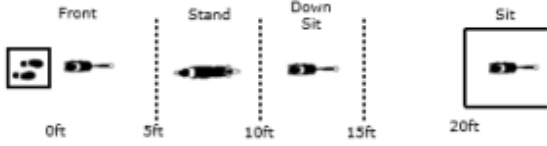

EXPERT LEVEL

WORKING ROUND #

JUDGE:

W1 (DOR): Drop on Recall