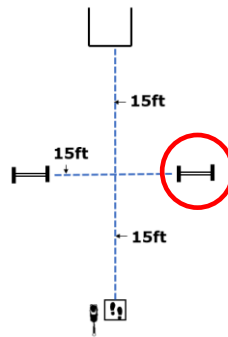

WORKING 4
CARO Virtual Trial
T23-010 / May 14-26, 2023
30' x 30'

Max Course Time
3 exercises: 5 minutes
2 exercises: 4 minutes
1 exercise: 3 minutes

ROOKIE

ELITE

EXPERT

DIRECTED
JUMPING