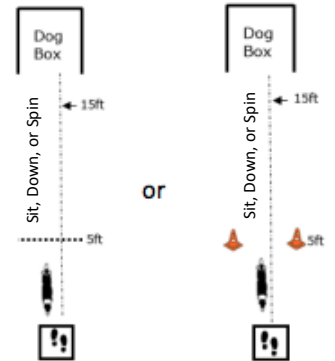

EXPERT LEVEL

WORKING ROUND #

JUDGE:

W1 (DOR): Drop on Recall

W2 (ROF): Retrieve on the Flat

W3 (BR): Barrel Racing

W4 (DJ): Directed Jumping

W5 (DR): Designated Retrieve

W6 (BA): Back Away

W7 (RTC): Round the Clock

CIRCLE ALL CONES CLOCKWISE STARTING WITH 1 THROUGH TO 6

W8 (DS): Distance Signals

W9 (ROJ): Retrieve over Jump

DISTANCE SIGNAL SIGN CHOICE:

Expert Distance Signals
STATION SIGN #1