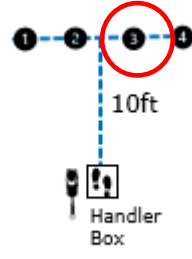

DESIGNATE
D RETRIEVE