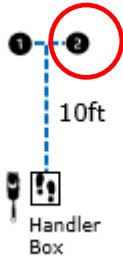

WORKING 4
CARO Virtual Trial
 T23-010 / May 14-26, 2023
 30' x 30'

Max Course Time
 3 exercises: 5 minutes
 2 exercises: 4 minutes
 1 exercise: 3 minutes

ROOKIE

ELITE

EXPERT

DIRECTED
JUMPING

DESIGNATE
D RETRIEVE