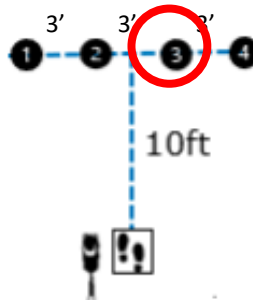

EXPERT LEVEL

WORKING ROUND #

JUDGE:

W1 (DOR): Drop on Recall

W2 (ROF): Retrieve on the Flat

W3 (BR): Barrel Racing

W4 (DJ): Directed Jumping

W5 (DR): Designated Retrieve