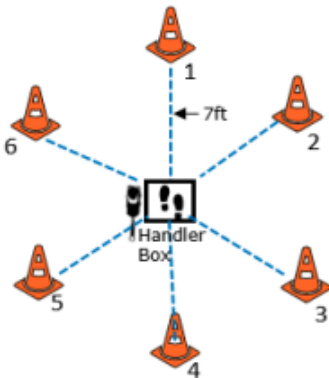

EXPERT LEVEL

WORKING ROUND #

JUDGE:

W1 (DOR): Drop on Recall

W2 (ROF): Retrieve on the Flat

W3 (BR): Barrel Racing

W4 (DJ): Directed Jumping

W5 (DR): Designated Retrieve

W6 (BA): Back Away

W7 (RTC): Round the Clock

CIRCLE ALL CONES CLOCKWISE STARTING WITH 1 THROUGH TO 6

W8 (DS): Distance Signals

W9 (ROJ): Retrieve over Jump

DISTANCE SIGNAL SIGN CHOICE:

Expert Distance Signals
STATION SIGN #1