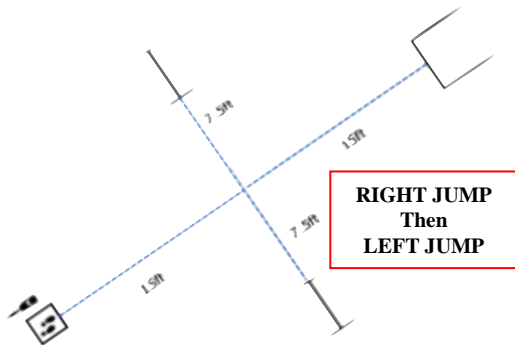

EXPERT LEVEL

WORKING ROUND #

JUDGE:

W1 (DOR): Drop on Recall

W2 (ROF): Retrieve on the Flat

W3 (BR): Barrel Racing

W4 (DJ): Directed Jumping

W5 (DR): Designated Retrieve