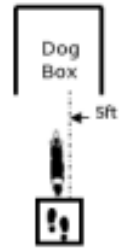

ROOKIE LEVEL

WORKING ROUND #4

JUDGE: Nicole Wiebe

W1 (DOR): Drop on Recall

W2 (ROF): Retrieve on the Flat

W3 (BR): Barrel Racing

W4 (DJ): Directed Jumping

LEFT JUMP

W5 (DR): Designated Retrieve

W6 (BA): Back Away

W7 (RTC): Round the Clock

Cones:
#1
#4
#5

W8 (DS): Distance Signals

W9 (ROJ): Retrieve over Jump

DISTANCE SIGNAL SIGN CHOICE:

Rookie Distance Signals
STATION SIGN #2