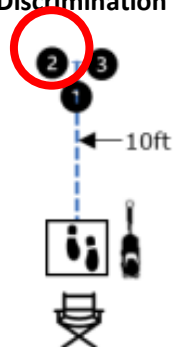

W10 (SD): Scent Discrimination