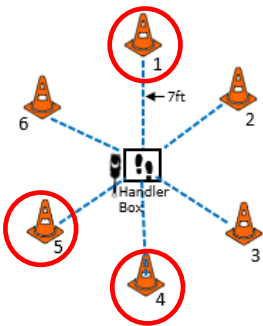

ROUND THE
CLOCK

Circle all six
cones in
numerical
order

DISTANCE
SIGNALS

#2
STAND
SIT
DOWN

#3
DOWN
STAND
SIT
STAND

#1
STAND
DOWN
STAND
SIT
SPIN

SCENT
DISCRIMINATION

JUDGE: Nicole Wiebe