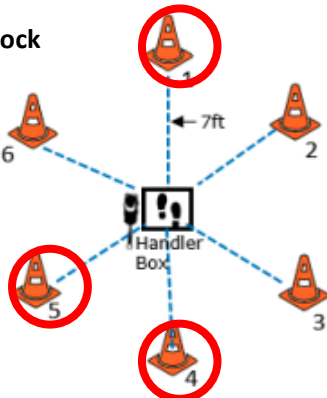

W5 (DR): Designated Retrieve

W6 (BA): Back Away

W7 (RTC): Round the Clock

Cones:
#1
#4
#5

W8 (DS): Distance Signals

W9 (ROJ): Retrieve over Jump

DISTANCE SIGNAL SIGN CHOICE:

Rookie Distance Signals
STATION SIGN #2

STAND
SIT
DOWN

W10 (SD): Scent Discrimination

ELITE LEVEL

WORKING ROUND #4

JUDGE: Nicole Wiebe

<p>W1 (DOR): Drop on Recall</p>	<p>W2 (ROF): Retrieve on the Flat</p>	<p>W3 (BR): Barrel Racing</p>
<p>W4 (DJ): Directed Jumping</p>	<p>W5 (DR): Designated Retrieve</p>	<p>W6 (BA): Back Away</p>
<p>W7 (RTC): Round the Clock</p> <div style="border: 1px solid red; padding: 5px; width: fit-content;"> <p>Cones: #2 #3 #5 #6</p> </div>	<p>W8 (DS): Distance Signals</p>	<p>W9 (ROJ): Retrieve over Jump</p>
<p>DISTANCE SIGNAL SIGN CHOICE:</p> <div style="border: 2px solid red; padding: 10px; text-align: center;"> <p>Elite Distance Signals STATION SIGN #3 DOWN STAND SIT STAND</p> </div>		<p>W10 (SD): Scent Discrimination</p>