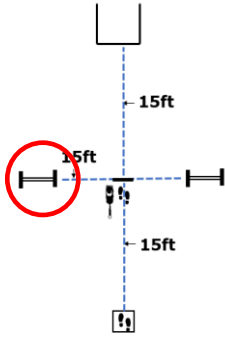

WORKING 4
CARO Virtual Trial
 T23-010 / May 14-26, 2023
 30' x 30'

Max Course Time
 3 exercises: 5 minutes
 2 exercises: 4 minutes
 1 exercise: 3 minutes

ROOKIE

ELITE

EXPERT

DIRECTED
JUMPING

DESIGNATE
D RETRIEVE

ROOKIE LEVEL

WORKING ROUND #4

JUDGE: Nicole Wiebe

W1 (DOR): Drop on Recall

W2 (ROF): Retrieve on the Flat

W3 (BR): Barrel Racing

W4 (DJ): Directed Jumping

LEFT JUMP

W5 (DR): Designated Retrieve

W6 (BA): Back Away

W7 (RTC): Round the Clock

Cones:
#1
#4
#5

W8 (DS): Distance Signals

W9 (ROJ): Retrieve over Jump

DISTANCE SIGNAL SIGN CHOICE:

Rookie Distance Signals
STATION SIGN #2