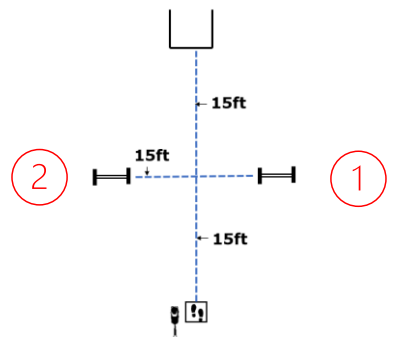

WORKING 4
CARO Virtual Trial
 T23-010 / May 14-26, 2023
 30' x 30'

Max Course Time
 3 exercises: 5 minutes
 2 exercises: 4 minutes
 1 exercise: 3 minutes

ROOKIE

ELITE

EXPERT

DIRECTED
JUMPING

DESIGNATE
D RETRIEVE