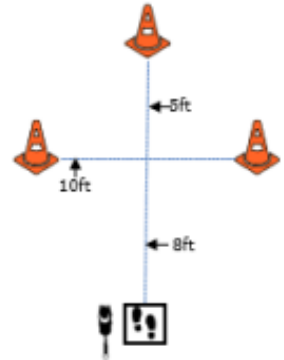

EXPERT LEVEL

WORKING ROUND #

JUDGE:

W1 (DOR): Drop on Recall

W2 (ROF): Retrieve on the Flat

W3 (BR): Barrel Racing

W4 (DJ): Directed Jumping

W5 (DR): Designated Retrieve

W6 (BA): Back Away

W7 (RTC): Round the Clock

CIRCLE ALL CONES CLOCKWISE STARTING WITH 1 THROUGH TO 6

W8 (DS): Distance Signals

W9 (ROJ): Retrieve over Jump

DISTANCE SIGNAL SIGN CHOICE:

Expert Distance Signals
STATION SIGN #1