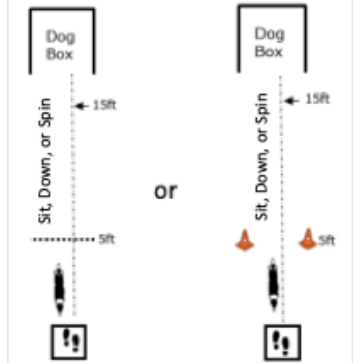

WORKING ROUND #2

CARO SUMMER EXPERT WORKING ONLY VIRTUAL TRIAL

T24-080 July 1-15, 2024

Designing Judge: JUILA SCHWARK

30' x 30'

W1 (DOR): Drop on Recall

W2 (ROF): Retrieve on the Flat

W3 (BR): Barrel Racing

W4 (DJ): Directed Jumping

W5 (DR): Designated Retrieve

W6 (BA): Back Away

W7 (RTC): Round the Clock

CIRCLE ALL CONES CLOCKWISE STARTING WITH 1 THROUGH TO 6

W8 (DS): Distance Signals

W9 (ROJ): Retrieve over Jump