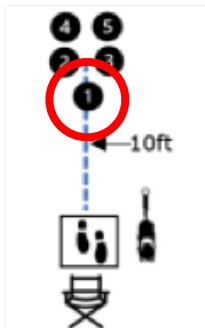

W10 (SD): Scent Discrimination

Max Course Time

3 exercises: 5 minutes
2 exercises: 4 minutes
1 exercise: 3 minutes