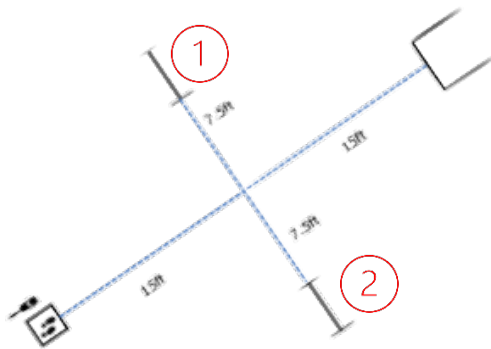

WORKING ROUND #2

CARO SUMMER EXPERT WORKING ONLY VIRTUAL TRIAL

T24-080 July 1-15, 2024

Designing Judge: JUILA SCHWARK

30' x 30'

W1 (DOR): Drop on Recall

W2 (ROF): Retrieve on the Flat

W3 (BR): Barrel Racing

W4 (DJ): Directed Jumping

W5 (DR): Designated Retrieve

W6 (BA): Back Away

W7 (RTC): Round the Clock

CIRCLE ALL CONES CLOCKWISE STARTING WITH 1 THROUGH TO 6

W8 (DS): Distance Signals

W9 (ROJ): Retrieve over Jump