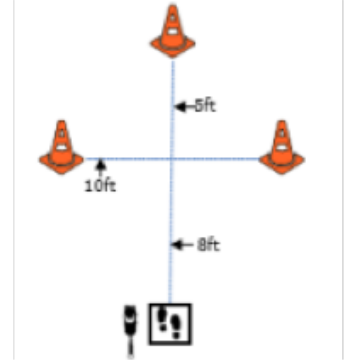

WORKING ROUND #2

CARO SUMMER EXPERT WORKING ONLY VIRTUAL TRIAL

T24-080 July 1-15, 2024

Designing Judge: JUILA SCHWARK

30' x 30'

W1 (DOR): Drop on Recall

W2 (ROF): Retrieve on the Flat

W3 (BR): Barrel Racing

W4 (DJ): Directed Jumping

W5 (DR): Designated Retrieve

W6 (BA): Back Away

W7 (RTC): Round the Clock

CIRCLE ALL CONES CLOCKWISE STARTING WITH 1 THROUGH TO 6

W8 (DS): Distance Signals

W9 (ROJ): Retrieve over Jump