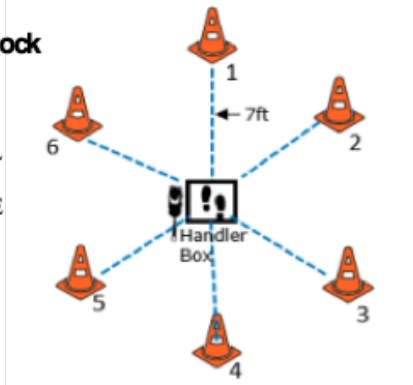

W4 (DJ): Directed Jumping

W5 (DR): Designated Retrieve

W6 (BA): Back Away

W7 (RTC): Round the Clock

CIRCLE ALL CONES CLOCKWISE STARTING WITH 1 THROUGH TO 6

W8 (DS): Distance Signals

W9 (ROJ): Retrieve over Jump