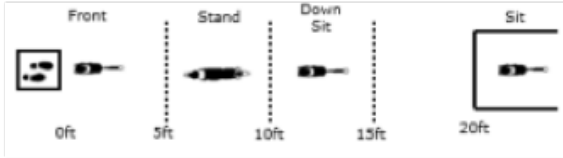

WORKING ROUND #2

CARO SUMMER EXPERT WORKING ONLY VIRTUAL TRIAL

T24-080 July 1-15, 2024

Designing Judge: JUILA SCHWARK

30' x 30'

W1 (DOR): Drop on Recall