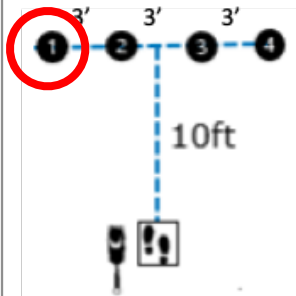

W4 (DJ): Directed Jumping

W5 (DR): Designated Retrieve

W6 (BA): Back Away

W7 (RTC): Round the Clock

CIRCLE ALL CONES CLOCKWISE STARTING WITH 1 THROUGH TO 6

W8 (DS): Distance Signals

W9 (ROJ): Retrieve over Jump