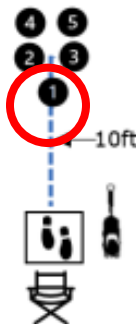

W10 (SD): Scent Discrimination

Max Course Time

3 exercises: 5 minutes
2 exercises: 4 minutes
1 exercise: 3 minutes