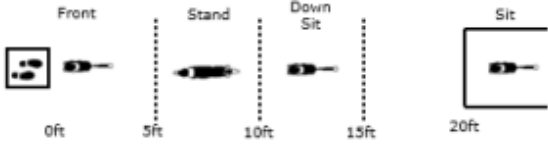

**WORKING ROUND 3**  
 CARO Summer Working Virtual Trial  
 T024-082 / Aug 1-15  
 Designing Judge: Emma Bell  
 30' x 30'

**W1 (DOR): Drop on Recall**

**W2 (ROF): Retrieve on the Flat**

**W3 (BR): Barrel Racing**

**W4 (DJ): Directed Jumping**

**W5 (DR): Designated Retrieve**

**W6 (BA): Back Away**

**W7 (RTC): Round the Clock**

CIRCLE ALL CONES CLOCKWISE STARTING WITH 1 THROUGH TO 6

**W8 (DS): Distance Signals**

**W9 (ROJ): Retrieve over Jump**