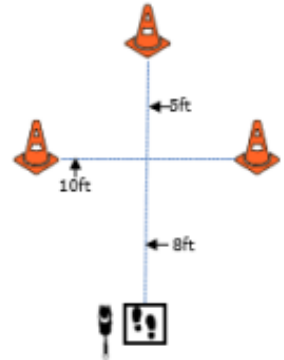

**WORKING ROUND 3**  
 CARO Summer Working Virtual Trial  
 T024-082 / Aug 1-15  
 Designing Judge: Emma Bell  
 30' x 30'

**W1 (DOR): Drop on Recall**

**W2 (ROF): Retrieve on the Flat**

**W3 (BR): Barrel Racing**

**W4 (DJ): Directed Jumping**

**W5 (DR): Designated Retrieve**

**W6 (BA): Back Away**

**W7 (RTC): Round the Clock**

CIRCLE ALL CONES CLOCKWISE STARTING WITH 1 THROUGH TO 6

**W8 (DS): Distance Signals**

**W9 (ROJ): Retrieve over Jump**