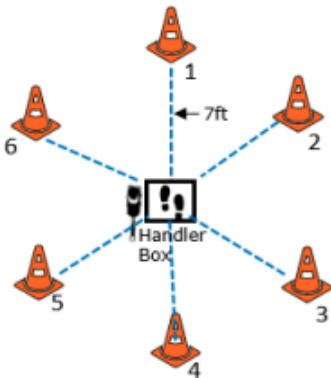

**W4 (DJ): Directed Jumping**

**W5 (DR): Designated Retrieve**

**W6 (BA): Back Away**

**W7 (RTC): Round the Clock**

CIRCLE ALL CONES CLOCKWISE STARTING WITH 1 THROUGH TO 6

**W8 (DS): Distance Signals**

**W9 (ROJ): Retrieve over Jump**