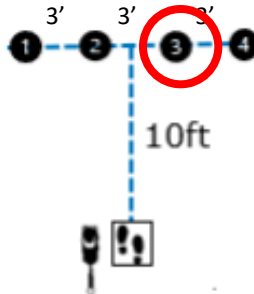

**WORKING ROUND 3**  
 CARO Summer Working Virtual Trial  
 T024-082 / Aug 1-15  
 Designing Judge: Emma Bell  
 30' x 30'

**W1 (DOR): Drop on Recall**

**W2 (ROF): Retrieve on the Flat**

**W3 (BR): Barrel Racing**

**W4 (DJ): Directed Jumping**

**W5 (DR): Designated Retrieve**

**W6 (BA): Back Away**

**W7 (RTC): Round the Clock**

CIRCLE ALL CONES CLOCKWISE STARTING WITH 1 THROUGH TO 6

**W8 (DS): Distance Signals**

**W9 (ROJ): Retrieve over Jump**