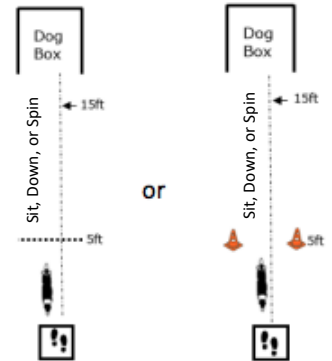

**WORKING ROUND 3**  
 CARO Summer Working Virtual Trial  
 T024-082 / Aug 1-15  
 Designing Judge: Emma Bell  
 30' x 30'

**W1 (DOR): Drop on Recall**

**W2 (ROF): Retrieve on the Flat**

**W3 (BR): Barrel Racing**

**W4 (DJ): Directed Jumping**

**W5 (DR): Designated Retrieve**

**W6 (BA): Back Away**

**W7 (RTC): Round the Clock**

CIRCLE ALL CONES CLOCKWISE STARTING WITH 1 THROUGH TO 6

**W8 (DS): Distance Signals**

**W9 (ROJ): Retrieve over Jump**