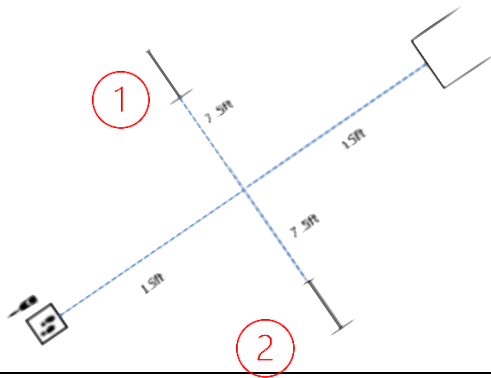

**WORKING ROUND 3**  
 CARO Summer Working Virtual Trial  
 T024-082 / Aug 1-15  
 Designing Judge: Emma Bell  
 30' x 30'

**W1 (DOR): Drop on Recall**

**W2 (ROF): Retrieve on the Flat**

**W3 (BR): Barrel Racing**

**W4 (DJ): Directed Jumping**

**W5 (DR): Designated Retrieve**

**W6 (BA): Back Away**

**W7 (RTC): Round the Clock**

CIRCLE ALL CONES CLOCKWISE STARTING WITH 1 THROUGH TO 6

**W8 (DS): Distance Signals**

**W9 (ROJ): Retrieve over Jump**