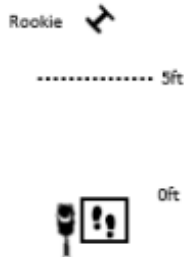

ROOKIE LEVEL

WORKING ROUND #1

JUDGE: Emma Bell

W1 (DOR): Drop on Recall

W2 (ROF): Retrieve on the Flat

W3 (BR): Barrel Racing

W4 (DJ): Directed Jumping

RIGHT JUMP

W5 (DR): Designated Retrieve

W6 (BA): Back Away

W7 (RTC): Round the Clock

W8 (DS): Distance Signals

W9 (ROJ): Retrieve over Jump

DISTANCE SIGNAL SIGN CHOICE:

**Rookie Distance Signals
STATION SIGN #4**

DOWN
SIT
STAND