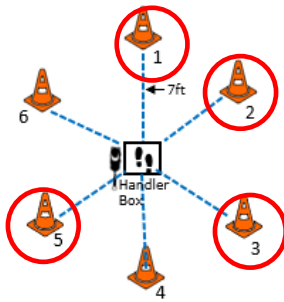

ROUND THE
CLOCK

Circle all six
cones in
numerical
order

DISTANCE
SIGNALS

#4
DOWN
SIT
STAND

#4
DOWN
SIT
STAND
SPIN

#4
DOWN
SIT
STAND
DOWN
SPIN

SCENT
DISCRIMINATION

JUDGE: Emma Bell