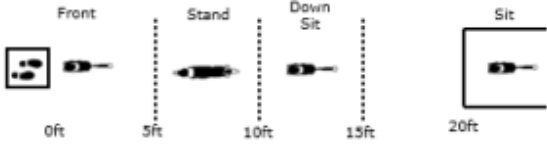

DISTANCE SIGNAL SIGN CHOICE:

- Elite Distance Signals**
STATION SIGN #4
- DOWN
 - SIT
 - STAND
 - SPIN

W10 (SD): Scent Discrimination

EXPERT LEVEL

WORKING ROUND #1

JUDGE: Emma Bell

W1 (DOR): Drop on Recall

W2 (ROF): Retrieve on the Flat