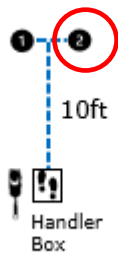

DESIGNATE
D RETRIEVE