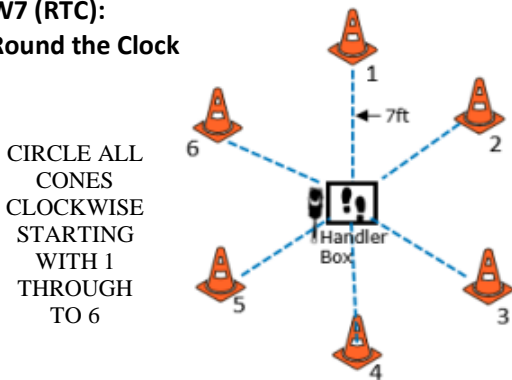

W3 (BR): Barrel Racing

W4 (DJ): Directed Jumping

W5 (DR): Designated Retrieve

W6 (BA): Back Away

W7 (RTC): Round the Clock

W8 (DS): Distance Signals

W9 (ROJ): Retrieve over Jump

DISTANCE SIGNAL SIGN CHOICE: