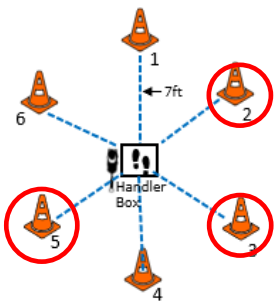

ROUND THE
CLOCK

Circle all six
cones in
numerical
order

DISTANCE
SIGNALS

#4
DOWN
SIT
STAND

#4
DOWN
SIT
STAND
SPIN

#4
DOWN
SIT
STAND
DOWN
SPIN

SCENT
DISCRIMINATION

JUDGE: Emma Bell