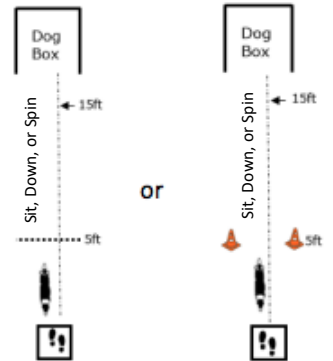

W3 (BR): Barrel Racing

W4 (DJ): Directed Jumping

W5 (DR): Designated Retrieve

W6 (BA): Back Away

W7 (RTC): Round the Clock

W8 (DS): Distance Signals

W9 (ROJ): Retrieve over Jump

DISTANCE SIGNAL SIGN CHOICE: