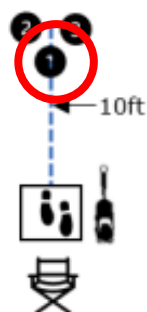

W10 (SD): Scent Discrimination