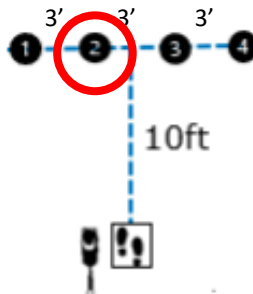

DISTANCE SIGNAL SIGN CHOICE:

- Elite Distance Signals**
STATION SIGN #4
- DOWN
 - SIT
 - STAND
 - SPIN

W10 (SD): Scent Discrimination

EXPERT LEVEL

WORKING ROUND #1

JUDGE: Emma Bell

W1 (DOR): Drop on Recall

W2 (ROF): Retrieve on the Flat

W3 (BR): Barrel Racing

W4 (DJ): Directed Jumping

W5 (DR): Designated Retrieve

W6 (BA): Back Away

W7 (RTC): Round the Clock

W8 (DS): Distance Signals

W9 (ROJ): Retrieve over Jump

DISTANCE SIGNAL SIGN CHOICE: