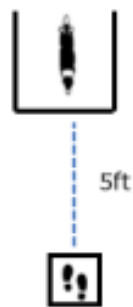

W5 (DR): Designated Retrieve

W6 (BA): Back Away

W7 (RTC): Round the Clock

W8 (DS): Distance Signals

W9 (ROJ): Retrieve over Jump

DISTANCE SIGNAL SIGN CHOICE:

**Rookie Distance Signals
STATION SIGN #4**

DOWN
SIT
STAND