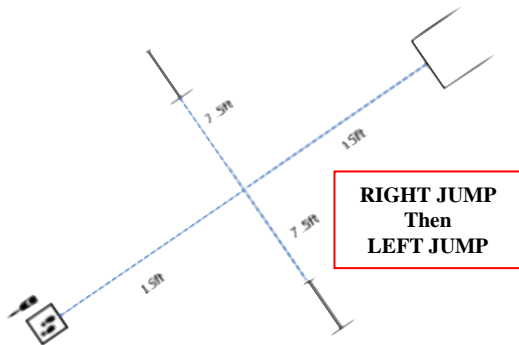

DISTANCE SIGNAL SIGN CHOICE:

- Elite Distance Signals**
STATION SIGN #4
- DOWN
 - SIT
 - STAND
 - SPIN

W10 (SD): Scent Discrimination

EXPERT LEVEL

WORKING ROUND #1

JUDGE: Emma Bell

W1 (DOR): Drop on Recall

W2 (ROF): Retrieve on the Flat

W3 (BR): Barrel Racing

W4 (DJ): Directed Jumping

W5 (DR): Designated Retrieve

W6 (BA): Back Away

W7 (RTC): Round the Clock

W8 (DS): Distance Signals

W9 (ROJ): Retrieve over Jump

DISTANCE SIGNAL SIGN CHOICE: