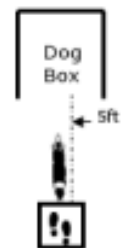

ROOKIE LEVEL

WORKING ROUND #1

JUDGE: Emma Bell

W1 (DOR): Drop on Recall

W2 (ROF): Retrieve on the Flat

W3 (BR): Barrel Racing

W4 (DJ): Directed Jumping

RIGHT JUMP

W5 (DR): Designated Retrieve

W6 (BA): Back Away

W7 (RTC): Round the Clock

W8 (DS): Distance Signals

W9 (ROJ): Retrieve over Jump

DISTANCE SIGNAL SIGN CHOICE:

**Rookie Distance Signals
STATION SIGN #4**

DOWN
SIT
STAND