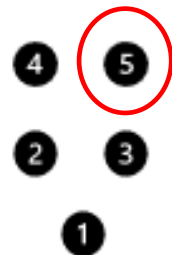

ROUND THE
CLOCK

Circle all six
cones in
numerical
order

DISTANCE
SIGNALS

#4
DOWN
SIT
STAND

#4
DOWN
SIT
STAND
SPIN

#4
DOWN
SIT
STAND
DOWN
SPIN

SCENT
DISCRIMINATION

JUDGE: Emma Bell