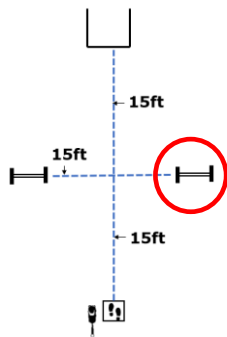

WORKING 1
CARO Virtual Trial
 T23-010 / May 14-26, 2023
 30' x 30'

Max Course Time
 3 exercises: 5 minutes
 2 exercises: 4 minutes
 1 exercise: 3 minutes

ROOKIE

ELITE

EXPERT

DIRECTED
JUMPING

DESIGNATE
D RETRIEVE