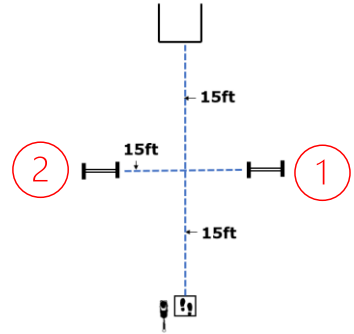

WORKING 1
CARO Virtual Trial
 T23-010 / May 14-26, 2023
 30' x 30'

Max Course Time
 3 exercises: 5 minutes
 2 exercises: 4 minutes
 1 exercise: 3 minutes

ROOKIE

ELITE

EXPERT

DIRECTED
JUMPING

DESIGNATE
D RETRIEVE