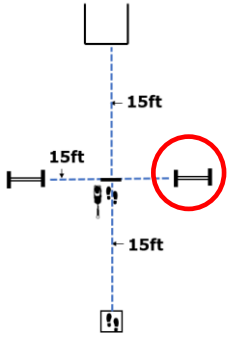

WORKING 1
CARO Virtual Trial
 T23-010 / May 14-26, 2023
 30' x 30'

Max Course Time
 3 exercises: 5 minutes
 2 exercises: 4 minutes
 1 exercise: 3 minutes

ROOKIE

ELITE

EXPERT

DIRECTED
JUMPING

DESIGNATE
D RETRIEVE

ROOKIE LEVEL

WORKING ROUND #1

JUDGE: Emma Bell

W1 (DOR): Drop on Recall

W2 (ROF): Retrieve on the Flat

W3 (BR): Barrel Racing

W4 (DJ): Directed Jumping

RIGHT JUMP