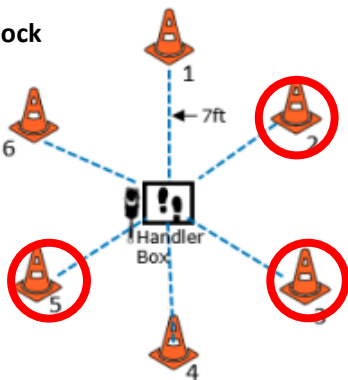

ROOKIE LEVEL

WORKING ROUND #1

JUDGE: Emma Bell

W1 (DOR): Drop on Recall

W2 (ROF): Retrieve on the Flat

W3 (BR): Barrel Racing

W4 (DJ): Directed Jumping

RIGHT JUMP

W5 (DR): Designated Retrieve

W6 (BA): Back Away

W7 (RTC): Round the Clock

W8 (DS): Distance Signals

W9 (ROJ): Retrieve over Jump

DISTANCE SIGNAL SIGN CHOICE:

**Rookie Distance Signals
STATION SIGN #4**

DOWN
SIT
STAND