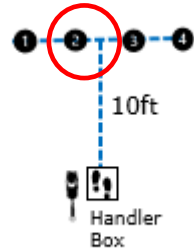

WORKING 1
CARO Virtual Trial
 T23-010 / May 14-26, 2023
 30' x 30'

Max Course Time
 3 exercises: 5 minutes
 2 exercises: 4 minutes
 1 exercise: 3 minutes

ROOKIE

ELITE

EXPERT

DIRECTED
JUMPING

DESIGNATE
D RETRIEVE