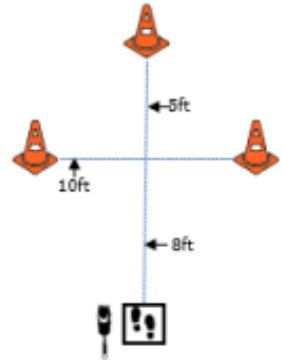

DISTANCE SIGNAL SIGN CHOICE:

- Elite Distance Signals**
STATION SIGN #4
- DOWN
 - SIT
 - STAND
 - SPIN

W10 (SD): Scent Discrimination

EXPERT LEVEL

WORKING ROUND #1

JUDGE: Emma Bell

W1 (DOR): Drop on Recall

W2 (ROF): Retrieve on the Flat

W3 (BR): Barrel Racing

W4 (DJ): Directed Jumping

W5 (DR): Designated Retrieve

W6 (BA): Back Away

W7 (RTC): Round the Clock

W8 (DS): Distance Signals

W9 (ROJ): Retrieve over Jump

DISTANCE SIGNAL SIGN CHOICE: