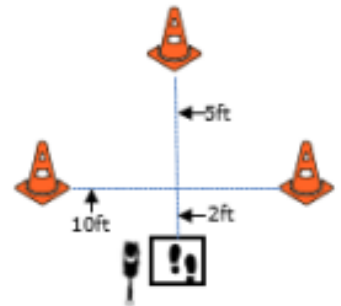

ROOKIE LEVEL

WORKING ROUND #1

JUDGE: Emma Bell

W1 (DOR): Drop on Recall

W2 (ROF): Retrieve on the Flat

W3 (BR): Barrel Racing

W4 (DJ): Directed Jumping

RIGHT JUMP

W5 (DR): Designated Retrieve

W6 (BA): Back Away

W7 (RTC): Round the Clock

W8 (DS): Distance Signals

W9 (ROJ): Retrieve over Jump

DISTANCE SIGNAL SIGN CHOICE:

**Rookie Distance Signals
STATION SIGN #4**

DOWN
SIT
STAND