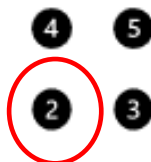

ROUND THE
CLOCK

Circle all six
cones in
numerical
order

DISTANCE
SIGNALS

#4
DOWN
SIT
STAND

#4
DOWN
SIT
STAND
SPIN

#4
DOWN
SIT
STAND
DOWN
SPIN

SCENT
DISCRIMINATION

JUDGE: Emma Bell