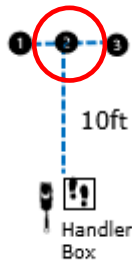

ROUND THE
CLOCK

Circle all six
cones in
numerical
order

DISTANCE
SIGNALS

#4
DOWN
SIT
STAND

#4
DOWN
SIT
STAND
SPIN

#4
DOWN
SIT
STAND
DOWN
SPIN

SCENT
DISCRIMINATION

JUDGE: Emma Bell