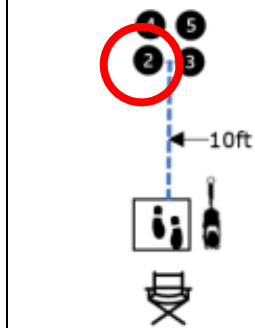

ELITE LEVEL

WORKING ROUND #1

JUDGE: Emma Bell

W1 (DOR): Drop on Recall	W2 (ROF): Retrieve on the Flat	W3 (BR): Barrel Racing
W4 (DJ): Directed Jumping RIGHT JUMP	W5 (DR): Designated Retrieve	W6 (BA): Back Away
W7 (RTC): Round the Clock	W8 (DS): Distance Signals	W9 (ROJ): Retrieve over Jump

DISTANCE SIGNAL SIGN CHOICE:

1. **Elite Distance Signals**
   STATION SIGN #4
2. DOWN
   - SIT
   - STAND
   - SPIN

W10 (SD): Scent Discrimination