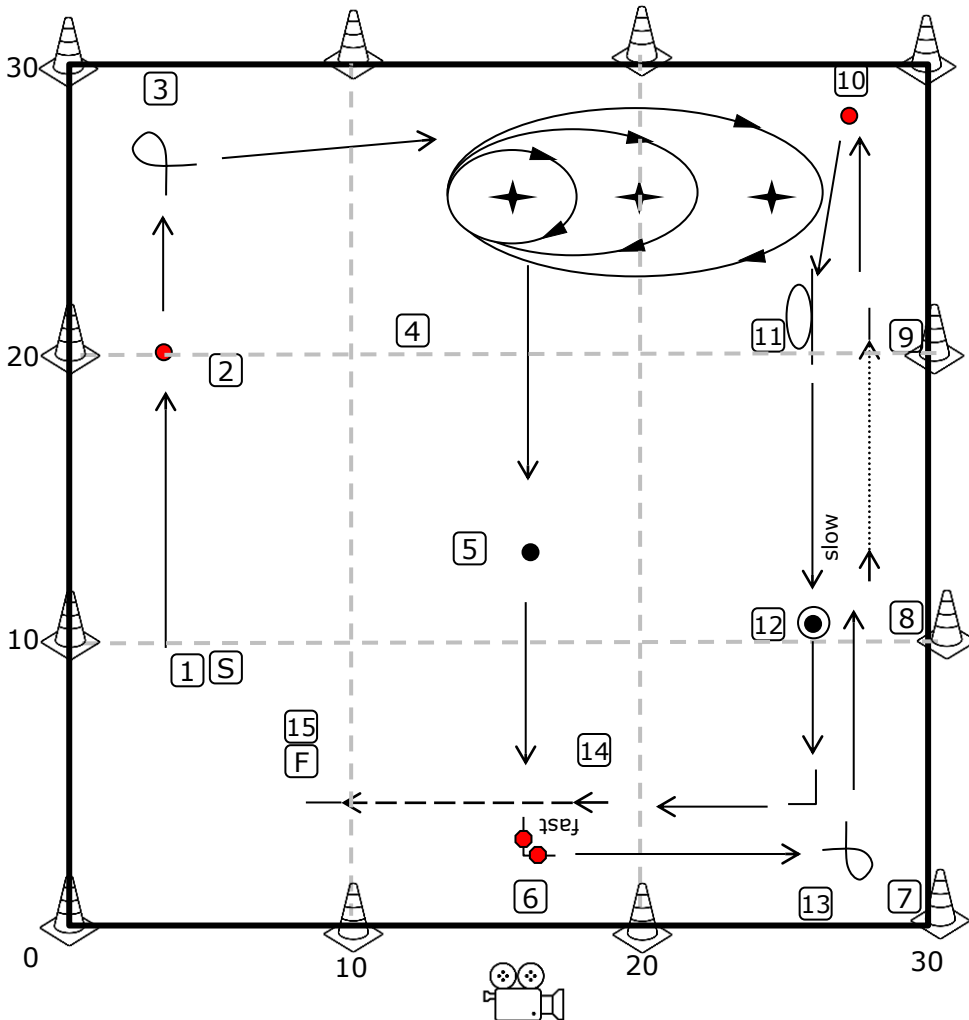

NOVICE 2

CARO Spring Virtual Trial / T24-001 / May 11th to 24th, 2024
Indoor/Outdoor - 30' x 30'

Max Course Time: 3min Brace Course Time: 5min

Designed by Judge: Maggie Bird

- | | |
|--|---|
| <ol style="list-style-type: none"> 1. Start 2. 🦷 Halt – Down – Sit (102) 3. 270 Left (115) 4. Spiral Right (126) 5. Call Front – Forward Left (124) 6. 🦷 Halt – 90 Degree Pivot Left – Halt (108) 7. 270 Right (114) 8. Slow Pace (118) 9. Normal Pace (120) | <ol style="list-style-type: none"> 10. 🦷 Call Front – Return to Heel (125) 11. 360 Right (116) 12. 🦷 Halt – Walk Around (103) 13. Right Turn (110) 14. Fast Pace (119) 15. Finish |
|--|---|