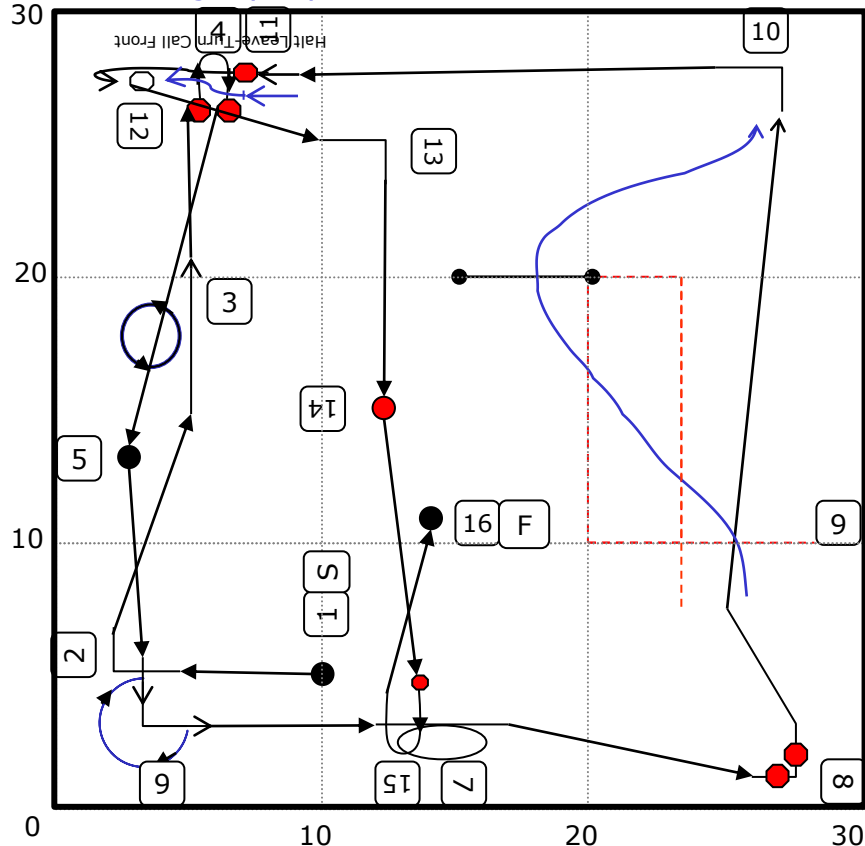

ADVANCED / ROUND 1

CARO Virtual Spring Trial

Indoor/Outdoor

T24-001/ May 11-24, 2024

30' x 30'

Max Course Time: 3 minutes

Brace Course Time: 4 Minutes

1. **Start**
2. Right Turn (110)
3. Dog Circles Left (202)
4.  **Halt** - 180 Degree Pivot Right - Halt (208)
5.  Moving Down Walk Around (203)
6.  Left Turn - Dog Circles Right (206)
7.  360 Right (116)
8.  **Halt** - 90 Degree Pivot Left - Halt (108)
9.  Jump (220)
10. Left Turn (111)
11.  **Halt** - Leave Dog - Turn and Call Front (214)
12.  Finish Right (216)
13.  Right Turn (110)
14.  **Halt** - Stand (100)
15.  **Halt** - From Sit - 180 Right (210)
16. **Finish**

Camera on this side, please.

Designed by Judge Ayoka Bubar