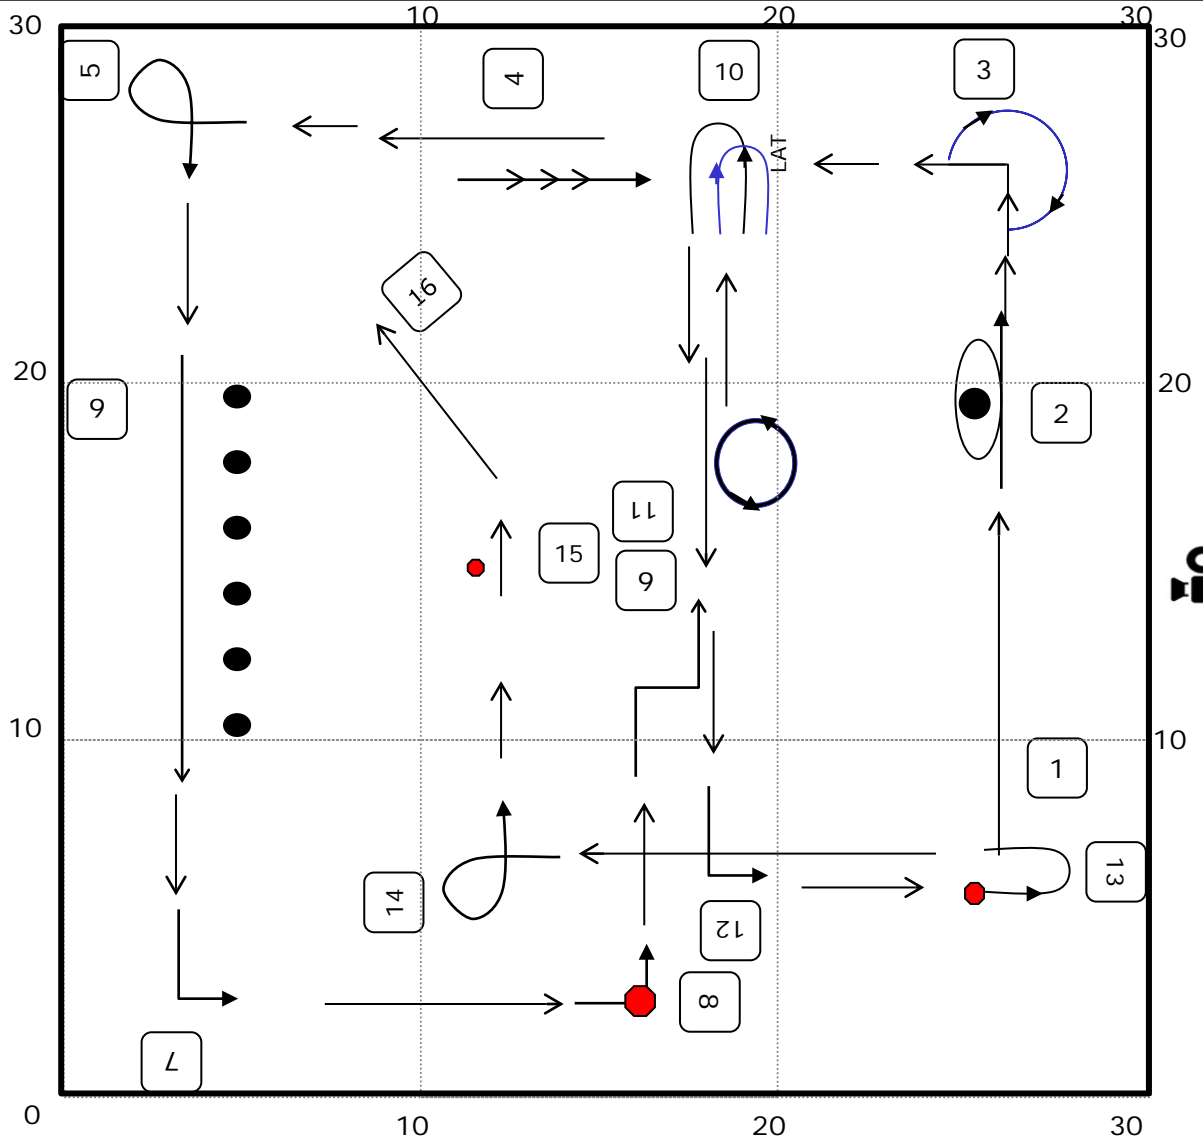

Excellent 1

CARO Spring 2024 Virtual Trial

T24-001/ May 11-24, 2024

30' x 30'

Max Course Time: 3 minutes

Brace Course Time: 4 minutes

1. Start

2. Moving Stand Walk Around (302)
3. Left Turn - Dog Circles Right (206)
4. Backup 3 Steps (305)
5. 270 Right (114)
6. Weave Poles (314)
7. Left Turn (111)
8. Halt – 90 Degree Pivot Left – Halt (108)

9. Moving Sidestep Right (204)

10. Left About Turn (207)

11. Dog Circles Left (202)

12. Left Turn (111)

13. Halt – From Sit – 180 Left (211)

14. 270 Left (115)

15. Halt – Stand – Sit (301)

16. Finish

Designed by Judge: Patricia Hunt