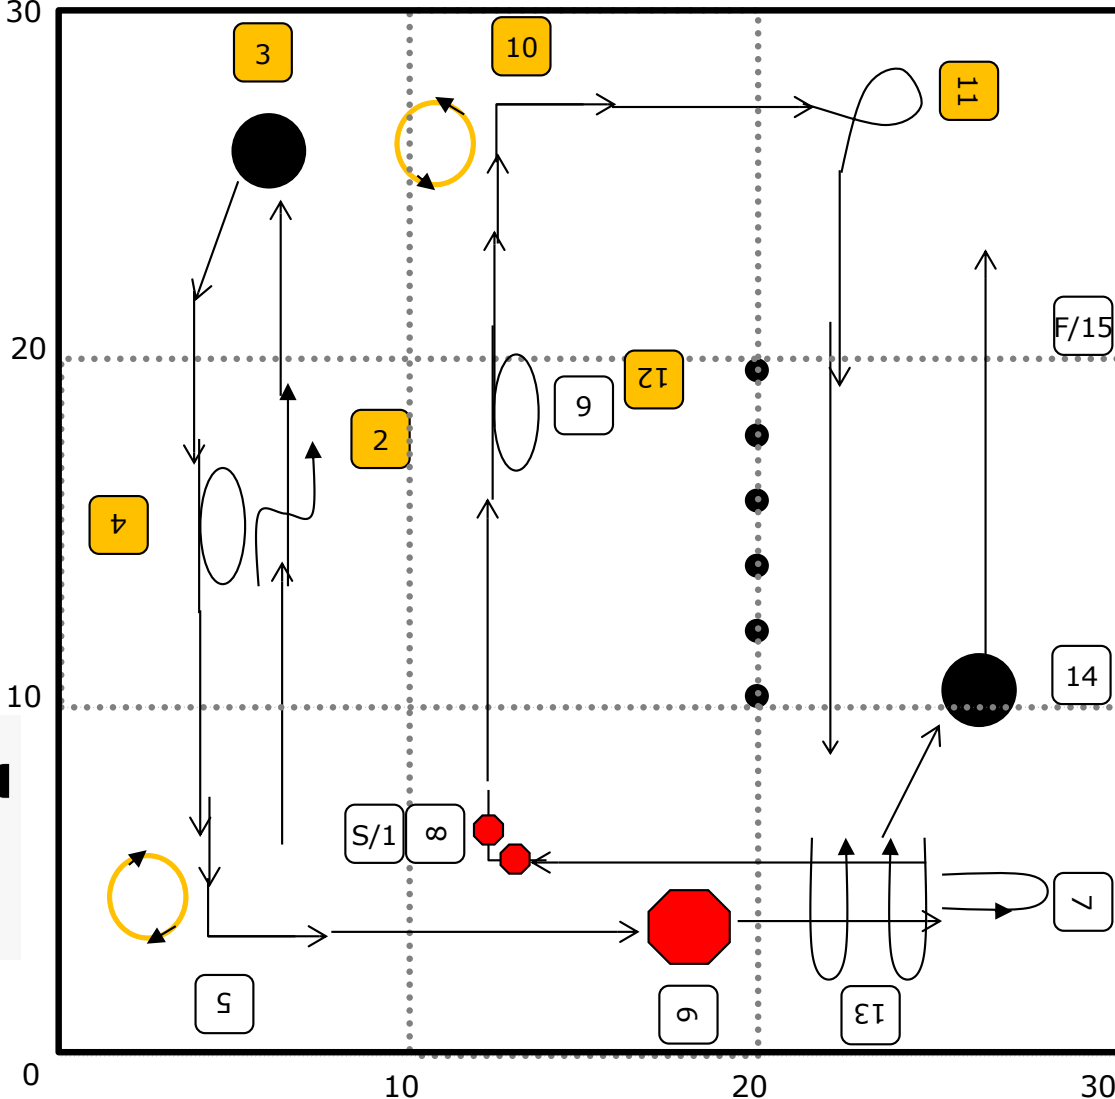

Versatility 1

CARO SPRING Virtual Trial

T24-001 May 11-24, 2024

Indoor/Outdoor 30' x 30'

Max Course Time: 3 minutes

Brace Course Time: 4 minutes

1. **Start (L)**
2. Weave Through Legs (406)
3. Call Front – Return to Heel (434)(R)
4. 360 Left (426) (R)
5. Spin Right – Left Turn – Cross Behind (408)
6. **Halt** – Down (101) (L)
7. 180 Left (113)(L)
8. **Halt** – 90 Degree Pivot Right – Halt (107)(L)
9. 360 Right (116)(L)
10. Spin Left – Right Turn – Cross Behind (407)
11. 270 Left (424)(R)
12. Weave Poles (442)(R)
13. Turn In (400)
14. Call Front – Forward Right (123) (L)
15. **Finish (L)**

Camera must be placed along this side of the ring

Please note Versatility 1 is NESTED with Versatility 2 to help make things easier for you as a competitor 😊

Designed by Judge: Sarah Knight