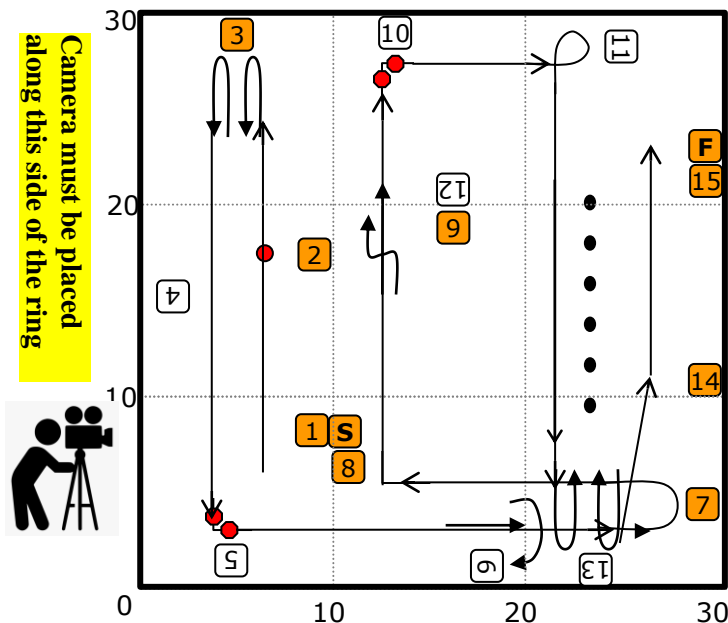

Versatility 2

CARO Spring Virtual Trial (Outdoor/Indoor)

T24-001 / May 11th – 24th, 2024

30' x 30'

Max Course Time: 3 Minutes

Brace Course Time: 4 Minutes

Please note Versatility 2 is NESTED with Versatility 1 to help make things easier for you as a competitor 😊

1. **Start** – Dog on Right (R)
2. **Halt** – Walk Around (412) (R)
3. Side by Side Left (403)
4. Call Front – Finish Right (121) (L)
5. **Halt** – 90 Degree Pivot Left – Halt (108) (L)
6. Cross in Front (404)
7. 180 Left (422) (R)
8. Right Turn (419)
9. Weave Through Legs (406)
10. **Halt** – 90 Degree Pivot Right – Halt (107) (L)
11. 270 Left (115) (L)
12. Weave Poles (314) (L)
13. Turn In (400)
14. Slow Pace (427) (R)
15. **Finish (R)**