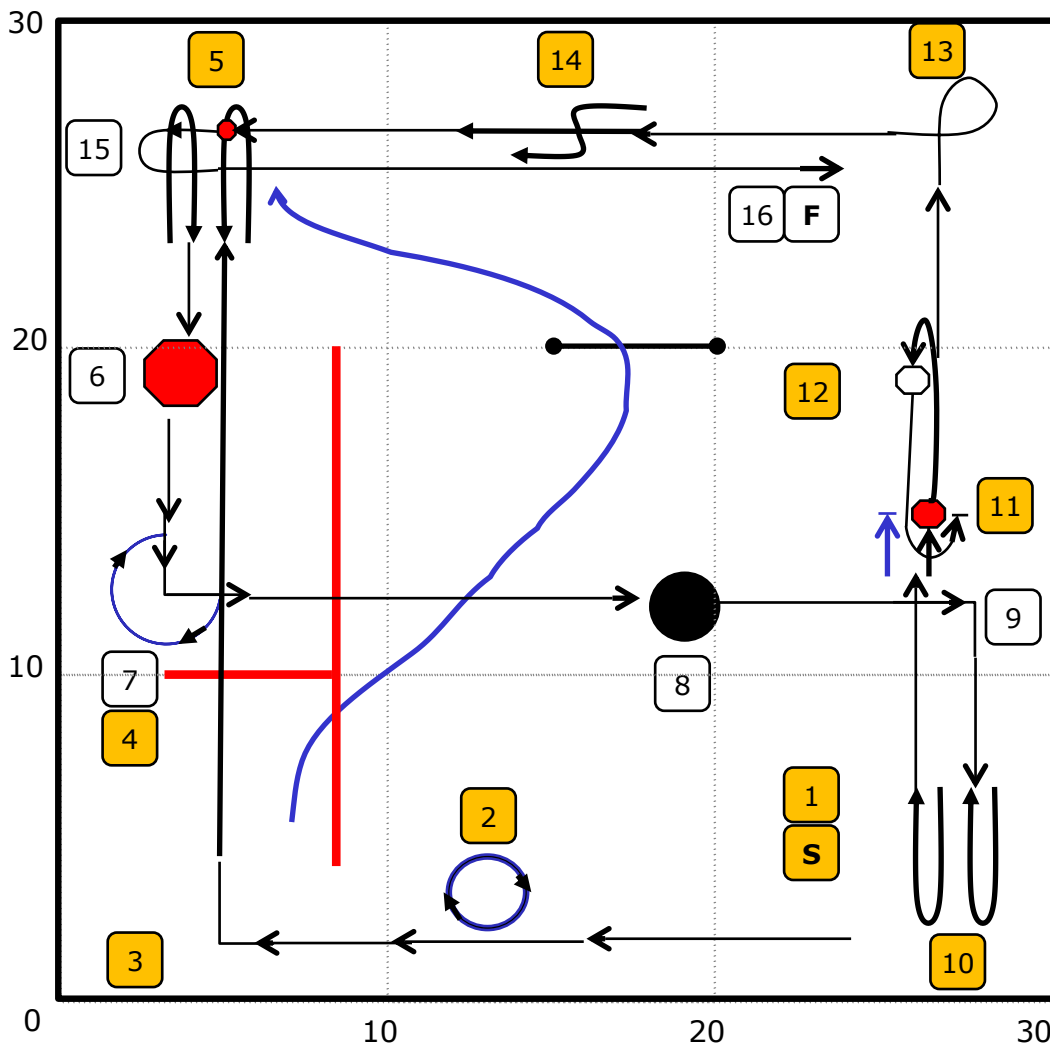

# VERSATILITY EXCELLENT 1

CARO Spring Virtual Trial - Indoor/Outdoor

T24-001 / May 11-24, 2024 / 30'x30'

Max Course Time: 3 minutes

Max Brace Time: 4 minutes

- |  |   |
|--|---|
| 1. Start - (R)                             | 9. Right Turn (110) (L)                           |
| 2. Dog Circles Right (505) (R)             | 10. Side by Side Right (402)                      |
| 3. Right Turn (419) (R)                    | 11. Halt - Stand - Leave (530) (R)                |
| 4. Jump (439) (R)                          | 12. Down Dog - Return to Heel (532) (R)           |
| 5. Turn In (400)                           | 13. 270 Right (423) (R)                           |
| 6. Halt - Stand - Down (300) (L)           | 14. Weave Through Legs (406)                      |
| 7. Left Turn - Dog Circles Right (206) (L) | 15. Halt - 180 Degree Pivot Left - Halt (209) (L) |
| 8. Moving Down Walk Around (203) (L)       | 16. Finish - (L)                                  |

Camera must be placed along this side of the ring

***PRO TIP:*** This Versatility Excellent 1 course is “nested” with the Versatility Excellent 2 course! That means both rounds have a similar layout and the obstacle is in the same location!

\*Reminder to ensure you include all the lines for the Jump and that they clearly visible to the camera (the lines marked in red on the map)

Designed by Judge: Julia Schwark