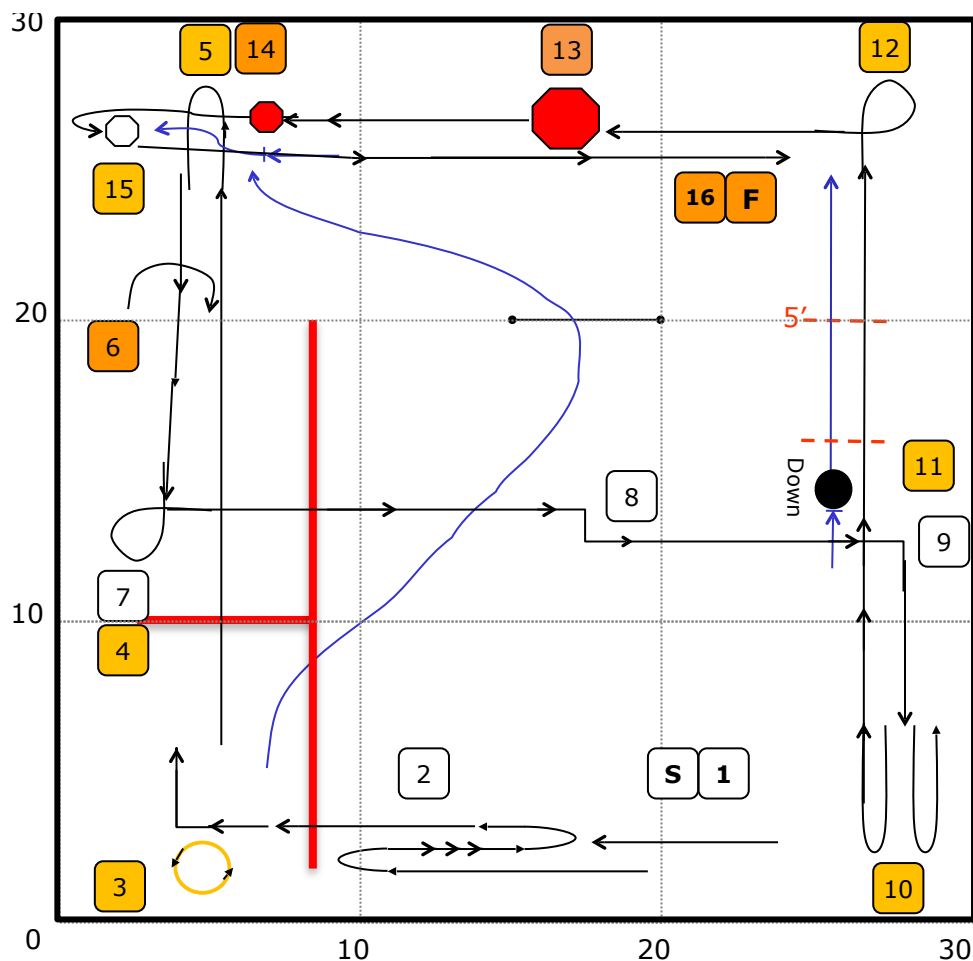

VERSATILITY EXCELLENT 2

CARO Spring Virtual Trial
 T24-001/ May 11-24, 2024
 Indoor/Outdoor - 30' x 30'
 Max Course Time: 3 mins
 Max Brace Time: 4 minutes

- | | |
|--|---|
| 1. Start - Dog on Left (L) | 9. Right Turn (110) (L) |
| 2. Backup 3 Steps (305) (L) | 10. Turn Away (401) |
| 3. Spin Left – Right Turn – Cross Behind (407) | 11. Moving Down Call to Heel (528) (R) |
| 4. Jump (439) (R) | 12. 270 Right (423) (R) |
| 5. 180 Left (422)(R) | 13. Halt – Stand – Sit (524) (R) |
| 6. Cross Behind (405) | 14. Halt – Leave Dog – Turn and Call Front (517) (R) |
| 7. 270 Right (114) (L) | 15. Forward Left (522) (R) |
| 8. Moving Sidestep Right (204) (L) | 16. Finish - Dog on Right (R) |

Camera must be placed along this side of the ring

Pro Tip: Do a quick test video, to ensure you have all the red lines as marked for the Jump and that they are clearly visible to the camera.

PRO TIP: This Versatility Excellent 2 course is “nested” with the Versatility Excellent 1 course! That means both rounds have a similar layout and the obstacle and lines are in the same location!

Designed by Judge: Maria Adams