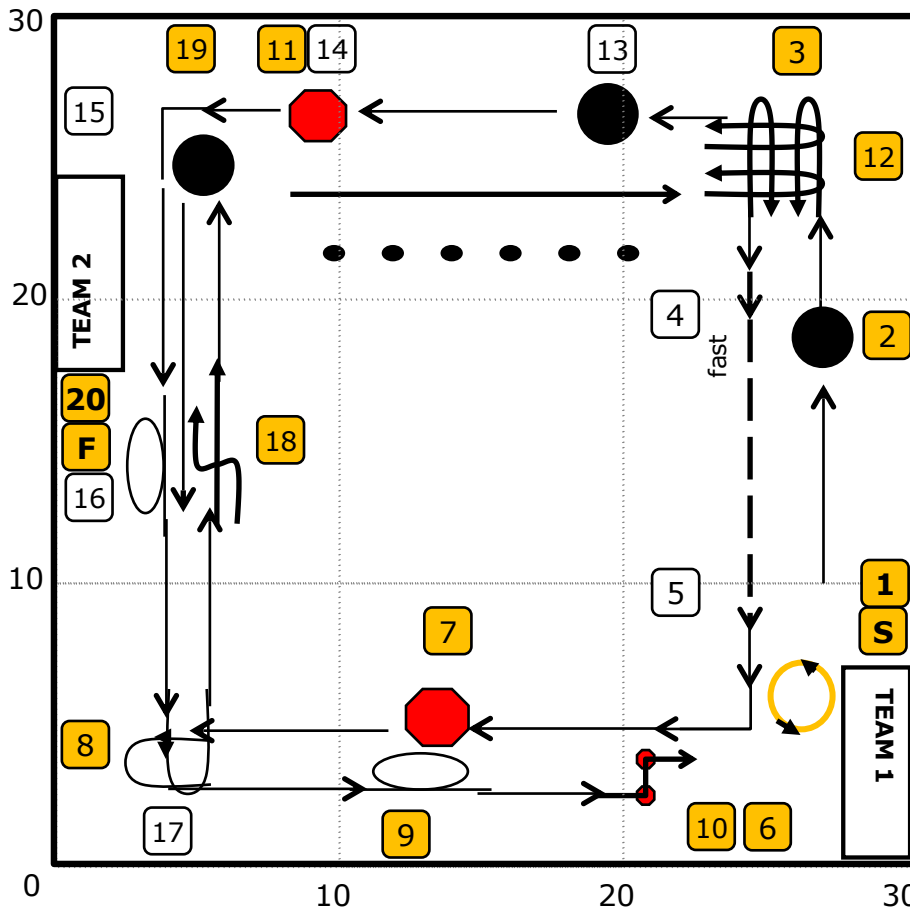

VERSATILITY TEAM 1

CARO Spring Virtual Trial - Indoor/Outdoor
T24-001 / May 11-24, 2024 / 30'x30'
Max Course Time: 3 minutes

TEAM 1

1. **Start – Dog on Right**
2. **Call Front – Finish Right (430) (R)**
3. **Turn In (400)**
4. **Fast Pace (119) (L)**
5. **Normal Pace (120) (L)**
6. **Spin Left – Right Turn – Cross Behind (407)**
7. **Halt – Stand (409) (R)**
8. **180 Left (422) (R)**
9. **360 Left (426) (R)**
10. **Halt – 90 Degree Pivot Left – Halt (417) (R)**

TEAM 2

11. **Weave Poles (442) (R)**
12. **Side by Side Left (403)**
13. **Call Front – Forward Right (123) (L)**
14. **Halt – Down – Walk Around (104) (L)**
15. **Left Turn (111) (L)**
16. **360 Right (116) (L)**
17. **180 Left (113) (L)**
18. **Weave Through Legs (406)**
19. **Call Front – Return to Heel (434) (R)**
20. **Finish – Dog on Right**

PRO TIP:
This Versatility Team 1 course is “nested” with the Versatility Team 2 course! That means both rounds have a similar layout and the obstacle is in the same location!

Camera must be placed along this side of the ring

Designed by Judge: Julia Schwark