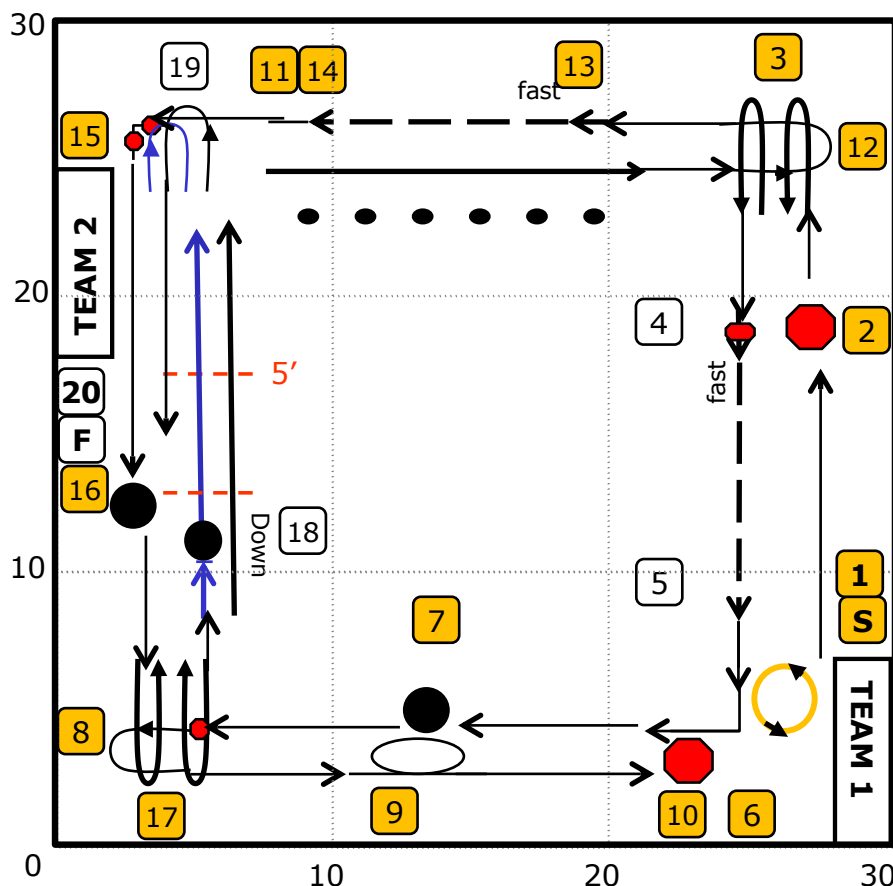

VERSATILITY EXCELLENT TEAM 2

CARO Spring Virtual Trial - Indoor/Outdoor

T24-001 / May 11-24, 2024 / 30'x30'

Max Course Time: 3 minutes

TEAM 1

1. **Start** - R
2. **Halt** - Stand - Sit (524) R
3. Side by Side Left (403)
4. Halt - Fast Forward from Sit (503) L
5. Normal Pace (120) L
6. Spin Left - Right Turn - Cross Behind (407)
7. Moving Down Walk Around (506) R
8. **Halt** - From Sit - 180 Left (514) R
9. 360 Left (426) R
10. **Halt** - Stand - Down (523) R

TEAM 2

11. Weave Poles (442) R
12. 180 Left (422) R
13. Fast Pace (428) R
14. Normal Pace (429) R
15. **Halt** - 90 Degree Pivot Left - Halt (417) R
16. Moving Stand Walk Around (525) R
17. Turn In (400)
18. Moving Down Call to Heel (304) L
19. Left About Turn (207) L
20. **Finish** L

Camera must be placed along this side of the ring

Designed by Judge: Julia Schwark