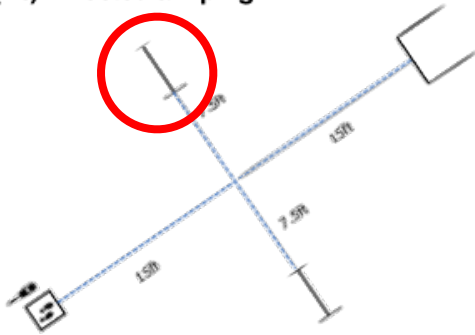

## WORKING ROUND #3

Designing JUDGE: Maria Adams

**W1 (DOR): Drop on Recall**

**W2 (ROF): Retrieve on the Flat**

**W3 (BR): Barrel Facing**

**W4 (DJ): Directed Jumping**

**W5 (DR): Designated Retrieve**

**W6 (BA): Back Away**