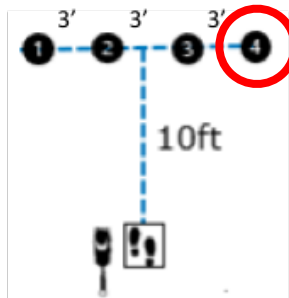

## WORKING ROUND #3

Designing JUDGE: Maria Adams

**W1 (DOR): Drop on Recall**

**W2 (ROF): Retrieve on the Flat**

**W3 (BR): Barrel Racing**

**W4 (DJ): Directed Jumping**

**W5 (DR): Designated Retrieve**

**W6 (BA): Back Away**