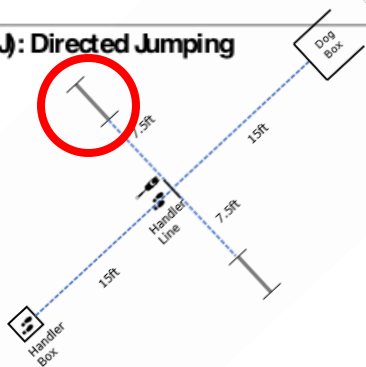

# ROOKIE LEVEL

## WORKING ROUND #3

Designing JUDGE: Maria Adams

**W1 (DOR): Drop on Recall**

**W2 (ROF): Retrieve on the Flat**

**W3 (BR): Barrel Racing**

**W4 (DJ): Directed Jumping**

**W5 (DR): Designated Retrieve**

**W6 (BA): Back Away**

**W7 (RTC): Round the Clock**

**W8 (DS): Distance Signals**

**W9 (ROJ): Retrieve over Jump**

**DISTANCE SIGNAL SIGN CHOICE**

#2  
STAND  
SIT  
DOWN

**W10 (SD): Scent Discrimination**