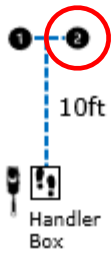

## EXPERT

DIRECTED  
JUMPING

DESIGNATE  
D RETRIEVE

ROUND THE  
CLOCK

Circle all six  
cones in  
numerical  
order

DISTANCE  
SIGNALS

#2  
STAND  
SIT  
DOWN

#4  
DOWN  
SIT  
STAND  
SPIN