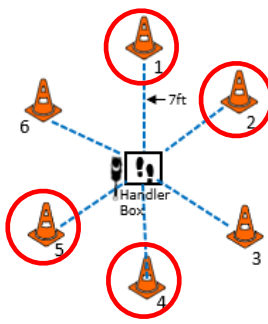

## EXPERT

DIRECTED  
JUMPING

DESIGNATE  
D RETRIEVE

ROUND THE  
CLOCK

Circle all six  
cones in  
numerical  
order

DISTANCE  
SIGNALS

#2  
STAND  
SIT  
DOWN

#4  
DOWN  
SIT  
STAND  
SPIN