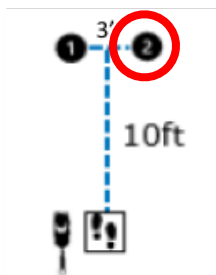

## WORKING ROUND #3

Designing JUDGE: Maria Adams

**W1 (DOR): Drop on Recall**

**W2 (ROF): Retrieve on the Flat**

**W3 (BR): Barrel Racing**

**W4 (DJ): Directed Jumping**

**W5 (DR): Designated Retrieve**

**W6 (BA): Back Away**