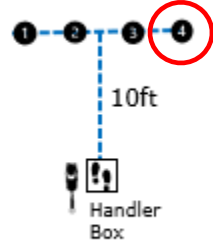

## EXPERT

DIRECTED  
JUMPING

DESIGNATE  
D RETRIEVE

ROUND THE  
CLOCK

Circle all six  
cones in  
numerical  
order

DISTANCE  
SIGNALS

#2  
STAND  
SIT  
DOWN

#4  
DOWN  
SIT  
STAND  
SPIN