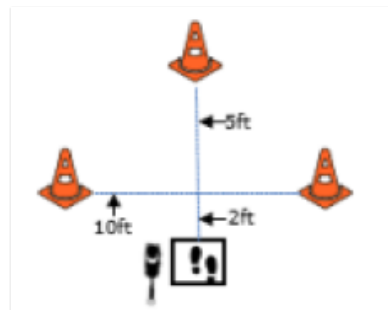

## WORKING ROUND #3

Designing JUDGE: Maria Adams

**W1 (DOR): Drop on Recall**

**W2 (ROF): Retrieve on the Flat**

**W3 (BR): Barrel Racing**

**W4 (DJ): Directed Jumping**

**W5 (DR): Designated Retrieve**

**W6 (BA): Back Away**

**W7 (RTC): Round the Clock**

**W8 (DS): Distance Signals**

**W9 (ROJ): Retrieve over Jump**

**DISTANCE SIGNAL SIGN CHOICE**

#2  
STAND  
SIT  
DOWN

**W10 (SD): Scent Discrimination**