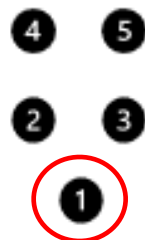

Circle all six
cones in
numerical
order

DISTANCE
SIGNALS

#2
STAND
SIT
DOWN

#4
DOWN
SIT
STAND
SPIN

#3
DOWN
SIT
DOWN
STAND
SPIN

SCENT
DISCRIMINATION