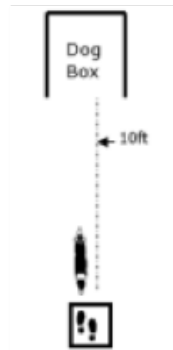

## WORKING ROUND #3

Designing JUDGE: Maria Adams

**W1 (DOR): Drop on Recall**

**W2 (ROF): Retrieve on the Flat**

**W3 (BR): Barrel Facing**

**W4 (DJ): Directed Jumping**

**W5 (DR): Designated Retrieve**

**W6 (BA): Back Away**