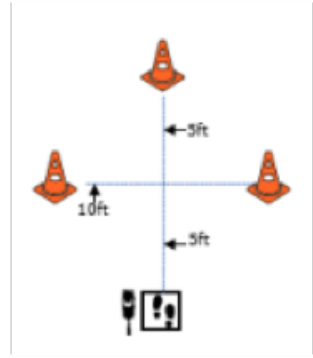

## WORKING ROUND #3

Designing JUDGE: Maria Adams

**W1 (DOR): Drop on Recall**

**W2 (ROF): Retrieve on the Flat**

**W3 (BR): Barrel Facing**

**W4 (DJ): Directed Jumping**

**W5 (DR): Designated Retrieve**

**W6 (BA): Back Away**