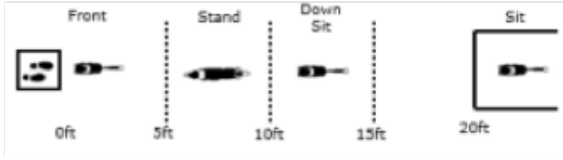

EXPERT LEVEL

WORKING ROUND #3

Designing JUDGE: Maria Adams

W1 (DOR): Drop on Recall