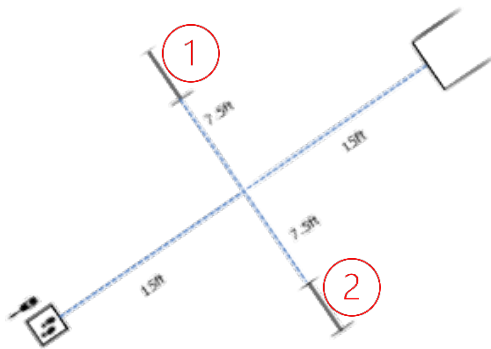

## WORKING ROUND #3

Designing JUDGE: Maria Adams

**W1 (DOR): Drop on Recall**

**W2 (ROF): Retrieve on the Flat**

**W3 (BR): Barrel Racing**

**W4 (DJ): Directed Jumping**

**W5 (DR): Designated Retrieve**

**W6 (BA): Back Away**