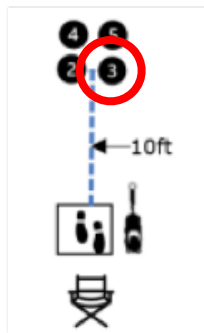

## WORKING ROUND #3

Designing JUDGE: Maria Adams

**W1 (DOR): Drop on Recall**

**W2 (ROF): Retrieve on the Flat**

**W3 (BR): Barrel Facing**

**W4 (DJ): Directed Jumping**

**W5 (DR): Designated Retrieve**

**W6 (BA): Back Away**

**W7 (RTC): Round the Clock**

**W8 (DS): Distance Signals**

**W9 (ROJ): Retrieve over Jump**

**DISTANCE SIGNAL SIGN CHOICE**

#4  
DOWN  
SIT  
STAND  
SPIN

**W10 (SD): Scent Discrimination**