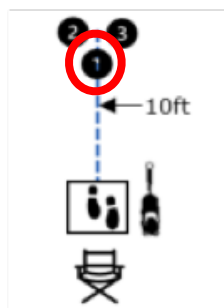

**W7 (RTC): Round the Clock**

**W8 (DS): Distance Signals**

**W9 (ROJ): Retrieve over Jump**

**DISTANCE SIGNAL SIGN CHOICE**

#2  
STAND  
SIT  
DOWN

**W10 (SD): Scent Discrimination**