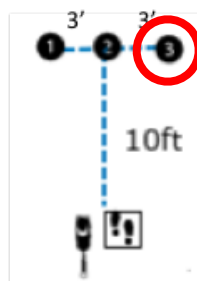

## WORKING ROUND #3

Designing JUDGE: Maria Adams

**W1 (DOR): Drop on Recall**

**W2 (ROF): Retrieve on the Flat**

**W3 (BR): Barrel Facing**

**W4 (DJ): Directed Jumping**

**W5 (DR): Designated Retrieve**

**W6 (BA): Back Away**