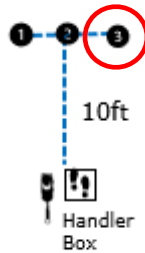

## EXPERT

DIRECTED  
JUMPING

DESIGNATE  
D RETRIEVE

ROUND THE  
CLOCK

Circle all six  
cones in  
numerical  
order

DISTANCE  
SIGNALS

#2  
STAND  
SIT  
DOWN

#4  
DOWN  
SIT  
STAND  
SPIN