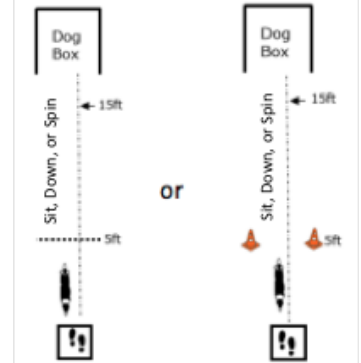

## WORKING ROUND #3

Designing JUDGE: Maria Adams

**W1 (DOR): Drop on Recall**

**W2 (ROF): Retrieve on the Flat**

**W3 (BR): Barrel Racing**

**W4 (DJ): Directed Jumping**

**W5 (DR): Designated Retrieve**

**W6 (BA): Back Away**

**W7 (RTC): Round the Clock**

CIRCLE ALL CONES CLOCKWISE STARTING WITH 1 THROUGH TO 6

**W8 (DS): Distance Signals**

**W9 (ROJ): Retrieve over Jump**

**DISTANCE SIGNAL SIGN CHOICE**

#3  
DOWN  
SIT  
DOWN  
STAND  
SPIN