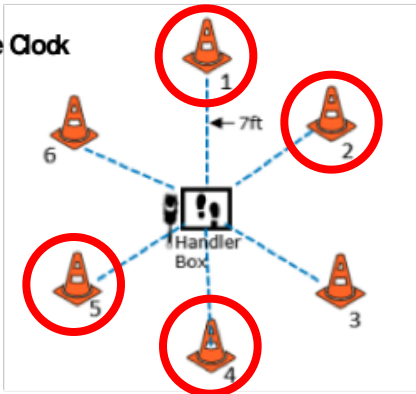

## WORKING ROUND #3

Designing JUDGE: Maria Adams

**W1 (DOR): Drop on Recall**

**W2 (ROF): Retrieve on the Flat**

**W3 (BR): Barrel Facing**

**W4 (DJ): Directed Jumping**

**W5 (DR): Designated Retrieve**

**W6 (BA): Back Away**

**W7 (RTC): Round the Clock**

**W8 (DS): Distance Signals**

**W9 (ROJ): Retrieve over Jump**

**DISTANCE SIGNAL SIGN CHOICE**

#4  
DOWN  
SIT  
STAND  
SPIN

**W10 (SD): Scent Discrimination**