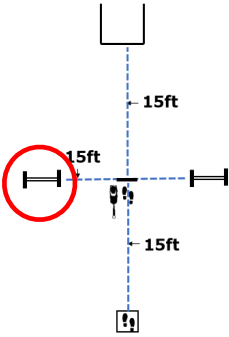

## EXPERT

DIRECTED  
JUMPING

DESIGNATE  
D RETRIEVE

ROUND THE  
CLOCK

Circle all six  
cones in  
numerical  
order

DISTANCE  
SIGNALS

#2  
STAND  
SIT  
DOWN

#4  
DOWN  
SIT  
STAND  
SPIN