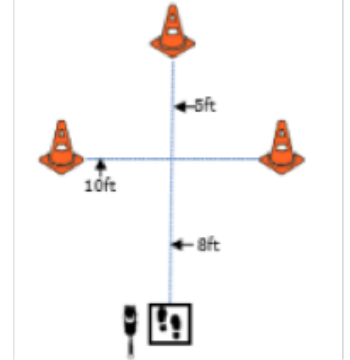

## WORKING ROUND #3

Designing JUDGE: Maria Adams

**W1 (DOR): Drop on Recall**

**W2 (ROF): Retrieve on the Flat**

**W3 (BR): Barrel Racing**

**W4 (DJ): Directed Jumping**

**W5 (DR): Designated Retrieve**

**W6 (BA): Back Away**

**W7 (RTC): Round the Clock**

CIRCLE ALL CONES CLOCKWISE STARTING WITH 1 THROUGH TO 6

**W8 (DS): Distance Signals**

**W9 (ROJ): Retrieve over Jump**

**DISTANCE SIGNAL SIGN CHOICE**

#3  
DOWN  
SIT  
DOWN  
STAND  
SPIN