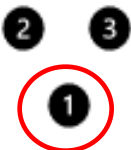

Circle all six
cones in
numerical
order

DISTANCE
SIGNALS

#2
STAND
SIT
DOWN

#4
DOWN
SIT
STAND
SPIN

#3
DOWN
SIT
DOWN
STAND
SPIN

SCENT
DISCRIMINATION