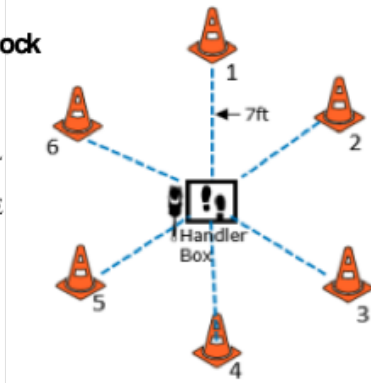

## WORKING ROUND #3

Designing JUDGE: Maria Adams

**W1 (DOR): Drop on Recall**

**W2 (ROF): Retrieve on the Flat**

**W3 (BR): Barrel Racing**

**W4 (DJ): Directed Jumping**

**W5 (DR): Designated Retrieve**

**W6 (BA): Back Away**

**W7 (RTC): Round the Clock**

CIRCLE ALL CONES CLOCKWISE STARTING WITH 1 THROUGH TO 6

**W8 (DS): Distance Signals**

**W9 (ROJ): Retrieve over Jump**

**DISTANCE SIGNAL SIGN CHOICE**

#3  
DOWN  
SIT  
DOWN  
STAND  
SPIN