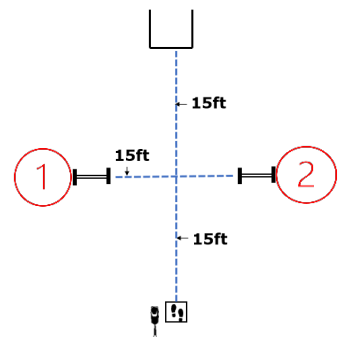

Working Round #3

CARO Spring Virtual Trial
T24-001 / May 11-24, 2024
Designing Judge: Maria Adams
Indoor/Outdoor - 30' x 30'

Max Course Time

3 exercises: 5 minutes

2 exercises: 4 minutes

1 exercise: 3 minutes

ROOKIE

ELITE

EXPERT

DIRECTED
JUMPING

DESIGNATE
D RETRIEVE