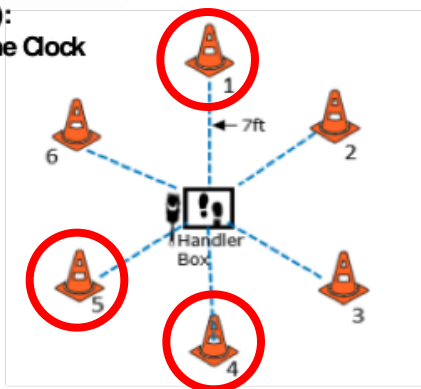

## WORKING ROUND #3

Designing JUDGE: Maria Adams

**W1 (DOR): Drop on Recall**

**W2 (ROF): Retrieve on the Flat**

**W3 (BR): Barrel Racing**

**W4 (DJ): Directed Jumping**

**W5 (DR): Designated Retrieve**

**W6 (BA): Back Away**

**W7 (RTC): Round the Clock**

**W8 (DS): Distance Signals**

**W9 (ROJ): Retrieve over Jump**

**DISTANCE SIGNAL SIGN CHOICE**

#2  
STAND  
SIT  
DOWN

**W10 (SD): Scent Discrimination**