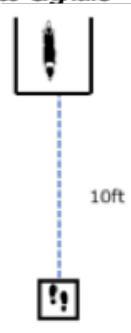

## WORKING ROUND #3

Designing JUDGE: Maria Adams

**W1 (DOR): Drop on Recall**

**W2 (ROF): Retrieve on the Flat**

**W3 (BR): Barrel Facing**

**W4 (DJ): Directed Jumping**

**W5 (DR): Designated Retrieve**

**W6 (BA): Back Away**

**W7 (RTC): Round the Clock**

**W8 (DS): Distance Signals**

**W9 (ROJ): Retrieve over Jump**

**DISTANCE SIGNAL SIGN CHOICE**

#4  
DOWN  
SIT  
STAND  
SPIN

**W10 (SD): Scent Discrimination**