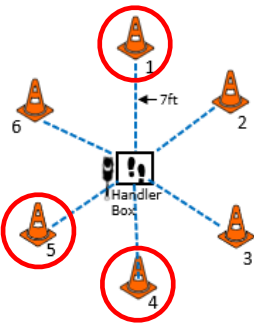

## EXPERT

DIRECTED  
JUMPING

DESIGNATE  
D RETRIEVE

ROUND THE  
CLOCK

Circle all six  
cones in  
numerical  
order

DISTANCE  
SIGNALS

#2  
STAND  
SIT  
DOWN

#4  
DOWN  
SIT  
STAND  
SPIN