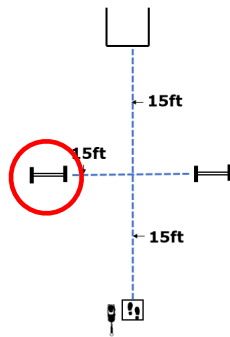

## EXPERT

DIRECTED  
JUMPING

DESIGNATE  
D RETRIEVE

ROUND THE  
CLOCK

Circle all six  
cones in  
numerical  
order

DISTANCE  
SIGNALS

#2  
STAND  
SIT  
DOWN

#4  
DOWN  
SIT  
STAND  
SPIN