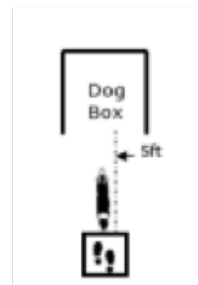

## WORKING ROUND #3

Designing JUDGE: Maria Adams

**W1 (DOR): Drop on Recall**

**W2 (ROF): Retrieve on the Flat**

**W3 (BR): Barrel Racing**

**W4 (DJ): Directed Jumping**

**W5 (DR): Designated Retrieve**

**W6 (BA): Back Away**