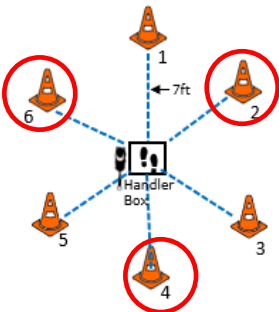

EXPERT

DIRECTED
JUMPING

DESIGNATE
D RETRIEVE

ROUND THE
CLOCK

Circle all six
cones in
numerical
order

DISTANCE
SIGNALS

#3
DOWN
STAND
SIT

#2
STAND
DOWN
STAND
SPIN

W3 (BR): Barrel Racing

W4 (DJ): Directed Jumping

W5 (DR): Designated Retrieve

W6 (BA): Back Away

W7 (RTC): Round the Clock

W8 (DS): Distance Signals

W9 (ROJ): Retrieve over Jump

DISTANCE SIGNAL SIGN CHOICE: