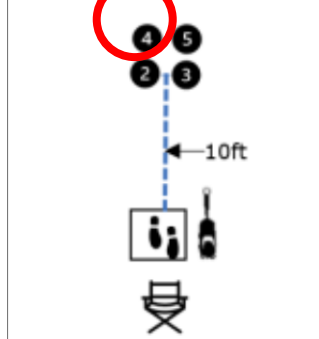

ELITE LEVEL

WORKING ROUND #4

Designing JUDGE: Patricia Hunt

W1 (DOR): Drop on Recall	W2 (ROF): Retrieve on the Flat	W3 (BR): Barrel Racing
W4 (DJ): Directed Jumping	W5 (DR): Designated Retrieve	W6 (BA): Back Away
W7 (RTC): Round the Clock	W8 (DS): Distance Signals	W9 (ROJ): Retrieve over Jump

DISTANCE SIGNAL SIGN CHOICE:

#2
STAND
DOWN
STAND
SPIN

W10 (SD): Scent Discrimination