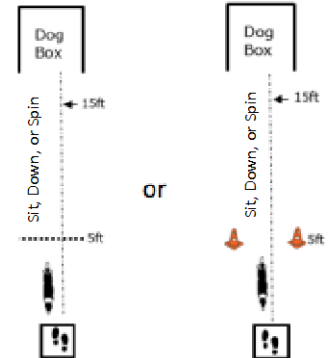

W3 (BR): Barrel Racing

W4 (DJ): Directed Jumping

W5 (DR): Designated Retrieve

W6 (BA): Back Away

W7 (RTC): Round the Clock

CIRCLE ALL CONES CLOCKWISE STARTING WITH 1 THROUGH TO 6

W8 (DS): Distance Signals

W9 (ROJ): Retrieve over Jump