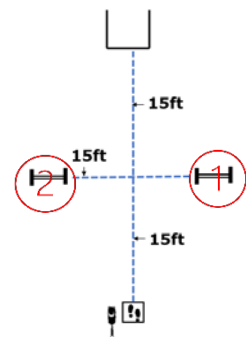

WORKING ROUND #4
CARO Spring Virtual Trial

T024-001 / May 11-24, 2024
 Designing Judge: Patricia Hunt
 30' x 30'

Max Course Time

3 exercises: 5 minutes

2 exercises: 4 minutes

1 exercise: 3 minutes

ROOKIE

ELITE

EXPERT

DIRECTED
JUMPING

DESIGNATE
D RETRIEVE

ROUND THE
CLOCK

Circle all six
cones in
numerical
order

DISTANCE
SIGNALS

#3
DOWN
STAND
SIT

#2
STAND
DOWN
STAND
SPIN