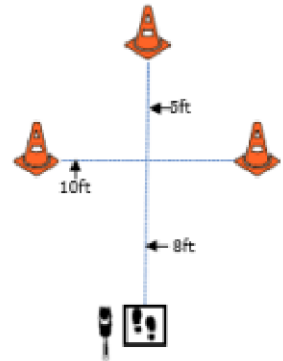

W3 (BR): Barrel Racing

W4 (DJ): Directed Jumping

W5 (DR): Designated Retrieve

W6 (BA): Back Away

W7 (RTC): Round the Clock

CIRCLE ALL CONES CLOCKWISE STARTING WITH 1 THROUGH TO 6

W8 (DS): Distance Signals

W9 (ROJ): Retrieve over Jump