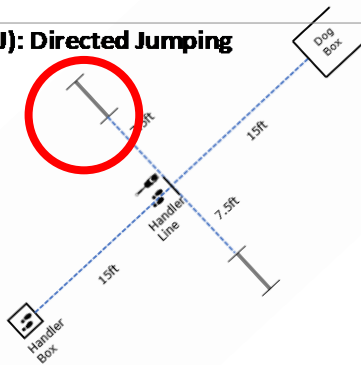

EXPERT

DIRECTED
JUMPING

DESIGNATE
D RETRIEVE

ROUND THE
CLOCK

Circle all six
cones in
numerical
order

DISTANCE
SIGNALS

#3
DOWN
STAND
SIT

#2
STAND
DOWN
STAND
SPIN

#2
STAND
SIT
DOWN
STAND
SPIN

SCENT
DISCRIMINATION

JUDGE: Patricia Hunt

ROOKIE LEVEL

WORKING ROUND #4

Designing JUDGE: Patricia Hunt

W1 (DOR): Drop on Recall

W2 (ROF): Retrieve on the Flat

W3 (BR): Barrel Racing

W4 (DJ): Directed Jumping

W5 (DR): Designated Retrieve

W6 (BA): Back Away

W7 (RTC): Round the Clock

W8 (DS): Distance Signals

W9 (ROJ): Retrieve over Jump

DISTANCE SIGNAL SIGN CHOICE:

#3
DOWN
STAND
SIT

W10 (SD): Scent Discrimination

ELITE LEVEL

WORKING ROUND #4

Designing JUDGE: Patricia Hunt

<p>W1 (DOR): Drop on Recall</p>	<p>W2 (ROF): Retrieve on the Flat</p>	<p>W3 (BR): Barrel Racing</p>
<p>W4 (DJ): Directed Jumping</p>	<p>W5 (DR): Designated Retrieve</p>	<p>W6 (BA): Back Away</p>
<p>W7 (RTC): Round the Clock</p>	<p>W8 (DS): Distance Signals</p>	<p>W9 (ROJ): Retrieve over Jump</p>