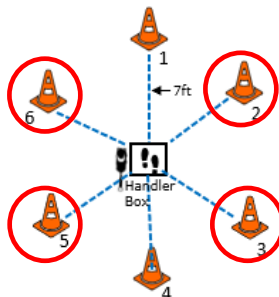

EXPERT

DIRECTED
JUMPING

DESIGNATE
D RETRIEVE

ROUND THE
CLOCK

Circle all six
cones in
numerical
order

DISTANCE
SIGNALS

#3
DOWN
STAND
SIT

#2
STAND
DOWN
STAND
SPIN