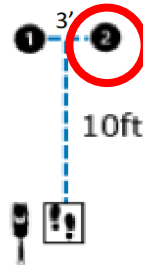

W3 (BR): Barrel Racing

W4 (DJ): Directed Jumping

W5 (DR): Designated Retrieve

W6 (BA): Back Away

W7 (RTC): Round the Clock

W8 (DS): Distance Signals

W9 (ROJ): Retrieve over Jump

DISTANCE SIGNAL SIGN CHOICE: