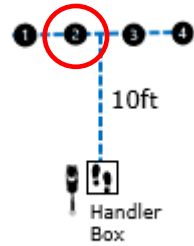

EXPERT

DIRECTED
JUMPING

DESIGNATE
D RETRIEVE

ROUND THE
CLOCK

Circle all six
cones in
numerical
order

DISTANCE
SIGNALS

#3
DOWN
STAND
SIT

#2
STAND
DOWN
STAND
SPIN