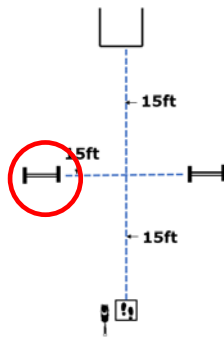

EXPERT

DIRECTED
JUMPING

DESIGNATE
D RETRIEVE

ROUND THE
CLOCK

Circle all six
cones in
numerical
order

DISTANCE
SIGNALS

#3
DOWN
STAND
SIT

#2
STAND
DOWN
STAND
SPIN