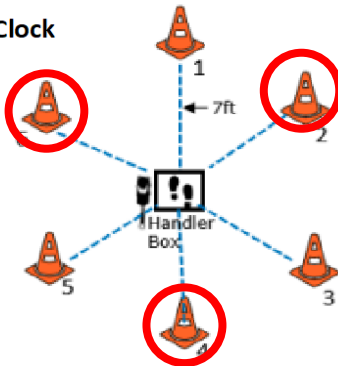

W3 (BR): Barrel Racing

W4 (DJ): Directed Jumping

W5 (DR): Designated Retrieve

W6 (BA): Back Away

W7 (RTC): Round the Clock

W8 (DS): Distance Signals

W9 (ROJ): Retrieve over Jump

DISTANCE SIGNAL SIGN CHOICE: