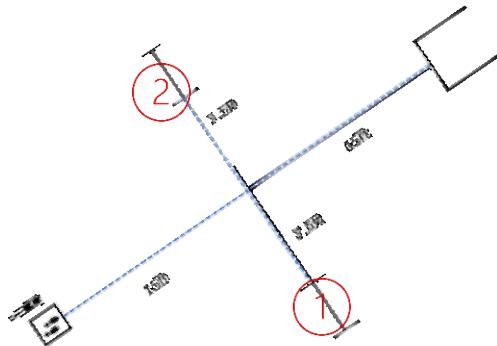

W3 (BR): Barrel Racing

W4 (DJ): Directed Jumping

W5 (DR): Designated Retrieve

W6 (BA): Back Away

W7 (RTC): Round the Clock

CIRCLE ALL CONES CLOCKWISE STARTING WITH 1 THROUGH TO 6

W8 (DS): Distance Signals

W9 (ROJ): Retrieve over Jump