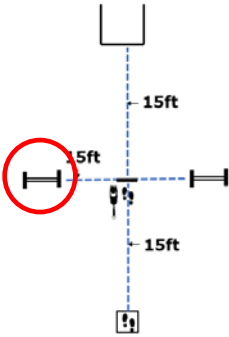

WORKING ROUND #4
CARO Spring Virtual Trial

T024-001 / May 11-24, 2024
 Designing Judge: Patricia Hunt
 30' x 30'

Max Course Time

3 exercises: 5 minutes

2 exercises: 4 minutes

1 exercise: 3 minutes

ROOKIE

ELITE

EXPERT

DIRECTED
JUMPING

DESIGNATE
D RETRIEVE

ROUND THE
CLOCK

Circle all six
cones in
numerical
order

DISTANCE
SIGNALS

#3
DOWN
STAND
SIT

#2
STAND
DOWN
STAND
SPIN