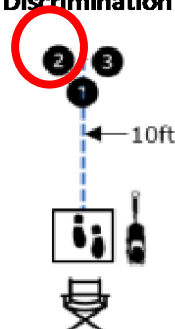

W10 (SD): Scent Discrimination