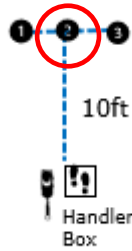

EXPERT

DIRECTED
JUMPING

DESIGNATE
D RETRIEVE

ROUND THE
CLOCK

Circle all six
cones in
numerical
order

DISTANCE
SIGNALS

#3
DOWN
STAND
SIT

#2
STAND
DOWN
STAND
SPIN