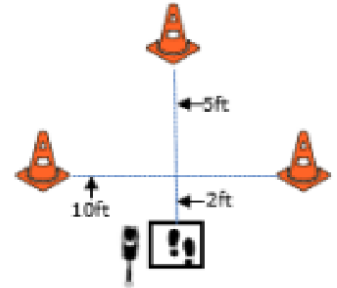

W3 (BR): Barrel Racing

W4 (DJ): Directed Jumping

W5 (DR): Designated Retrieve

W6 (BA): Back Away

W7 (RTC): Round the Clock

W8 (DS): Distance Signals

W9 (ROJ): Retrieve over Jump

DISTANCE SIGNAL SIGN CHOICE: