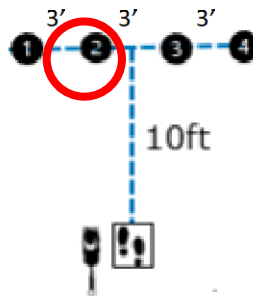

W3 (BR): Barrel Racing

W4 (DJ): Directed Jumping

W5 (DR): Designated Retrieve

W6 (BA): Back Away

W7 (RTC): Round the Clock

CIRCLE ALL CONES CLOCKWISE STARTING WITH 1 THROUGH TO 6

W8 (DS): Distance Signals

W9 (ROJ): Retrieve over Jump