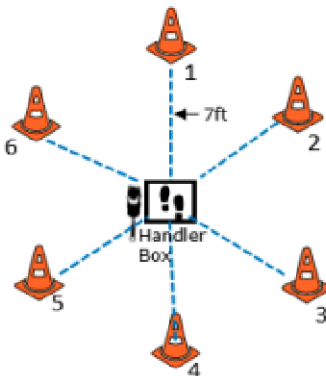

W3 (BR): Barrel Racing

W4 (DJ): Directed Jumping

W5 (DR): Designated Retrieve

W6 (BA): Back Away

W7 (RTC): Round the Clock

CIRCLE ALL CONES CLOCKWISE STARTING WITH 1 THROUGH TO 6

W8 (DS): Distance Signals

W9 (ROJ): Retrieve over Jump

DISTANCE SIGNAL SIGN CHOICE:

#2
STAND
SIT
DOWN
STAND
SPIN

W10 (SD): Scent Discrimination