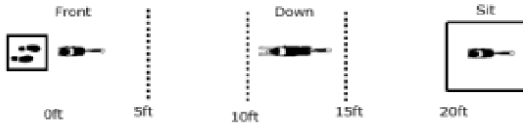

ROOKIE LEVEL

WORKING ROUND #4

Designing JUDGE: Patricia Hunt

W1 (DOR): Drop on Recall