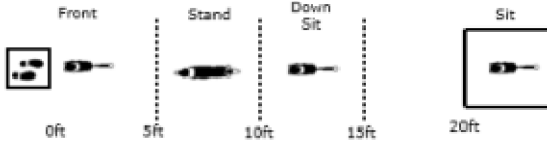

EXPERT LEVEL

WORKING ROUND #4

Designing JUDGE: Patricia Hunt

W1 (DOR): Drop on Recall