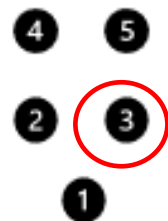

Circle all six
cones in
numerical
order

DISTANCE
SIGNALS

#3
DOWN
STAND
SIT

#2
STAND
DOWN
STAND
SPIN

#2
STAND
SIT
DOWN
STAND
SPIN

SCENT
DISCRIMINATION