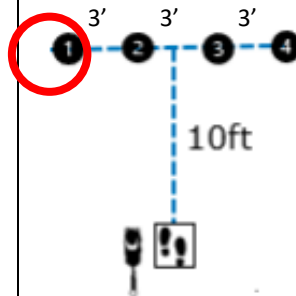

W3 (BR): Barrel Racing

W4 (DJ): Directed Jumping

W5 (DR): Designated Retrieve

W6 (BA): Back Away

W7 (RTC): Round the Clock

W8 (DS): Distance Signals

W9 (ROJ): Retrieve over Jump

W10 (SD): Scent Discrimination