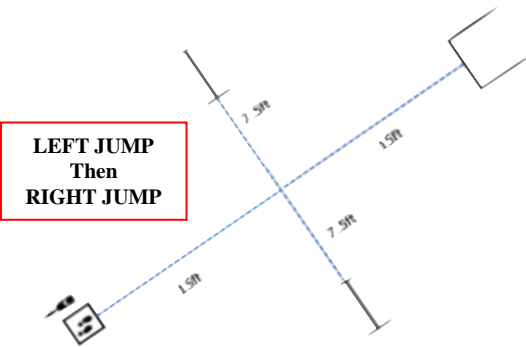

W4 (DJ): Directed Jumping