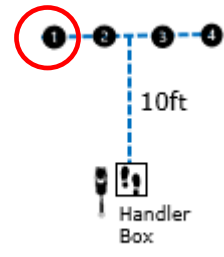

DESIGNATE
D RETRIEVE