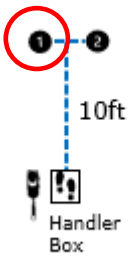

DESIGNATE
D RETRIEVE