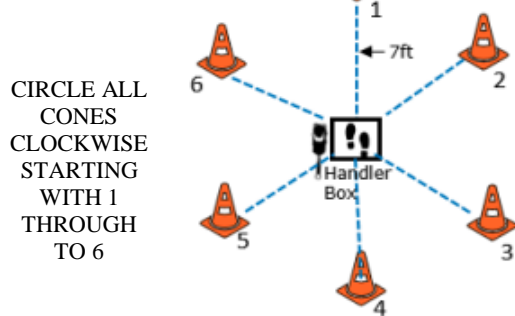

W3 (BR): Barrel Racing

W4 (DJ): Directed Jumping

W5 (DR): Designated Retrieve

W6 (BA): Back Away

W7 (RTC): Round the Clock

W8 (DS): Distance Signals

W9 (ROJ): Retrieve over Jump

W10 (SD): Scent Discrimination

DISTANCE SIGNAL SIGN CHOICE:

**Expert Distance Signals
STATION SIGN #3**

- DOWN
- SIT
- DOWN
- STAND
- SPIN