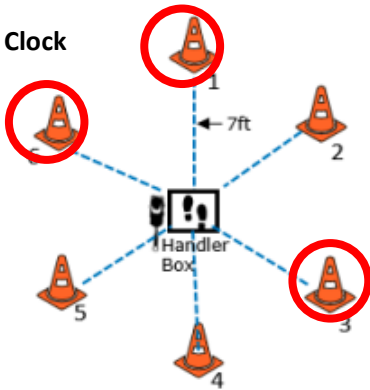

ROOKIE LEVEL

WORKING ROUND #2

JUDGE: Patricia Hunt

W1 (DOR): Drop on Recall

W2 (ROF): Retrieve on the Flat

W3 (BR): Barrel Racing

W4 (DJ): Directed Jumping

LEFT JUMP

W5 (DR): Designated Retrieve

W6 (BA): Back Away

W7 (RTC): Round the Clock

W8 (DS): Distance Signals

W9 (ROJ): Retrieve over Jump

DISTANCE SIGNAL SIGN CHOICE:

**Rookie Distance Signals
STATION SIGN #3**

**DOWN
STAND
SIT**