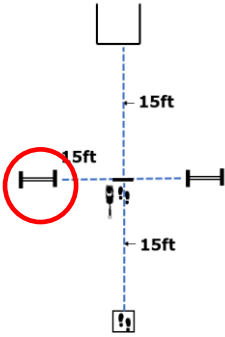

WORKING 2
CARO Virtual Trial
 T23-010 / May 14-26, 2023
 30' x 30'

Max Course Time
 3 exercises: 5 minutes
 2 exercises: 4 minutes
 1 exercise: 3 minutes

ROOKIE

ELITE

EXPERT

DIRECTED
JUMPING

DESIGNATE
D RETRIEVE

ROUND THE
CLOCK

Circle all six
cones in
numerical
order

DISTANCE
SIGNALS

#3
DOWN
STAND
SIT

#3
DOWN
STAND
SIT
STAND

#3
DOWN
SIT
DOWN
STAND
SPIN

SCENT
DISCRIMINATION

JUDGE: Patricia Hunt

ROOKIE LEVEL

WORKING ROUND #2

JUDGE: Patricia Hunt

W1 (DOR): Drop on Recall

W2 (ROF): Retrieve on the Flat

W3 (BR): Barrel Racing

W4 (DJ): Directed Jumping

LEFT JUMP