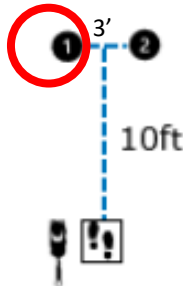

ROOKIE LEVEL

WORKING ROUND #2

JUDGE: Patricia Hunt

W1 (DOR): Drop on Recall

W2 (ROF): Retrieve on the Flat

W3 (BR): Barrel Racing

W4 (DJ): Directed Jumping

LEFT JUMP

W5 (DR): Designated Retrieve

W6 (BA): Back Away

W7 (RTC): Round the Clock

W8 (DS): Distance Signals

W9 (ROJ): Retrieve over Jump

DISTANCE SIGNAL SIGN CHOICE:

**Rookie Distance Signals
STATION SIGN #3**

**DOWN
STAND
SIT**