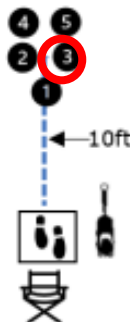

W3 (BR): Barrel Racing

W4 (DJ): Directed Jumping

W5 (DR): Designated Retrieve

W6 (BA): Back Away

W7 (RTC): Round the Clock

W8 (DS): Distance Signals

W9 (ROJ): Retrieve over Jump

W10 (SD): Scent Discrimination

DISTANCE SIGNAL SIGN CHOICE:

**Expert Distance Signals
STATION SIGN #3**

- DOWN
- SIT
- DOWN
- STAND
- SPIN