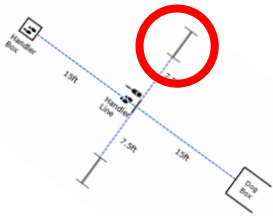

ROOKIE LEVEL

WORKING ROUND #2

JUDGE: Patricia Hunt

W1 (DOR): Drop on Recall

W2 (ROF): Retrieve on the Flat

W3 (BR): Barrel Racing

W4 (DJ): Directed Jumping

LEFT JUMP

W5 (DR): Designated Retrieve

W6 (BA): Back Away

W7 (RTC): Round the Clock

W8 (DS): Distance Signals

W9 (ROJ): Retrieve over Jump

DISTANCE SIGNAL SIGN CHOICE:

**Rookie Distance Signals
STATION SIGN #3**

**DOWN
STAND
SIT**