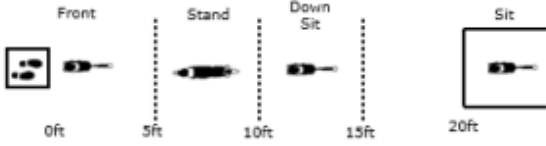

DISTANCE SIGNAL SIGN CHOICE:

Elite Distance Signals
STATION SIGN #3
 DOWN
 STAND
 SIT
 STAND

W10 (SD): Scent Discrimination

EXPERT LEVEL

WORKING ROUND #2

JUDGE: Patricia Hunt

W1 (DOR): Drop on Recall

W2 (ROF): Retrieve on the Flat