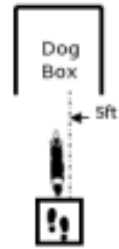

ROOKIE LEVEL

WORKING ROUND #2

JUDGE: Patricia Hunt

W1 (DOR): Drop on Recall

W2 (ROF): Retrieve on the Flat

W3 (BR): Barrel Racing

W4 (DJ): Directed Jumping

LEFT JUMP

W5 (DR): Designated Retrieve

W6 (BA): Back Away

W7 (RTC): Round the Clock

W8 (DS): Distance Signals

W9 (ROJ): Retrieve over Jump

DISTANCE SIGNAL SIGN CHOICE:

**Rookie Distance Signals
STATION SIGN #3**

**DOWN
STAND
SIT**