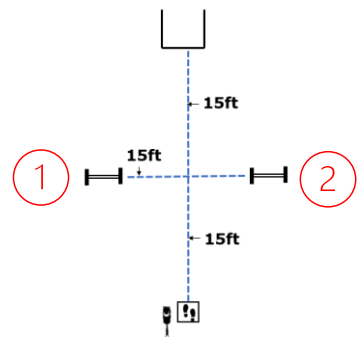

WORKING 2
CARO Virtual Trial
 T23-010 / May 14-26, 2023
 30' x 30'

Max Course Time
 3 exercises: 5 minutes
 2 exercises: 4 minutes
 1 exercise: 3 minutes

ROOKIE

ELITE

EXPERT

DIRECTED
JUMPING

DESIGNATE
D RETRIEVE