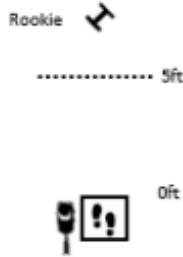

ROOKIE LEVEL

WORKING ROUND #2

JUDGE: Patricia Hunt

W1 (DOR): Drop on Recall

W2 (ROF): Retrieve on the Flat

W3 (BR): Barrel Racing

W4 (DJ): Directed Jumping

LEFT JUMP

W5 (DR): Designated Retrieve

W6 (BA): Back Away

W7 (RTC): Round the Clock

W8 (DS): Distance Signals

W9 (ROJ): Retrieve over Jump

DISTANCE SIGNAL SIGN CHOICE:

**Rookie Distance Signals
STATION SIGN #3**

**DOWN
STAND
SIT**