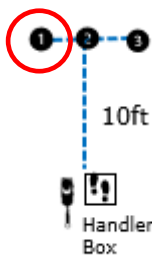

DESIGNATE
D RETRIEVE