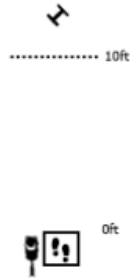

DISTANCE SIGNAL SIGN CHOICE:

Elite Distance Signals
STATION SIGN #3
 DOWN
 STAND
 SIT
 STAND

W10 (SD): Scent Discrimination

EXPERT LEVEL

WORKING ROUND #2

JUDGE: Patricia Hunt

W1 (DOR): Drop on Recall

W2 (ROF): Retrieve on the Flat