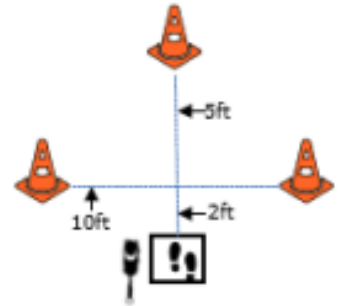

ROOKIE LEVEL

WORKING ROUND #2

JUDGE: Patricia Hunt

W1 (DOR): Drop on Recall

W2 (ROF): Retrieve on the Flat

W3 (BR): Barrel Racing

W4 (DJ): Directed Jumping

LEFT JUMP

W5 (DR): Designated Retrieve

W6 (BA): Back Away

W7 (RTC): Round the Clock

W8 (DS): Distance Signals

W9 (ROJ): Retrieve over Jump

DISTANCE SIGNAL SIGN CHOICE:

**Rookie Distance Signals
STATION SIGN #3**

**DOWN
STAND
SIT**