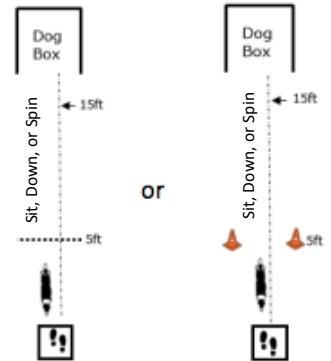

W3 (BR): Barrel Racing

W4 (DJ): Directed Jumping

W5 (DR): Designated Retrieve

W6 (BA): Back Away

W7 (RTC): Round the Clock

W8 (DS): Distance Signals

W9 (ROJ): Retrieve over Jump

W10 (SD): Scent Discrimination

DISTANCE SIGNAL SIGN CHOICE:

**Expert Distance Signals
STATION SIGN #3**

- DOWN
- SIT
- DOWN
- STAND
- SPIN