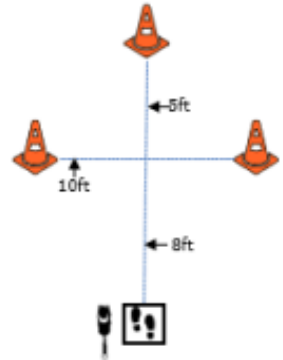

W3 (BR): Barrel Racing

W4 (DJ): Directed Jumping

W5 (DR): Designated Retrieve

W6 (BA): Back Away

W7 (RTC): Round the Clock

W8 (DS): Distance Signals

W9 (ROJ): Retrieve over Jump

W10 (SD): Scent Discrimination