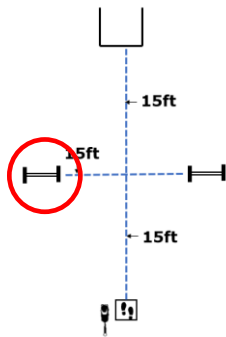

WORKING 2
CARO Virtual Trial
 T23-010 / May 14-26, 2023
 30' x 30'

Max Course Time
 3 exercises: 5 minutes
 2 exercises: 4 minutes
 1 exercise: 3 minutes

ROOKIE

ELITE

EXPERT

DIRECTED
JUMPING

DESIGNATE
D RETRIEVE

ROOKIE LEVEL

WORKING ROUND #2

JUDGE: Patricia Hunt

W1 (DOR): Drop on Recall

W2 (ROF): Retrieve on the Flat

W3 (BR): Barrel Racing

W4 (DJ): Directed Jumping

LEFT JUMP