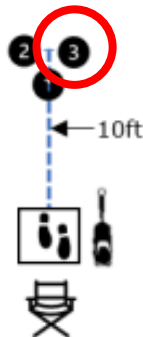

W10 (SD): Scent Discrimination