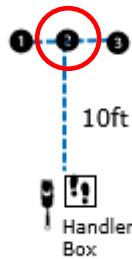

DIRECTED  
JUMPING

DESIGNATE  
D RETRIEVE

ROUND THE  
CLOCK

Circle all six  
cones in  
numerical  
order

DISTANCE  
SIGNALS

#4  
DOWN  
SIT  
STAND

#4  
DOWN  
SIT  
STAND  
SPIN

#4  
DOWN  
SIT  
STAND  
DOWN  
SPIN