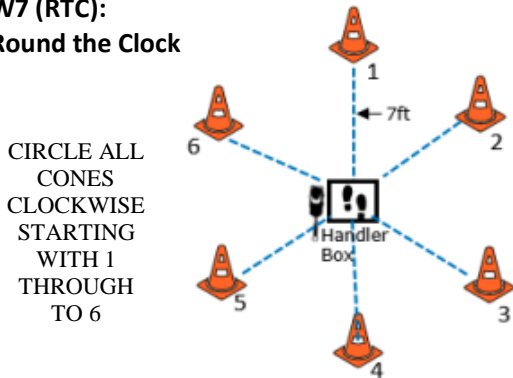

**EXPERT LEVEL**  
**WORKING ROUND #3**  
**JUDGE: JULIA SCHWARK**

**W1 (DOR): Drop on Recall**

**W2 (ROF): Retrieve on the Flat**

**W3 (BR): Barrel Racing**

**W4 (DJ): Directed Jumping**

**W5 (DR): Designated Retrieve**

**W6 (BA): Back Away**

**W7 (RTC): Round the Clock**

**W8 (DS): Distance Signals**

**W9 (ROJ): Retrieve over Jump**

**DISTANCE SIGNAL SIGN CHOICE:**

**Expert Distance Signals  
STATION SIGN #4**

- DOWN
- SIT
- STAND
- DOWN
- SPIN