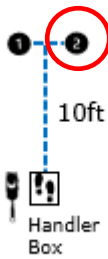

DIRECTED  
JUMPING

DESIGNATE  
D RETRIEVE

ROUND THE  
CLOCK

Circle all six  
cones in  
numerical  
order

DISTANCE  
SIGNALS

#4  
DOWN  
SIT  
STAND

#4  
DOWN  
SIT  
STAND  
SPIN

#4  
DOWN  
SIT  
STAND  
DOWN  
SPIN