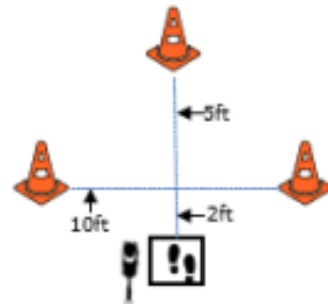

### JUDGE: JULIA SCHWARK

**W1 (DOR): Drop on Recall**

**W2 (ROF): Retrieve on the Flat**

**W3 (BR): Barrel Racing**

**W4 (DJ): Directed Jumping**

RIGHT JUMP

**W5 (DR): Designated Retrieve**

**W6 (BA): Back Away**