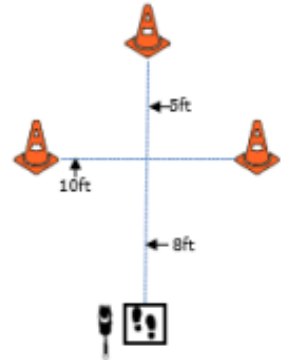

**EXPERT LEVEL**  
**WORKING ROUND #3**  
**JUDGE: JULIA SCHWARK**

**W1 (DOR): Drop on Recall**

**W2 (ROF): Retrieve on the Flat**

**W3 (BR): Barrel Racing**

**W4 (DJ): Directed Jumping**

**W5 (DR): Designated Retrieve**

**W6 (BA): Back Away**

**W7 (RTC): Round the Clock**

**W8 (DS): Distance Signals**

**W9 (ROJ): Retrieve over Jump**

**DISTANCE SIGNAL SIGN CHOICE:**

**Expert Distance Signals  
STATION SIGN #4**

- DOWN
- SIT
- STAND
- DOWN
- SPIN