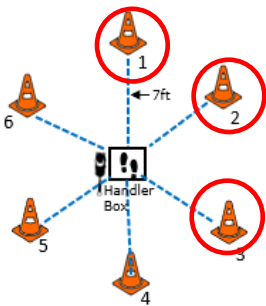

DIRECTED  
JUMPING

DESIGNATE  
D RETRIEVE

ROUND THE  
CLOCK

Circle all six  
cones in  
numerical  
order

DISTANCE  
SIGNALS

#4  
DOWN  
SIT  
STAND

#4  
DOWN  
SIT  
STAND  
SPIN

#4  
DOWN  
SIT  
STAND  
DOWN  
SPIN