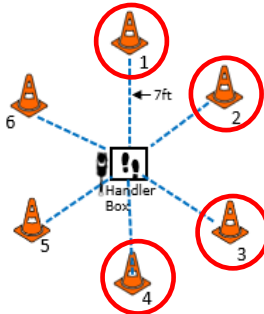

DIRECTED  
JUMPING

DESIGNATE  
D RETRIEVE

ROUND THE  
CLOCK

Circle all six  
cones in  
numerical  
order

DISTANCE  
SIGNALS

#4  
DOWN  
SIT  
STAND

#4  
DOWN  
SIT  
STAND  
SPIN

#4  
DOWN  
SIT  
STAND  
DOWN  
SPIN