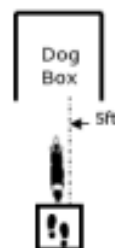

### JUDGE: JULIA SCHWARK

**W1 (DOR): Drop on Recall**

**W2 (ROF): Retrieve on the Flat**

**W3 (BR): Barrel Racing**

**W4 (DJ): Directed Jumping**

RIGHT JUMP

**W5 (DR): Designated Retrieve**

**W6 (BA): Back Away**