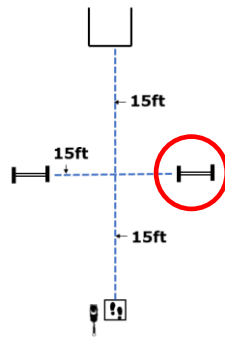

DIRECTED  
JUMPING

DESIGNATE  
D RETRIEVE

ROUND THE  
CLOCK

Circle all six  
cones in  
numerical  
order

DISTANCE  
SIGNALS

#4  
DOWN  
SIT  
STAND

#4  
DOWN  
SIT  
STAND  
SPIN

#4  
DOWN  
SIT  
STAND  
DOWN  
SPIN