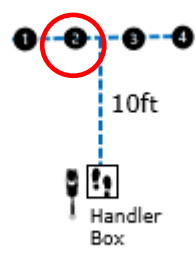

DIRECTED  
JUMPING

DESIGNATE  
D RETRIEVE

ROUND THE  
CLOCK

Circle all six  
cones in  
numerical  
order

DISTANCE  
SIGNALS

#4  
DOWN  
SIT  
STAND

#4  
DOWN  
SIT  
STAND  
SPIN

#4  
DOWN  
SIT  
STAND  
DOWN  
SPIN