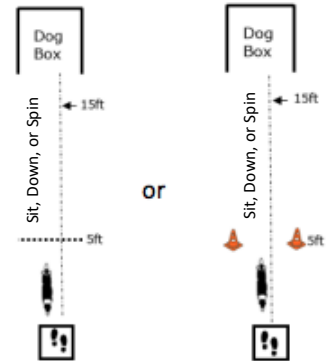

**EXPERT LEVEL**  
**WORKING ROUND #3**  
**JUDGE: JULIA SCHWARK**

**W1 (DOR): Drop on Recall**

**W2 (ROF): Retrieve on the Flat**

**W3 (BR): Barrel Racing**

**W4 (DJ): Directed Jumping**

**W5 (DR): Designated Retrieve**

**W6 (BA): Back Away**

**W7 (RTC): Round the Clock**

**W8 (DS): Distance Signals**

**W9 (ROJ): Retrieve over Jump**

**DISTANCE SIGNAL SIGN CHOICE:**

**Expert Distance Signals  
STATION SIGN #4**

- DOWN
- SIT
- STAND
- DOWN
- SPIN