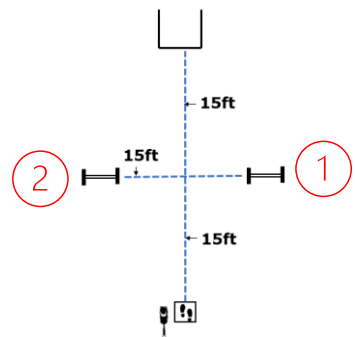

DIRECTED  
JUMPING

DESIGNATE  
D RETRIEVE

ROUND THE  
CLOCK

Circle all six  
cones in  
numerical  
order

DISTANCE  
SIGNALS

#4  
DOWN  
SIT  
STAND

#4  
DOWN  
SIT  
STAND  
SPIN

#4  
DOWN  
SIT  
STAND  
DOWN  
SPIN