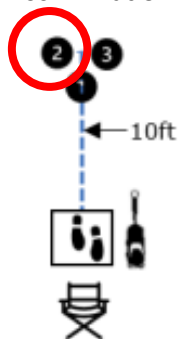

W10 (SD): Scent Discrimination