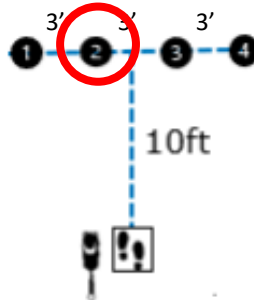

**EXPERT LEVEL**  
**WORKING ROUND #3**  
**JUDGE: JULIA SCHWARK**

**W1 (DOR): Drop on Recall**

**W2 (ROF): Retrieve on the Flat**

**W3 (BR): Barrel Racing**

**W4 (DJ): Directed Jumping**

**W5 (DR): Designated Retrieve**

**W6 (BA): Back Away**

**W7 (RTC): Round the Clock**

**W8 (DS): Distance Signals**

**W9 (ROJ): Retrieve over Jump**

**DISTANCE SIGNAL SIGN CHOICE:**

**Expert Distance Signals  
STATION SIGN #4**

- DOWN
- SIT
- STAND
- DOWN
- SPIN