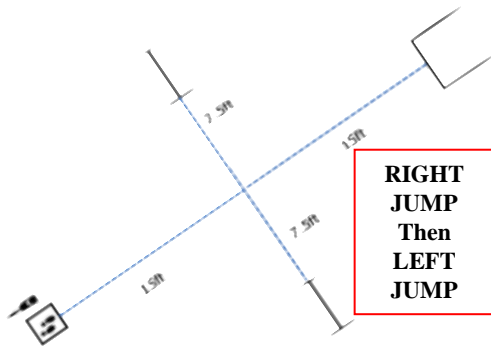

**EXPERT LEVEL**  
**WORKING ROUND #3**  
**JUDGE: JULIA SCHWARK**

**W1 (DOR): Drop on Recall**

**W2 (ROF): Retrieve on the Flat**

**W3 (BR): Barrel Racing**

**W4 (DJ): Directed Jumping**

**W5 (DR): Designated Retrieve**