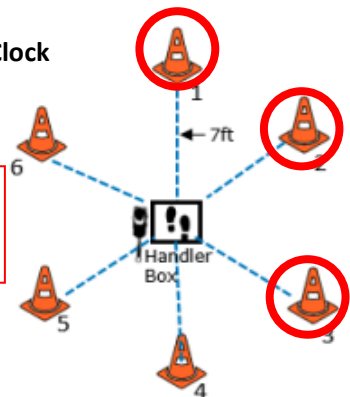

### JUDGE: JULIA SCHWARK

**W1 (DOR): Drop on Recall**

**W2 (ROF): Retrieve on the Flat**

**W3 (BR): Barrel Racing**

**W4 (DJ): Directed Jumping**

RIGHT JUMP

**W5 (DR): Designated Retrieve**

**W6 (BA): Back Away**

**W7 (RTC): Round the Clock**

Circle  
Cones:  
1 / 2 / 3

**W8 (DS): Distance Signals**

**W9 (ROJ): Retrieve over Jump**

**DISTANCE SIGNAL SIGN CHOICE:**

**Rookie Distance Signals  
STATION SIGN #4**

DOWN  
SIT  
STAND