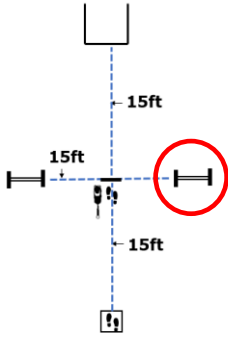

DIRECTED  
JUMPING

DESIGNATE  
D RETRIEVE

ROUND THE  
CLOCK

Circle all six  
cones in  
numerical  
order

DISTANCE  
SIGNALS

#4  
DOWN  
SIT  
STAND

#4  
DOWN  
SIT  
STAND  
SPIN

#4  
DOWN  
SIT  
STAND  
DOWN  
SPIN