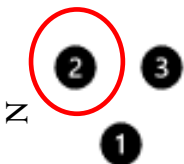

Circle all six
cones in
numerical
order

DISTANCE
SIGNALS

#4
DOWN
SIT
STAND

#4
DOWN
SIT
STAND
SPIN

#4
DOWN
SIT
STAND
DOWN
SPIN

SCENT
DISCRIMINATION